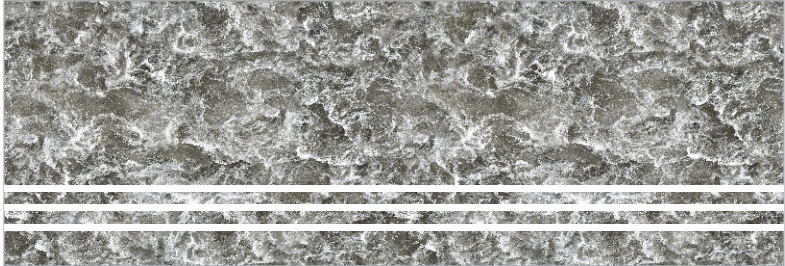

MATT
FINISH

300x900mm

200x900mm

SR 06

STEP RISER | 200x900mm | 300x900mm

300x900mm

200x900mm

SR 07