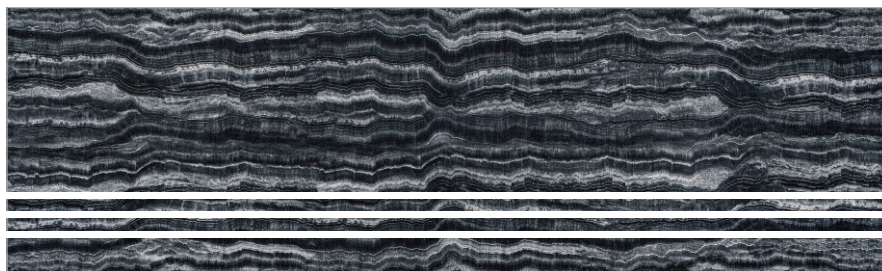

Collection

MATT
FINISH

STEP-300x1000mm | RISER-200x1000mm

STEP RISER | 200x1000mm | 300x1000mm

300x1000mm

200x1000mm

401

300x1000mm

200x1000mm

402

STEP RISER | 200x1000mm | 300x1000mm

MATT
FINISH

300x1000mm

200x1000mm

403

STEP RISER | 200x1000mm | 300x1000mm