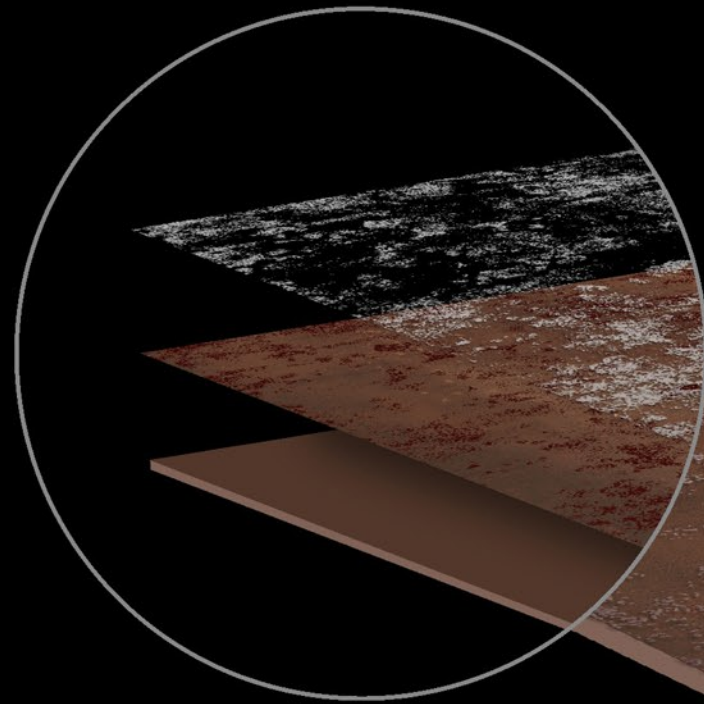

Metallic Effect

Digital Print

Metallic Carving

Motto's Metallic carving finish combines the sheen and solidity of metal with a fascinating carved finish that adds depth to the designs.

Body
9mm Thickness