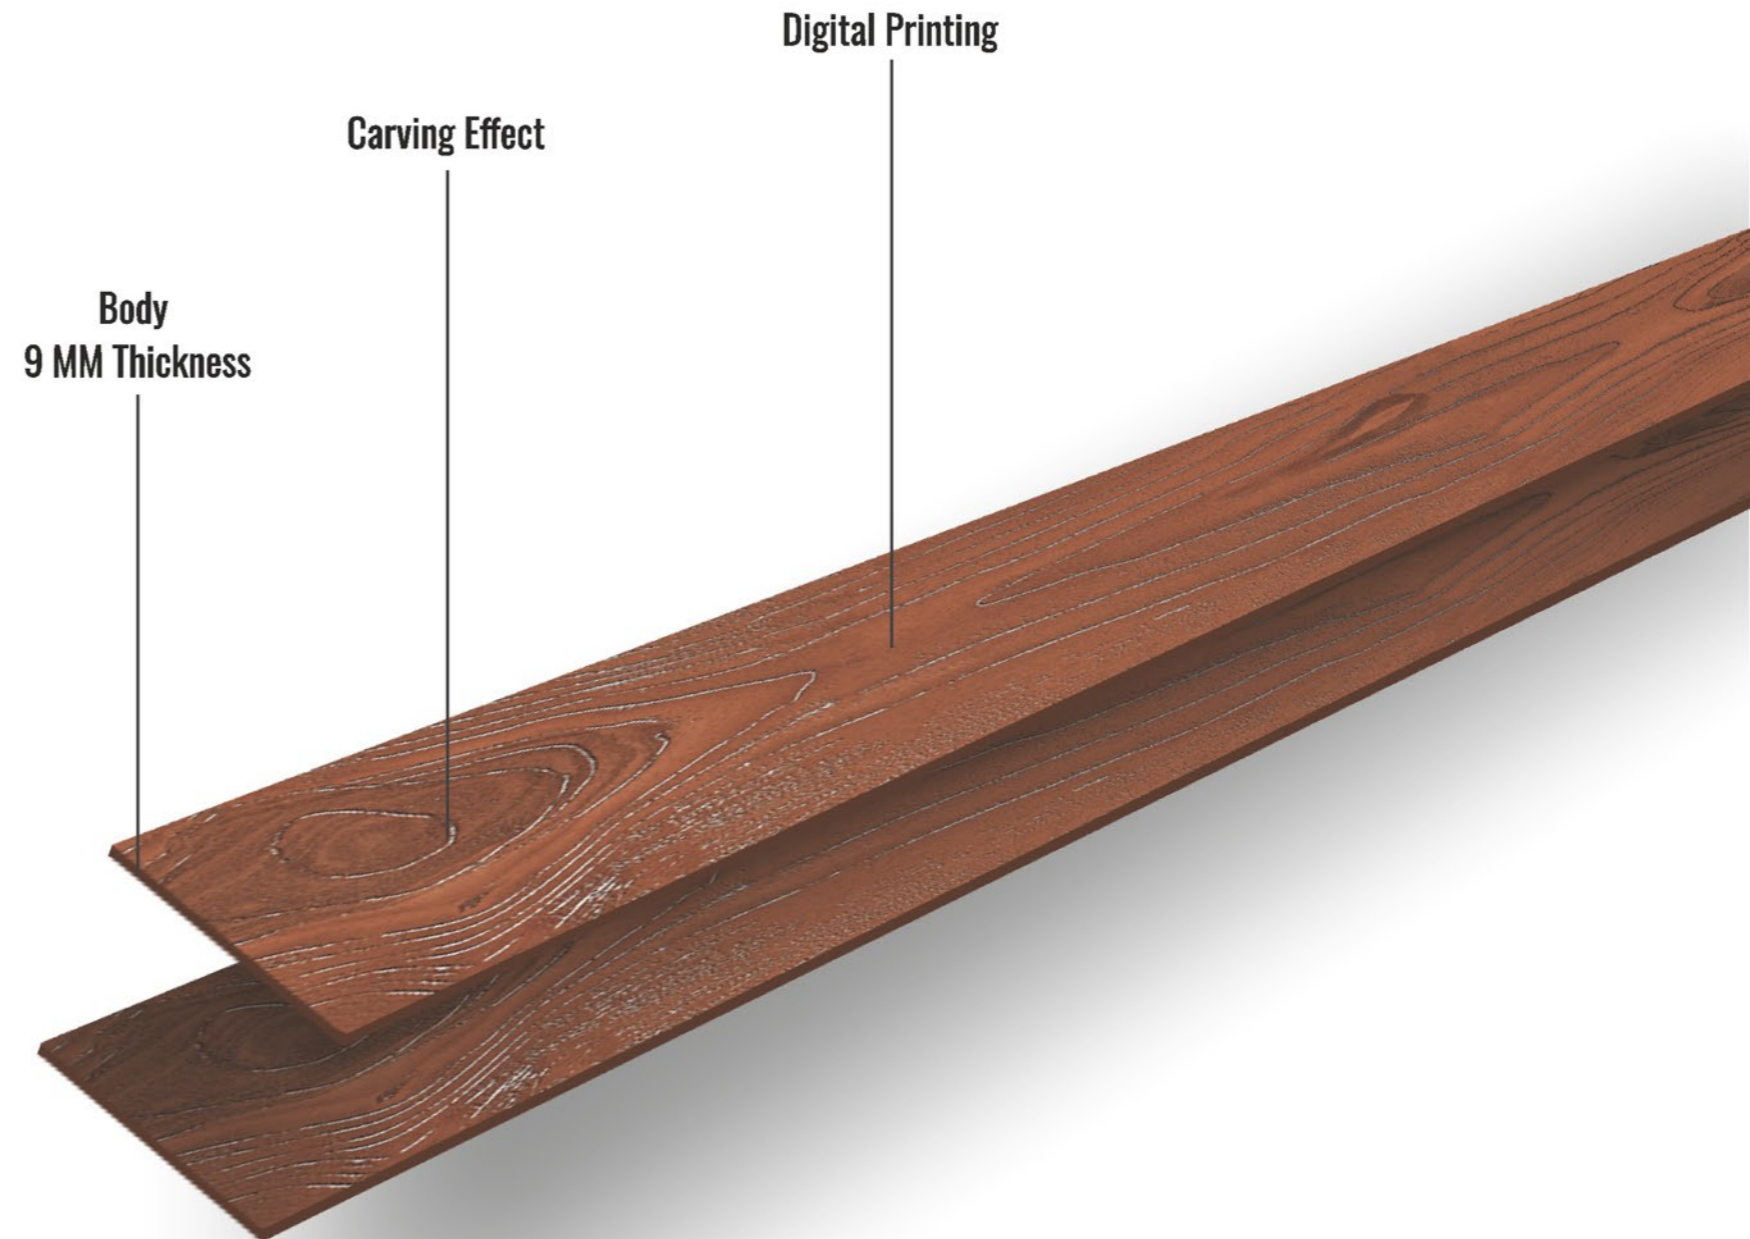

Carving Wood

EXCELLENT

COLORS

| 200x1600 mm |

WOOD STRIP

Tile Name:

FOREST WOOD AMBER