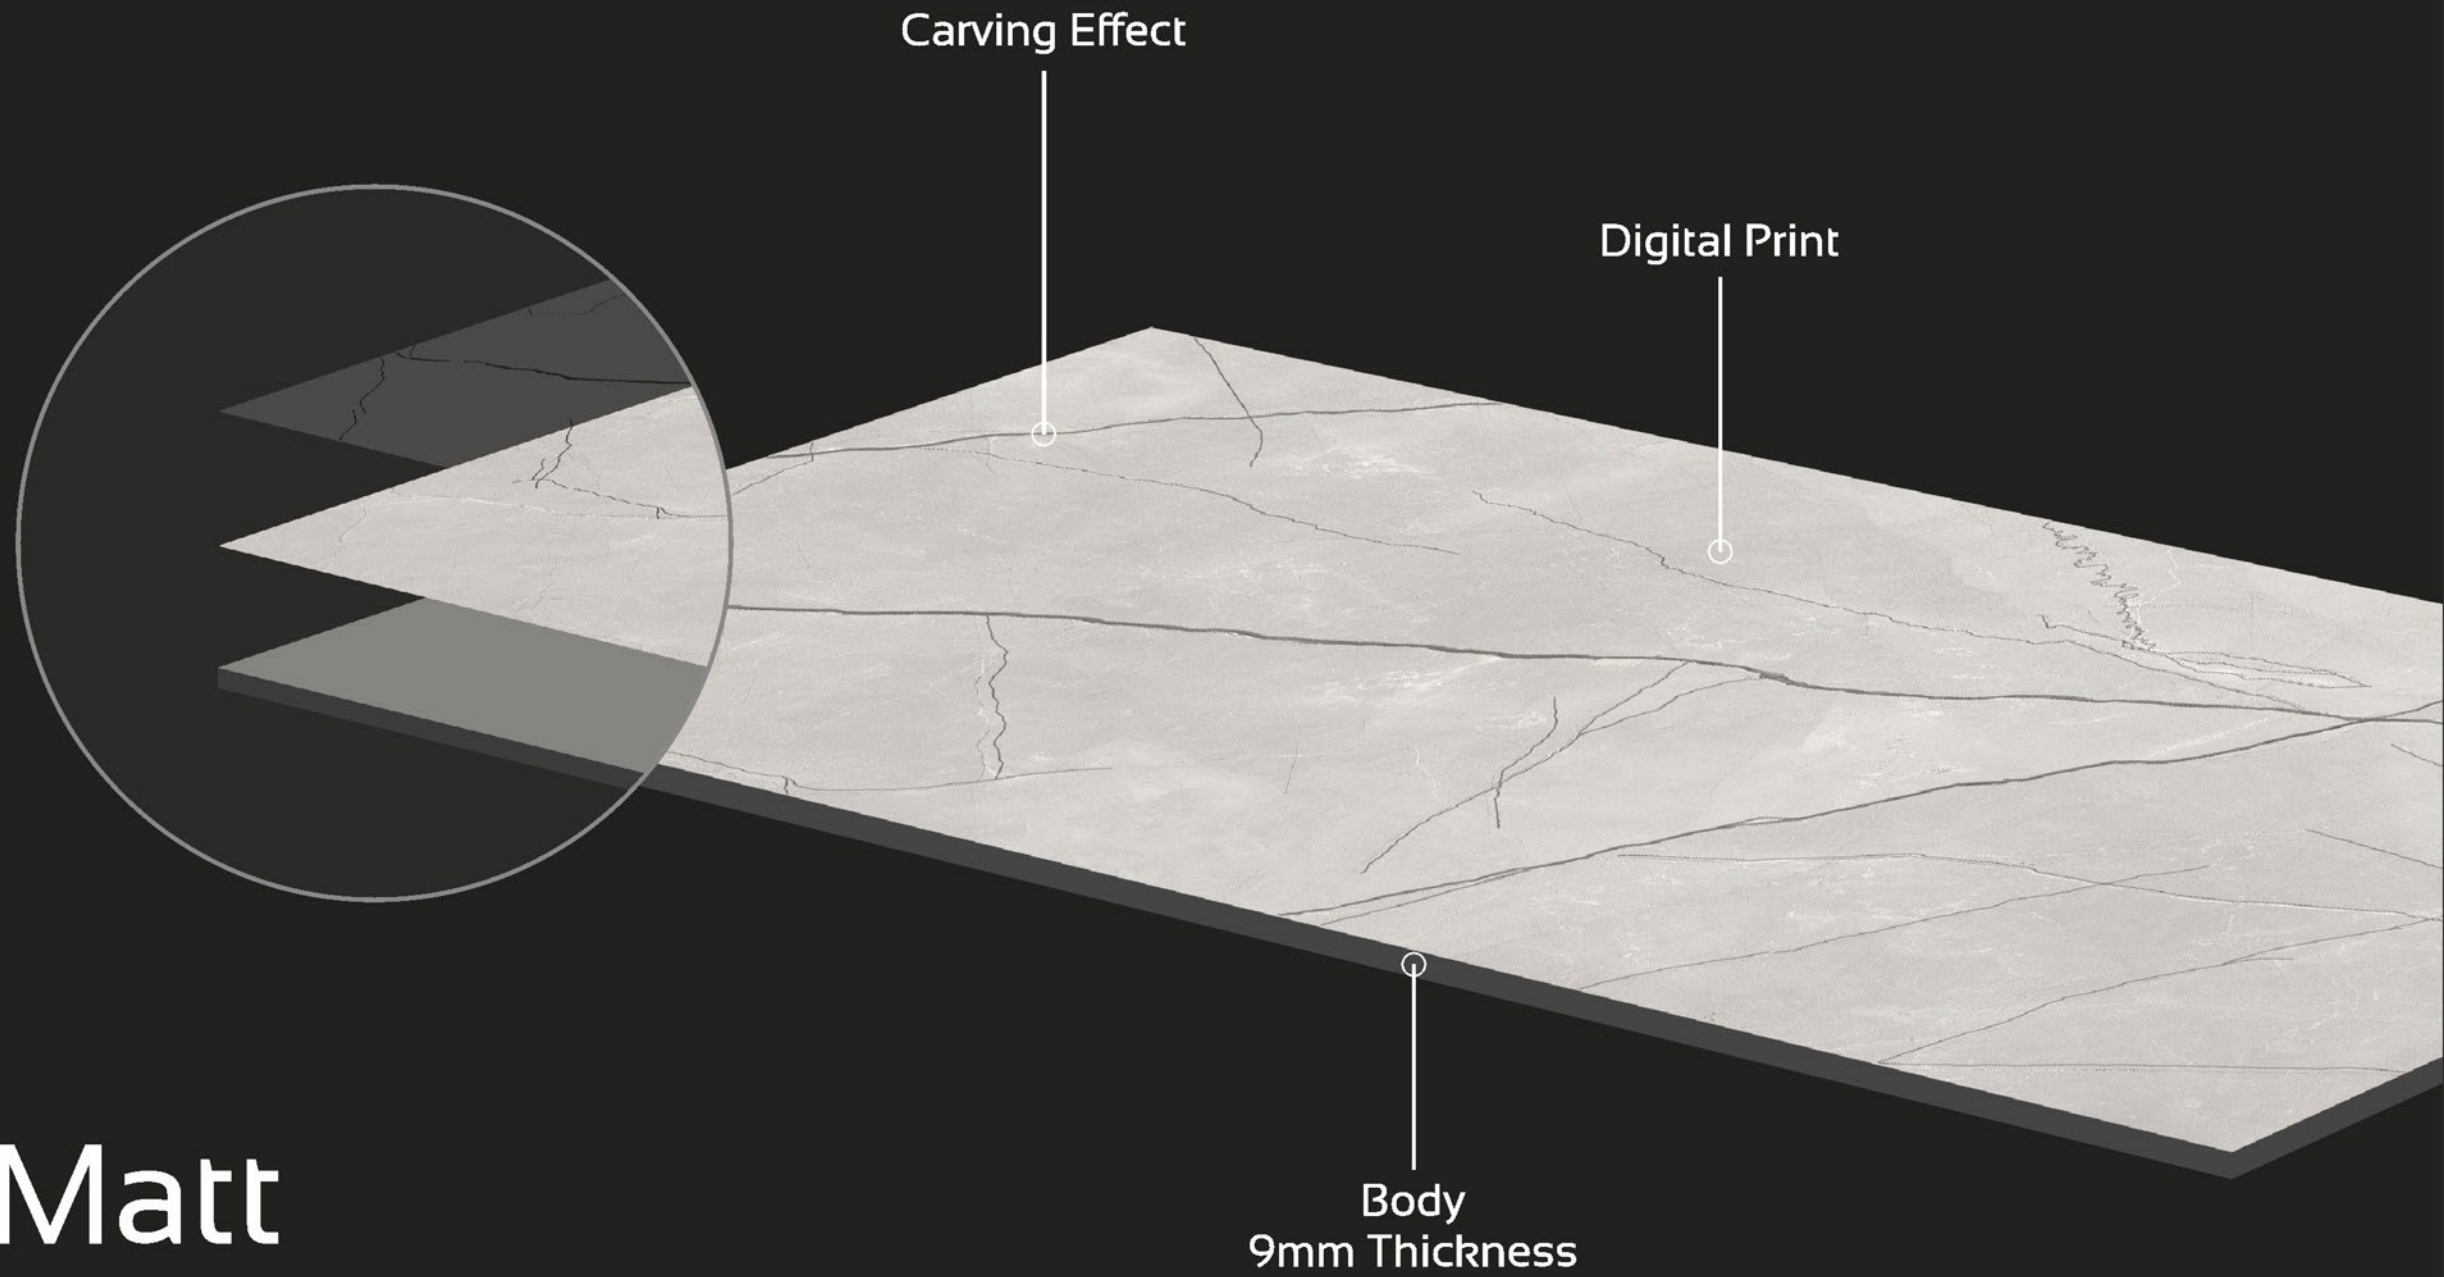

ITALIAN TECHNOLOGY

 FLEXIBLE BODY

NEW!

Grainystone Gold

SIZE 800 x 1600mm

FINISH Matt

DESIGN Random

Carving Matt

Carving Matt Finish by Motto is a spectacular textured surface, which mimics the beauty of a delicately carved surface. With captivating designs and colors, the craved surfaces look surreal.

ITALIAN TECHNOLOGY