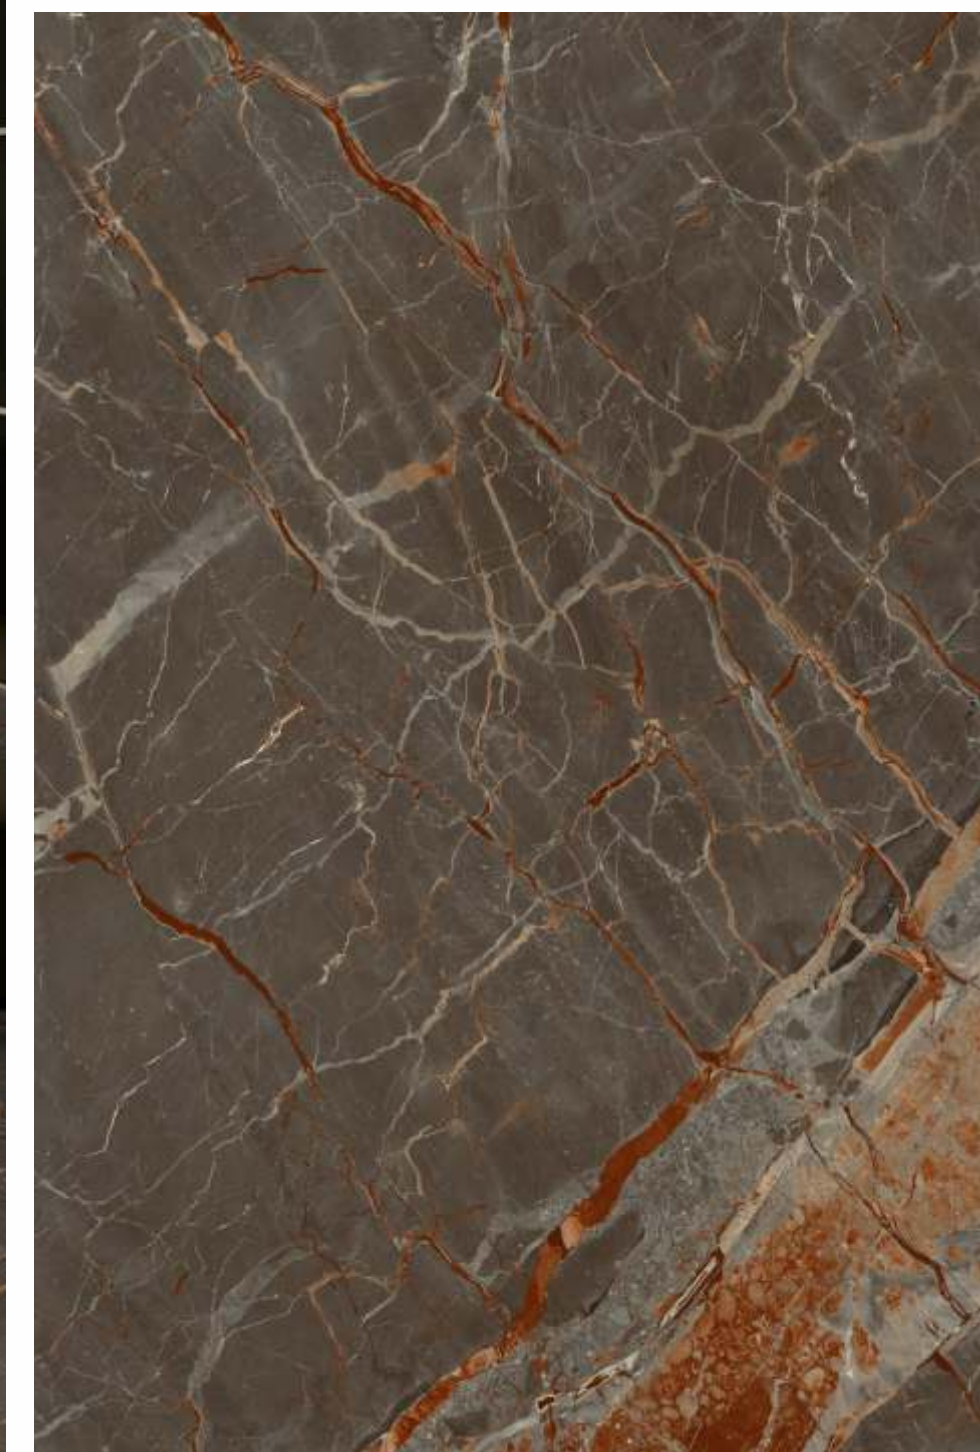

1 200x1 800  
MM

Hi Gloss  
BELLATRIX BROWN (Book Match)  
1200x1800 MM

Hi Gloss  
ITALIAN AGERA GREY  
1200x1800 MM

Hi Gloss  
VICTORIA BEIGE  
1200x1800 MM

Hi Gloss  
NATURAL BRECCIA (Book Match)  
1200x1800 MM

Hi Gloss  
NATURAL BRECCIA  
1200x1800 MM

Hi Gloss  
SONATA BROWN (Book Match)  
1200x1800 MM

Hi Gloss  
SONATA BROWN  
1200x1800 MM

Hi Gloss  
SANMARTIN CREMA  
1200x1800 MM

Hi Gloss  
SMART CREMA  
1200x1800 MM

Hi Gloss  
COCO GREY  
1200x1800 MM

Hi Gloss  
CARRARA  
1200x1800 MM

Hi Gloss  
AMARON BROWN  
1200x1800 MM

MATT  
FERRO GRIS  
1200x1800 MM

MATT  
FERRO TAUPE  
1200x1800 MM

MATT  
FERRO CEMENTO  
1200x1800 MM

MATT  
FERRO BEIGE  
1200x1800 MM

MATT  
FERRO OLIVE  
1200x1800 MM