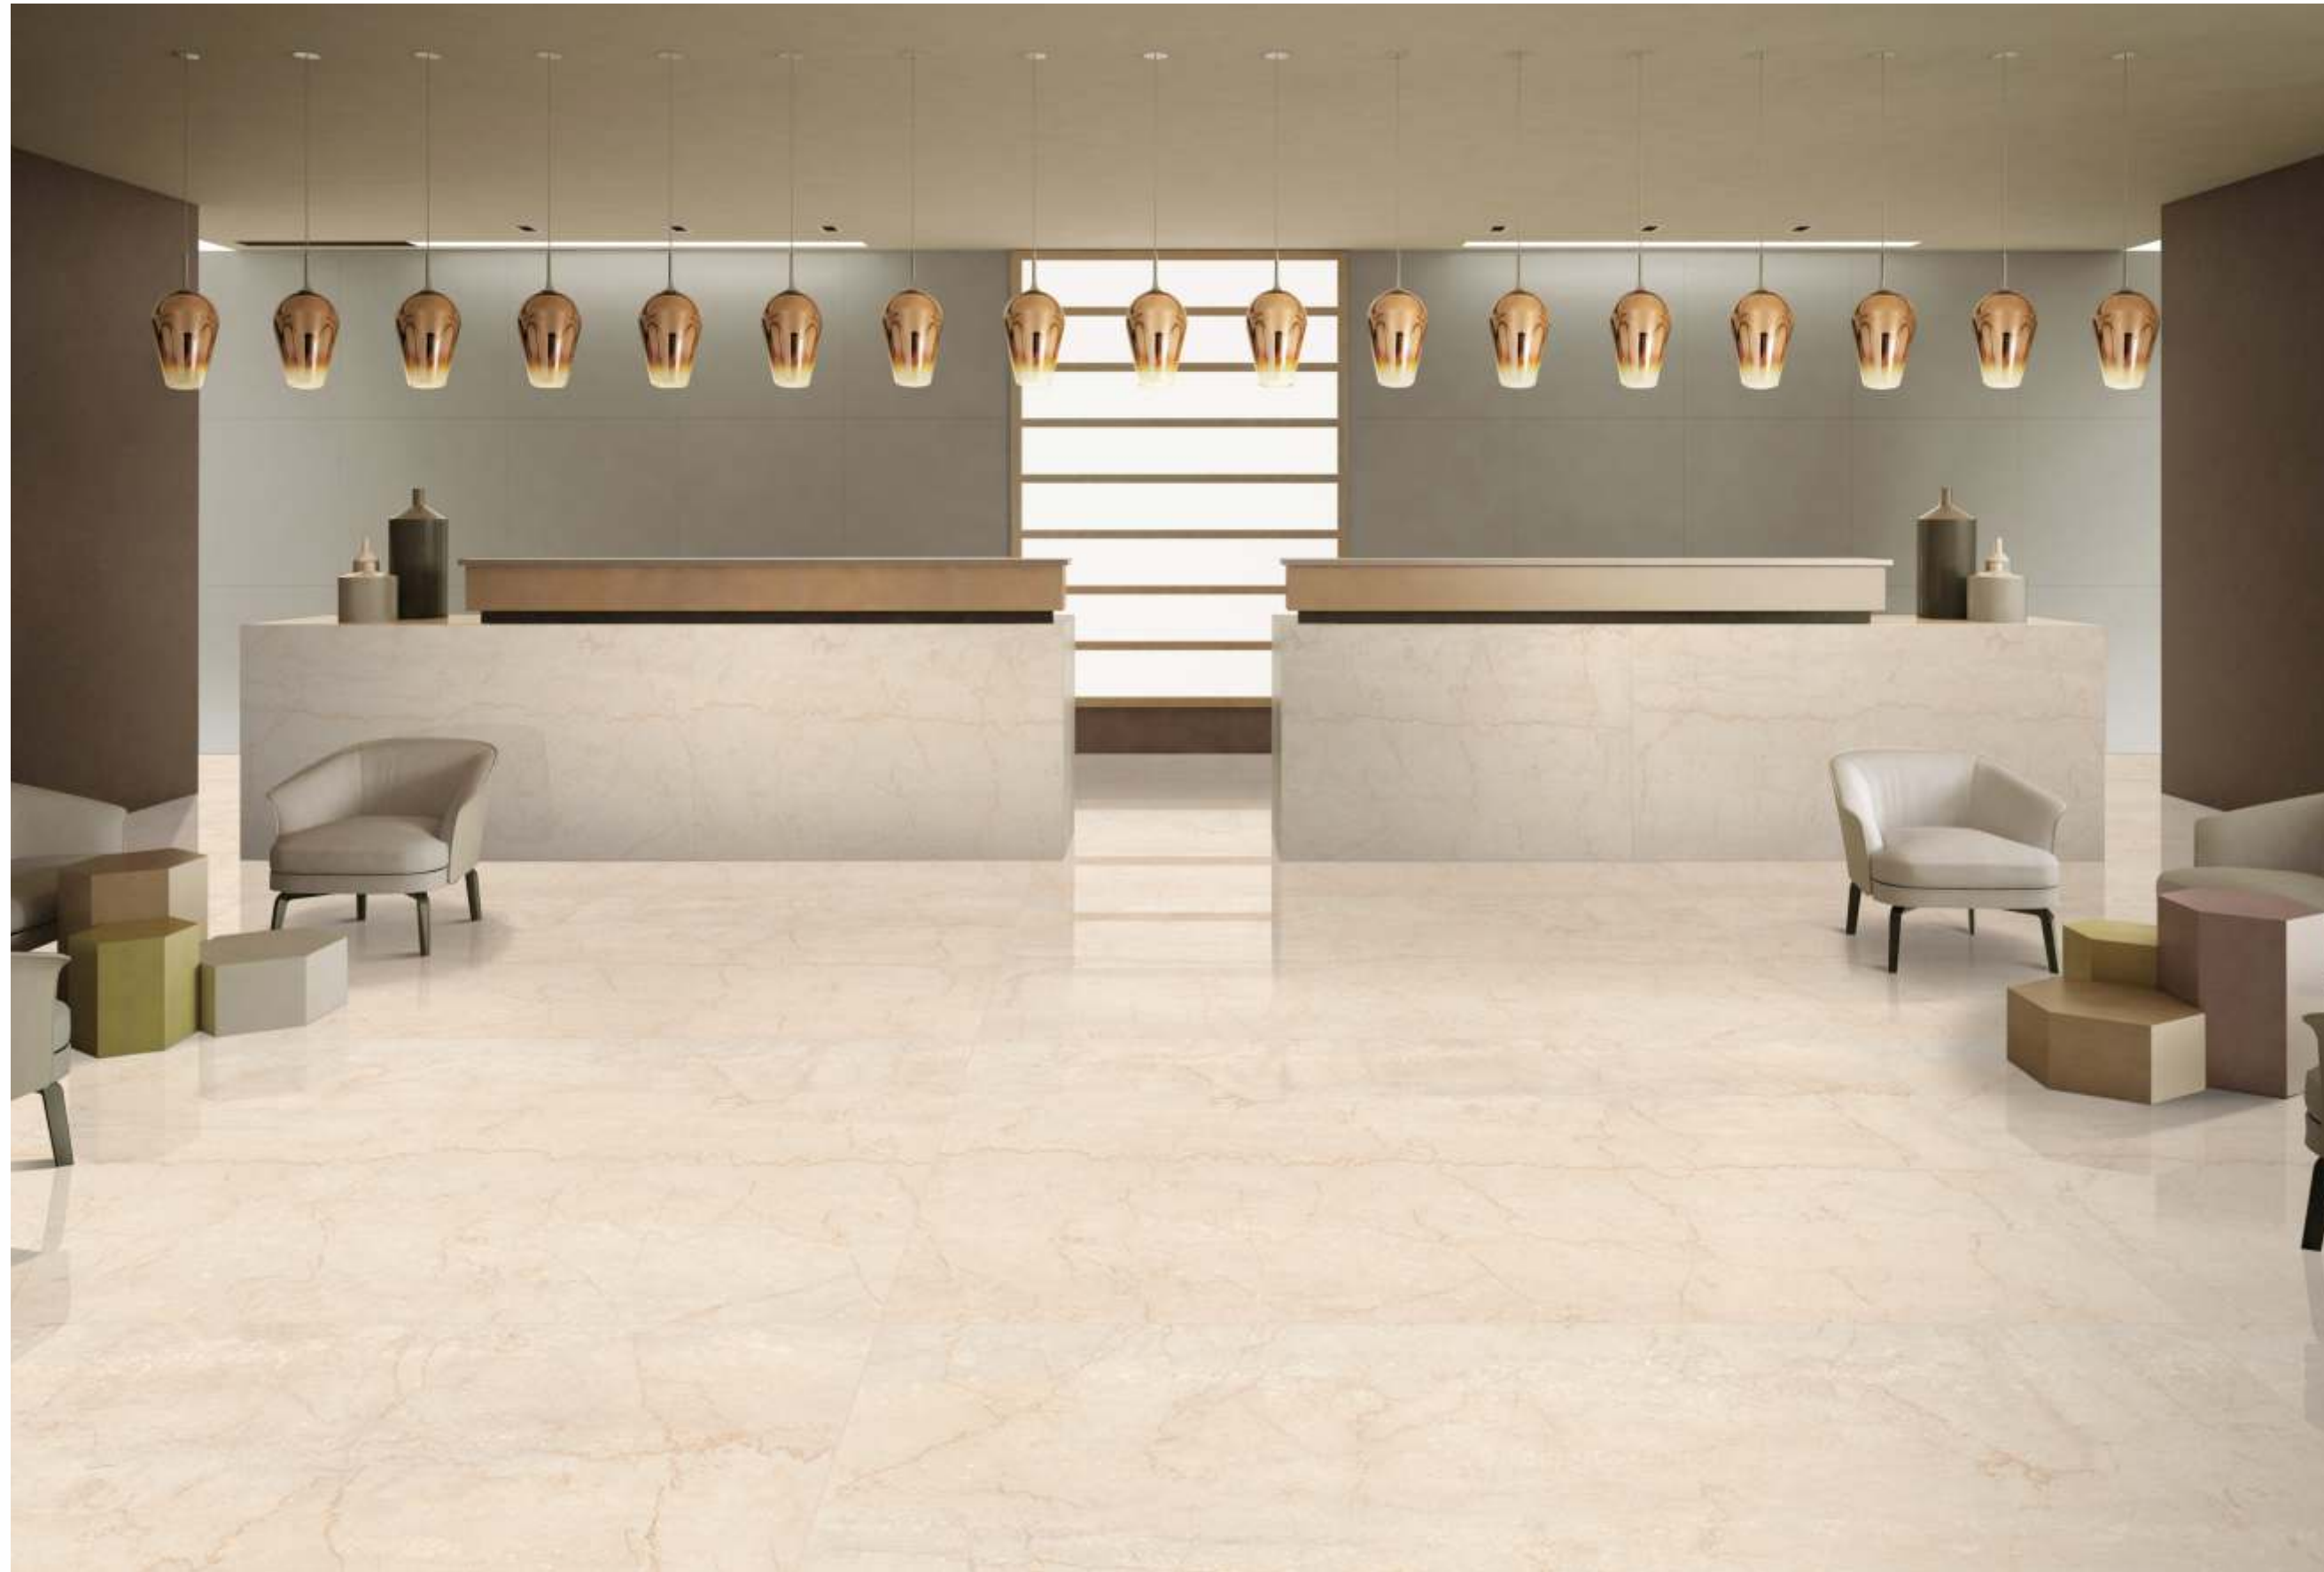

Hi Gloss  
ESPERDA BROWN  
1200x1800 MM

Hi Gloss  
DYNA CLASSICO  
1200x1800 MM

Hi Gloss  
AMARON GREY  
1200x1800 MM

Hi Gloss  
ANTIQUE BEIGE  
1200x1800 MM

Hi Gloss  
BELLAGIO BEIGE  
1200x1800 MM

Hi Gloss  
BOTTOCHINO PREMIA  
1200x1800 MM

Hi Gloss  
COCO GREY  
1200x1800 MM

Hi Gloss  
CARRARA  
1200x1800 MM

Hi Gloss  
AMARON BROWN  
1200x1800 MM

MATT  
FERRO GRIS  
1200x1800 MM

MATT  
FERRO TAUPE  
1200x1800 MM

MATT  
FERRO CEMENTO  
1200x1800 MM