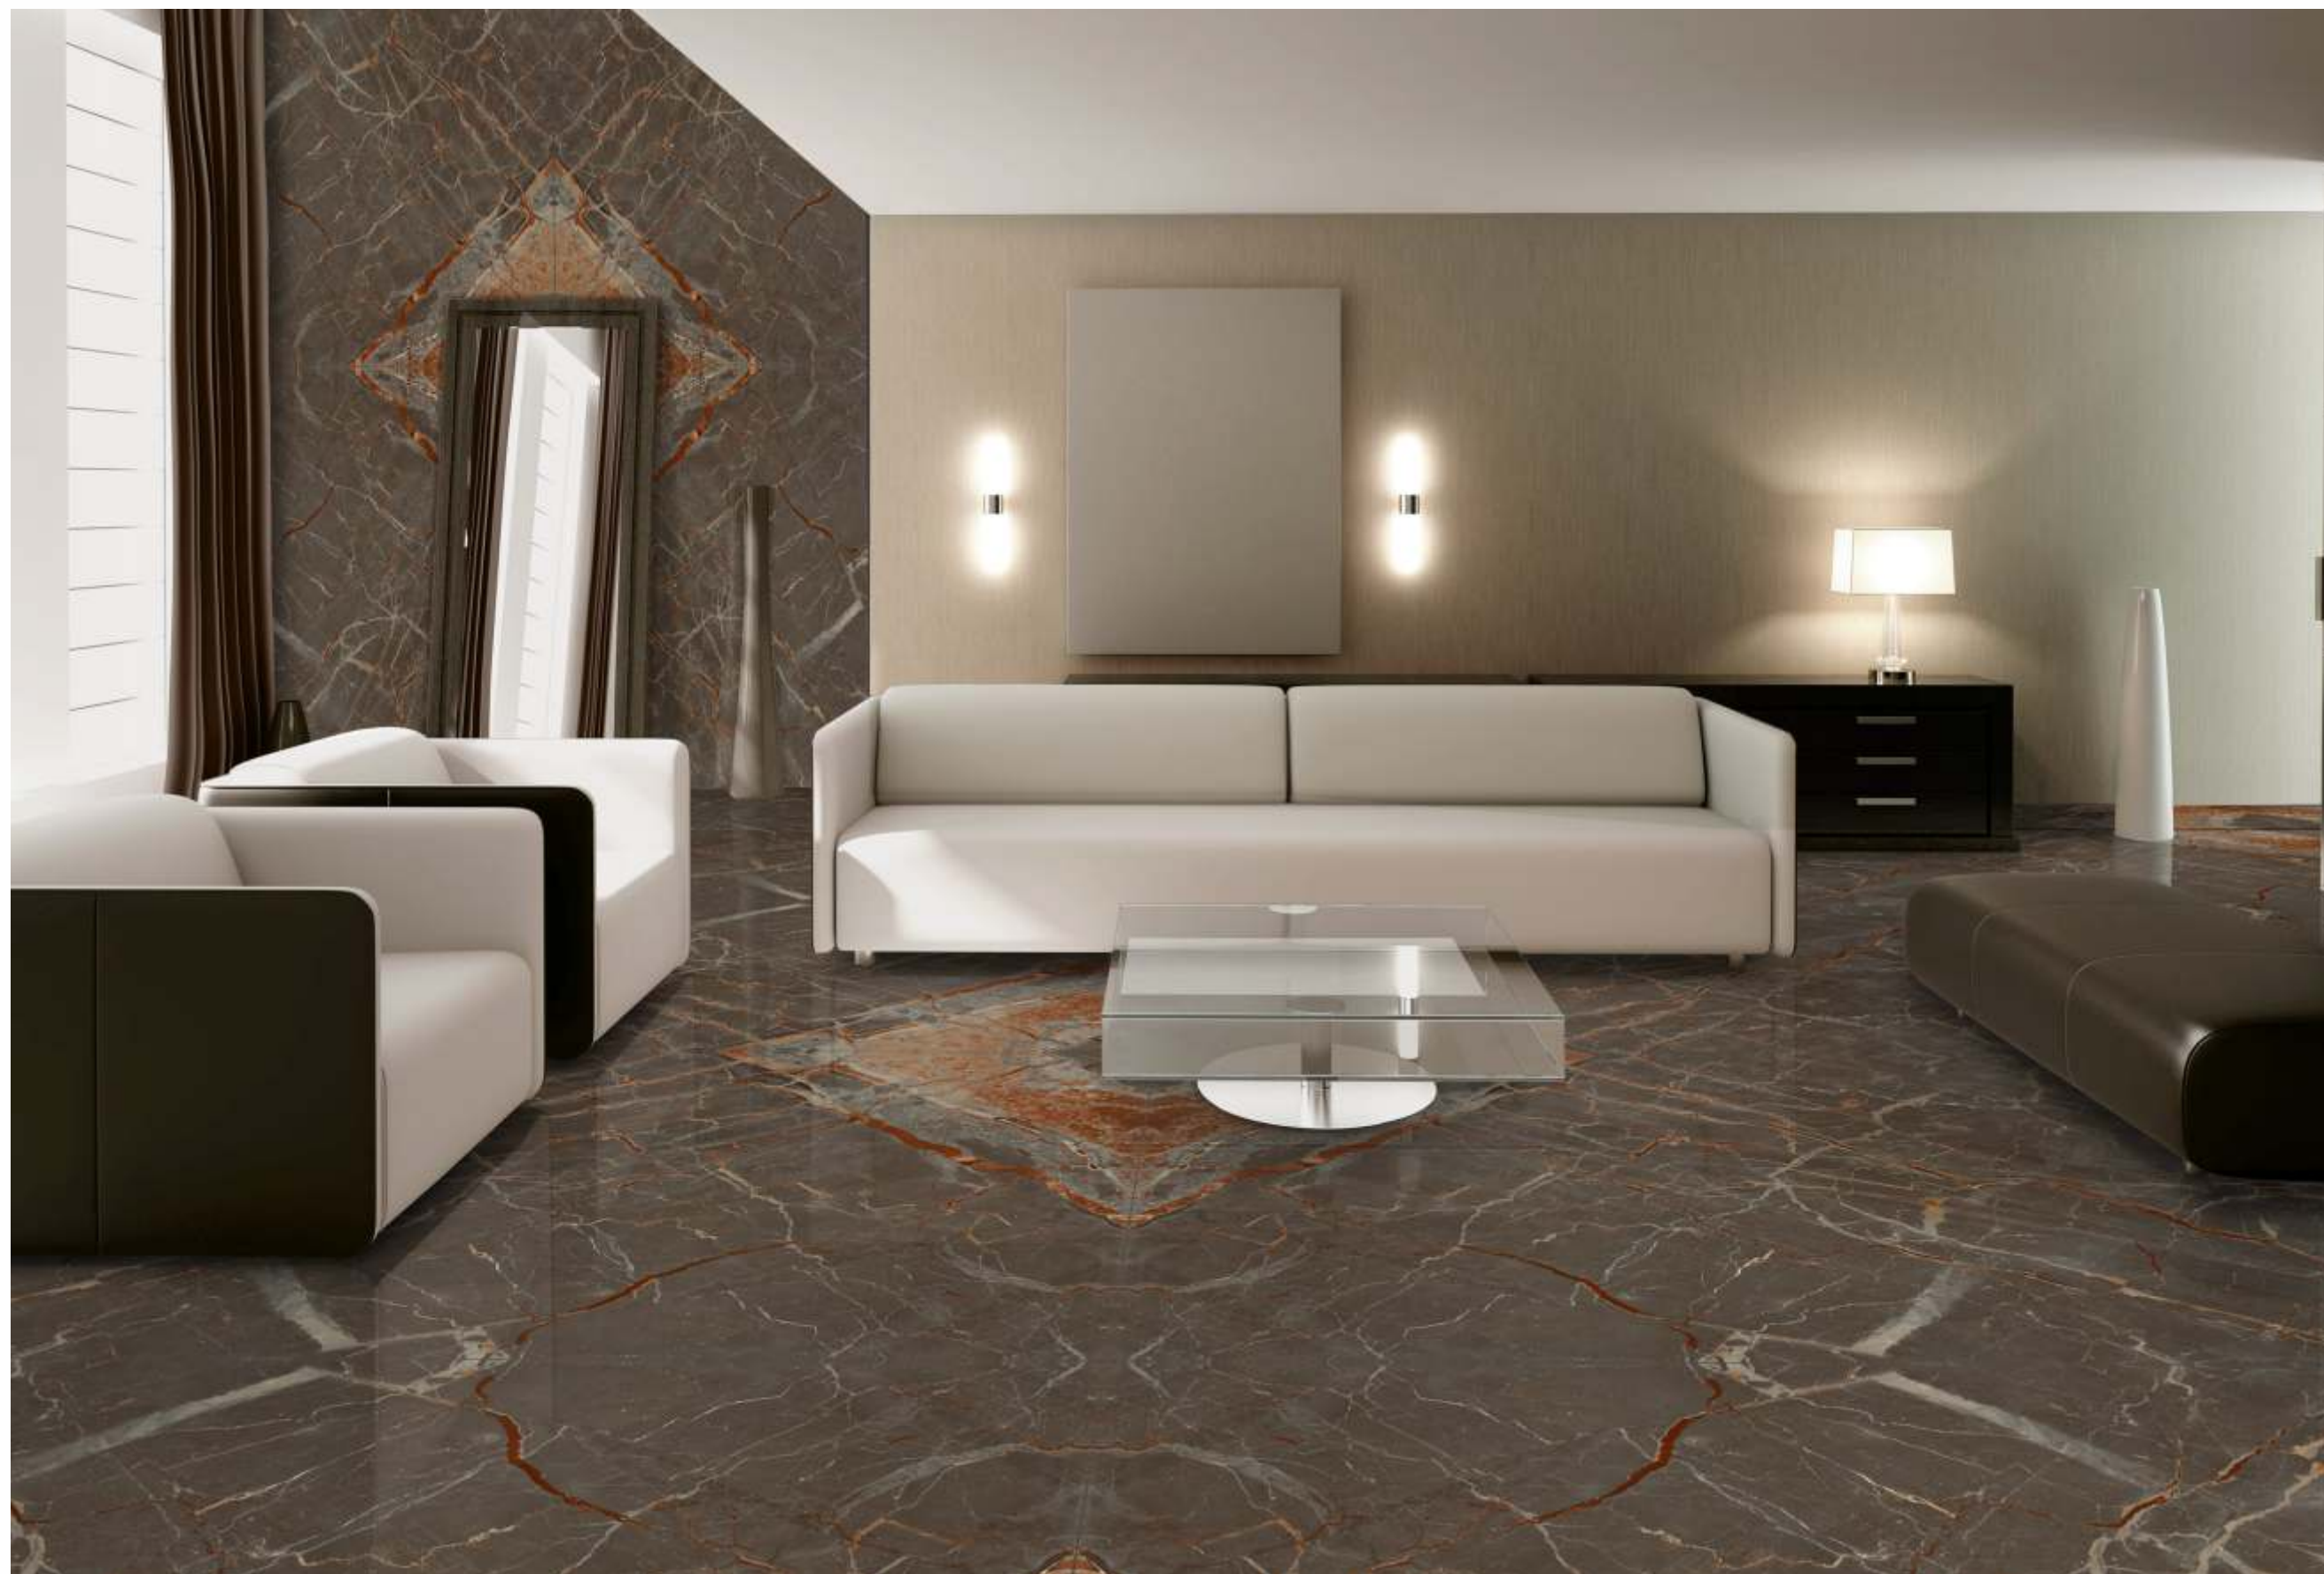

1 200x1 800  
MM

Hi Gloss  
BELLATRIX BROWN (Book Match)  
1200x1800 MM

Hi Gloss  
ITALIAN AGERA GREY  
1200x1800 MM

Hi Gloss  
VICTORIA BEIGE  
1200x1800 MM

Hi Gloss  
NATURAL BRECCIA (Book Match)  
1200x1800 MM

Hi Gloss  
NATURAL BRECCIA  
1200x1800 MM

Hi Gloss  
SONATA BROWN (Book Match)  
1200x1800 MM

Hi Gloss  
SONATA BROWN  
1200x1800 MM

Hi Gloss  
SANMARTIN CREMA  
1200x1800 MM

Hi Gloss  
SMART CREMA  
1200x1800 MM

Hi Gloss  
ROYAL CREMA  
1200x1800 MM

Hi Gloss  
PIETRA SILVER  
1200x1800 MM

Hi Gloss  
PIETRA GREY  
1200x1800 MM

Hi Gloss  
PERLINO CREMA  
1200x1800 MM

Hi Gloss  
GOLDEN WAVE GREY  
1200x1800 MM

Hi Gloss  
ESPERDA GREY  
1200x1800 MM

Hi Gloss  
ESPERDA BROWN  
1200x1800 MM

Hi Gloss  
DYNA CLASSICO  
1200x1800 MM

Hi Gloss  
AMARON GREY  
1200x1800 MM

Hi Gloss  
ANTIQUE BEIGE  
1200x1800 MM

Hi Gloss  
BELLAGIO BEIGE  
1200x1800 MM

Hi Gloss  
BOTTOCHINO PREMIA  
1200x1800 MM