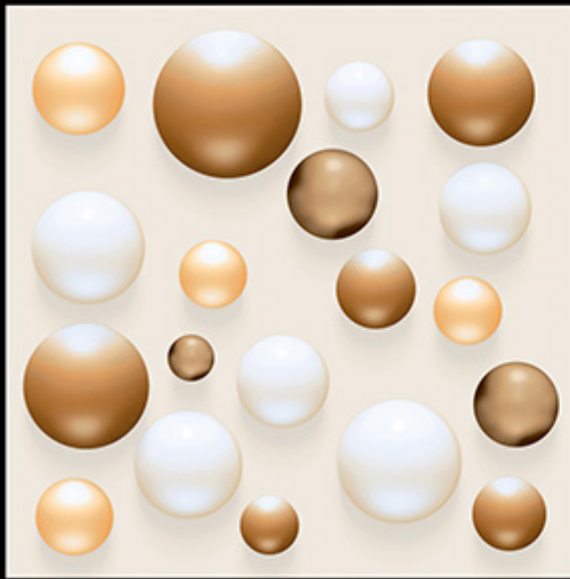

CS 1132

Polished Glaze Vitrified Tile

600x600 MM

3D SEREIS

CS 1133