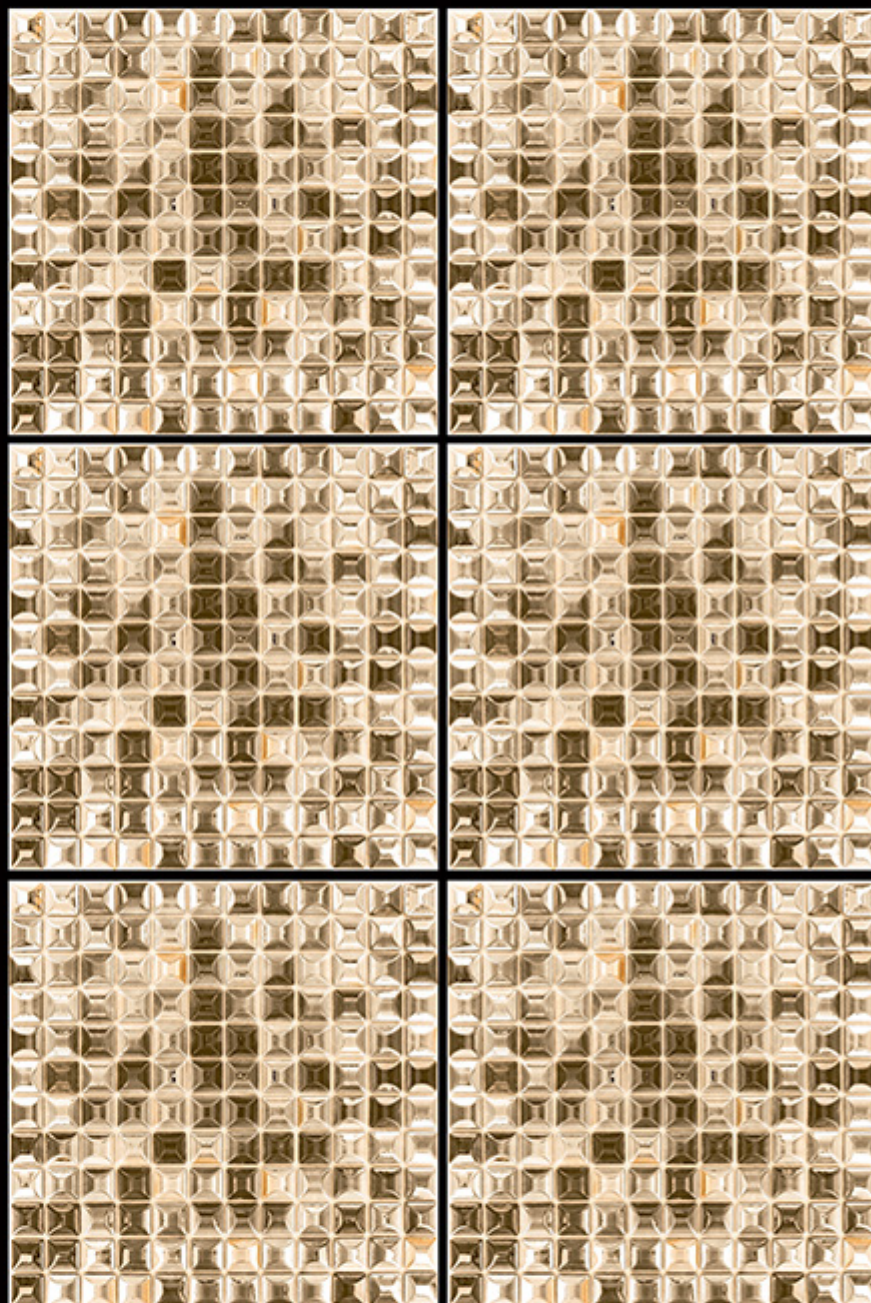

Polished Glaze Vitrified Tile

600x600 MM

3D SEREIS