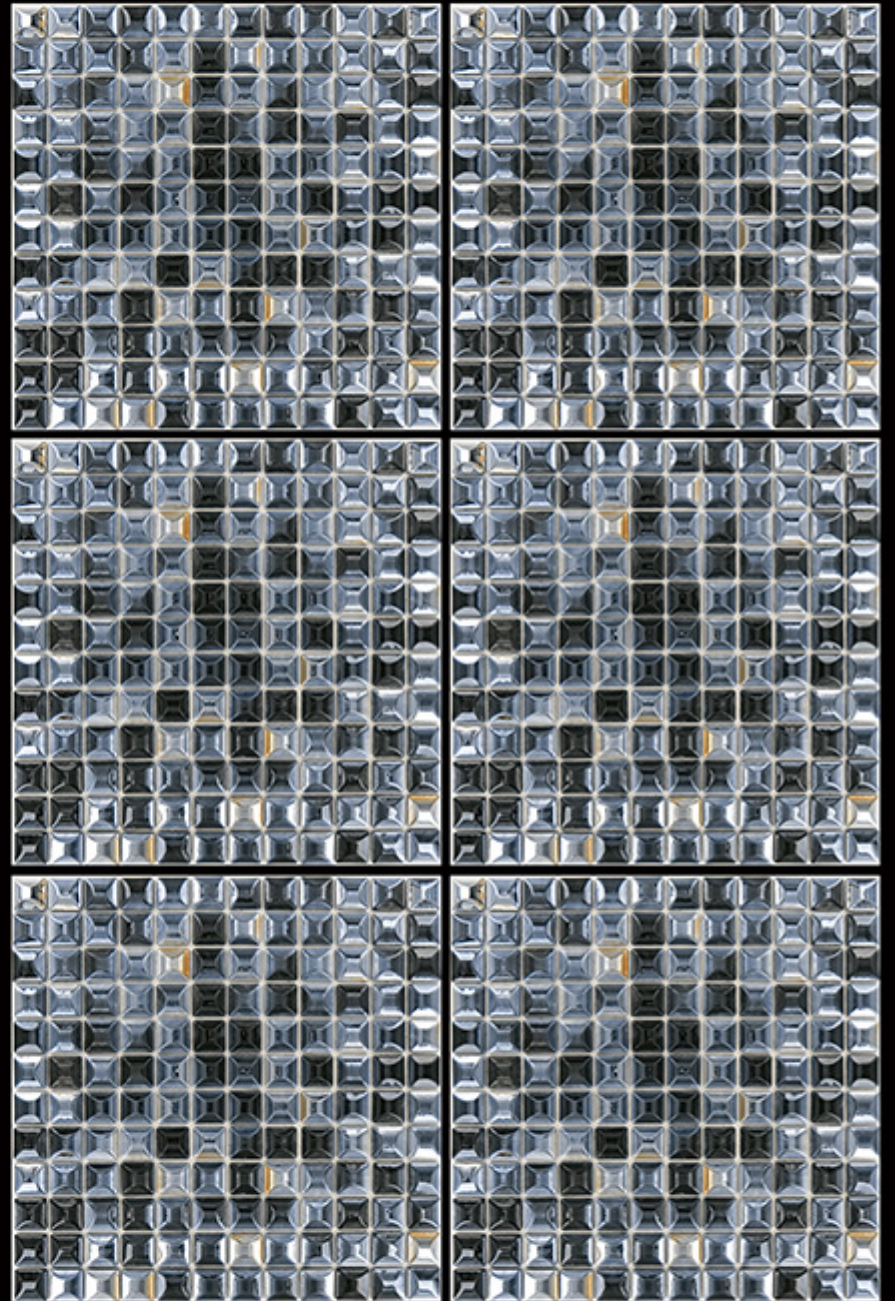

Polished Glaze Vitrified Tile

600x600 MM

3D SEREIS