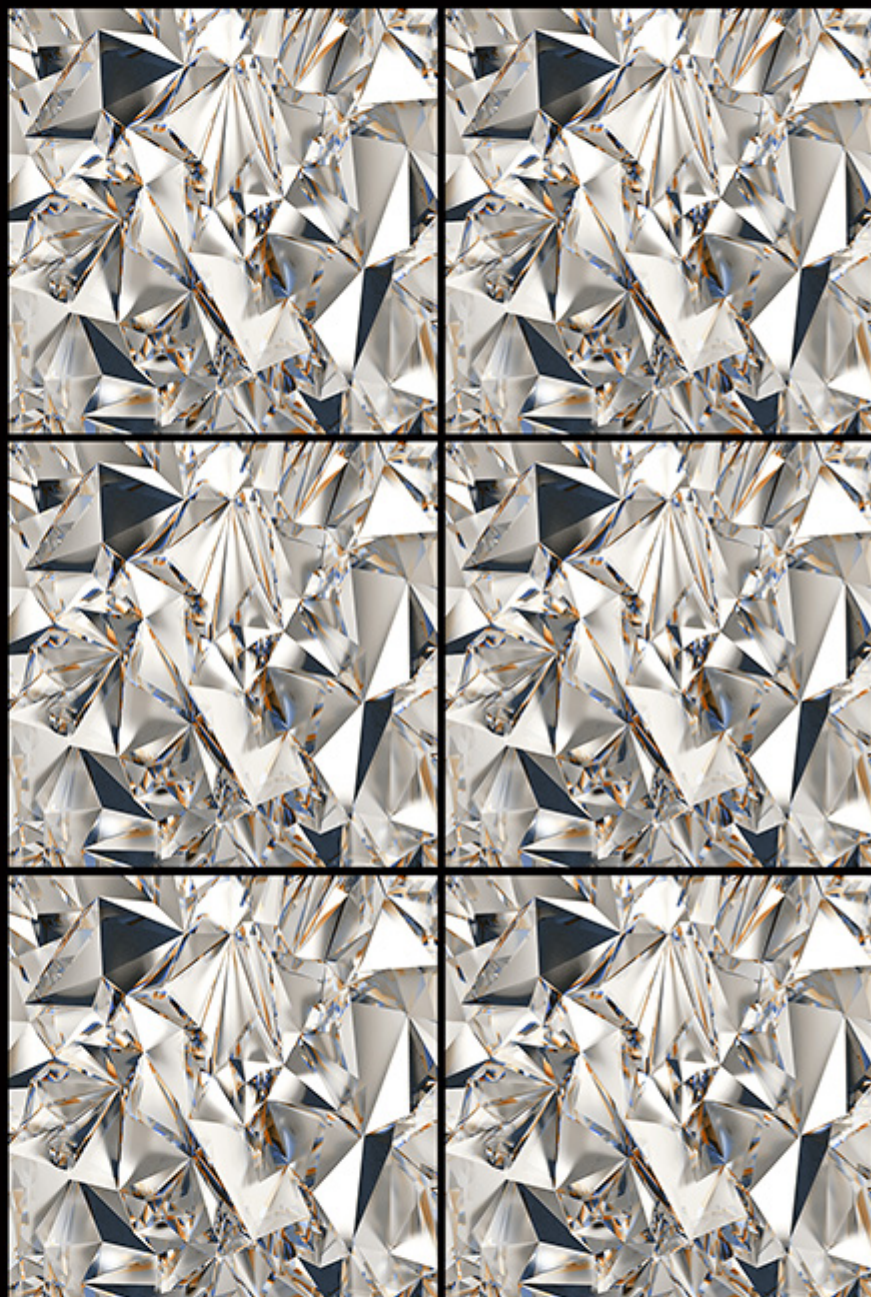

# Polished Glaze Vitrified Tile

600x600 MM

3D SEREIS

CS 1122

Polished Glaze Vitrified Tile

600x600 MM

3D SEREIS

CS 1123