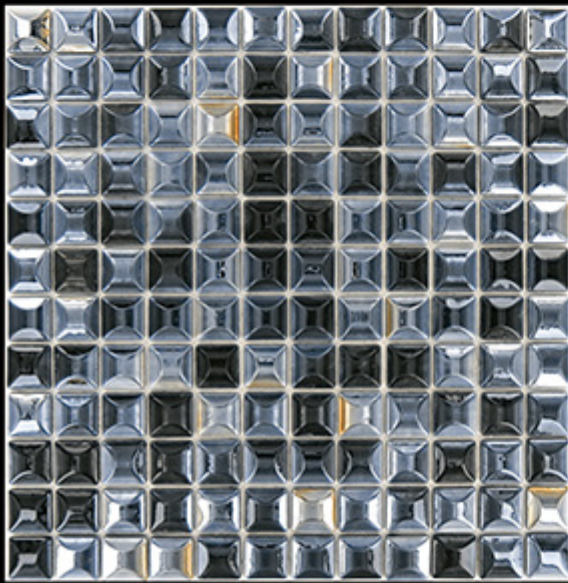

NEW 3D-322

Polished Glaze Vitrified Tile

600x600 MM

3D SEREIS

NEW 3D-323