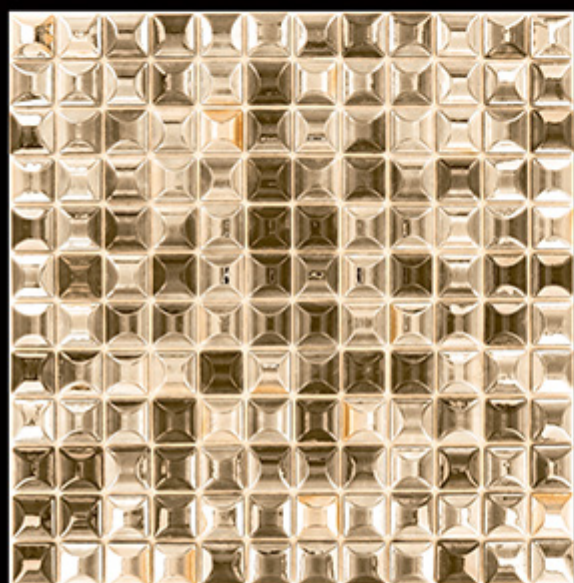

Polished Glaze Vitrified Tile

600x600 MM

3D SEREIS

NEW 3D-324