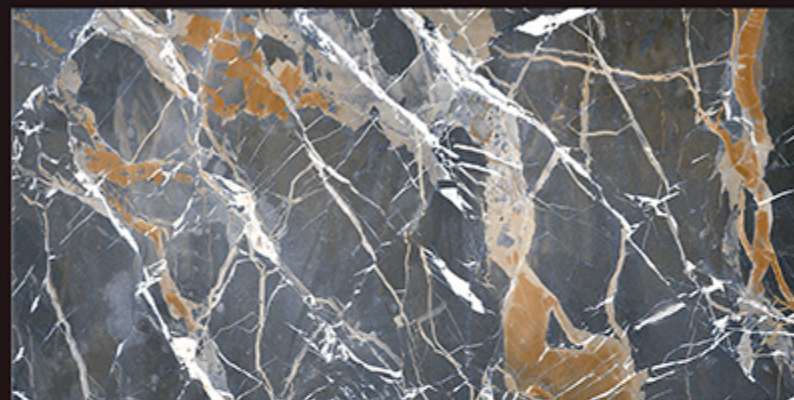

600x1200 mm | SUGAR

DAZZLE CAPSUL BLUE

DAZZLE OPEL BLUE

DAZZLE ASTRON NATURAL

DAZZLE OXFORD AZUL

D
60X
120cm

SUGAR SERIES

Digital
Glazed
Vitrified
Tiles