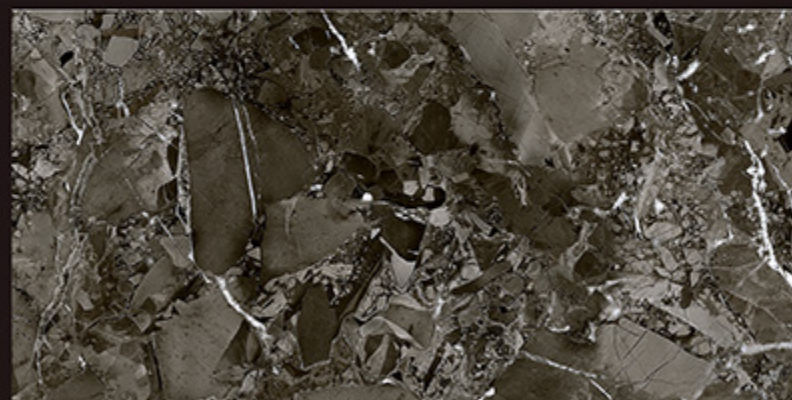

DAZZLE VERSO SATUARIO

DAZZLE BIG STONE BIANCO

DAZZLE BIG STONE GRAPHITE

60X
120cm

SUGAR SERIES

Digital
Glazed
Vitrified
Tiles

RAI
DOM
printing

600x1200 mm | SUGAR