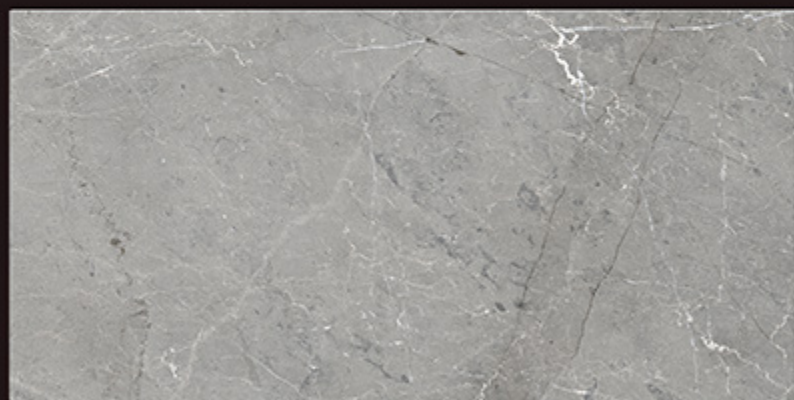

DAZZLE LEGEND GRAPHITO