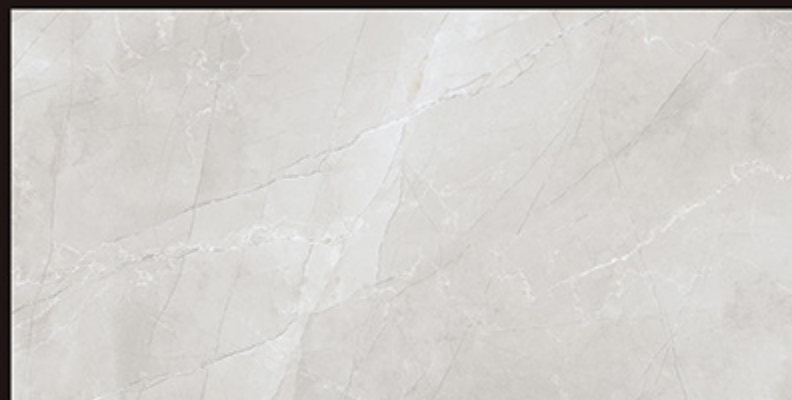

SATIN FINISH

Digital
Glazed
Vitrified
Tiles

DOM
printing

600x1200 mm | GVT

REGAL PULPISE NERO

REGAL PULPISE CLOUD

REGAL PULPISE CREMA

REGAL PULPISE BEIGE