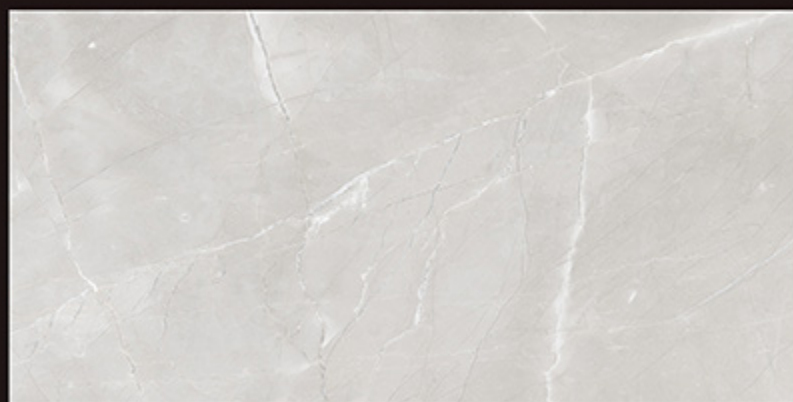

REGAL MALT MIST