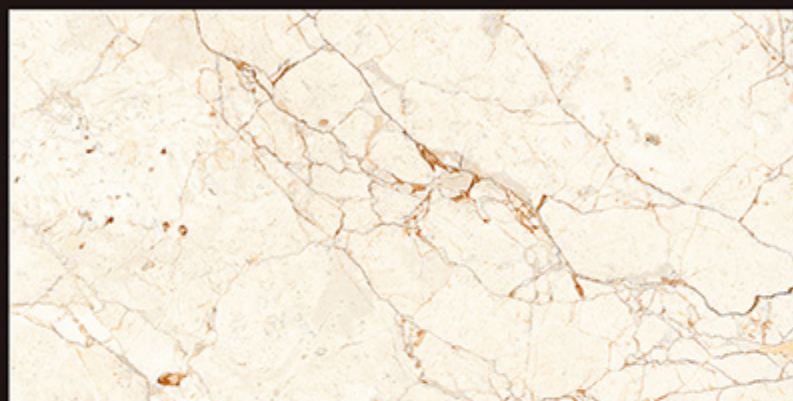

60X
120cm

SATIN FINISH

Digital
Glazed
Vitrified
Tiles

DOM
printing

600x1200 mm | GVT

REGAL SICILIA CREMA