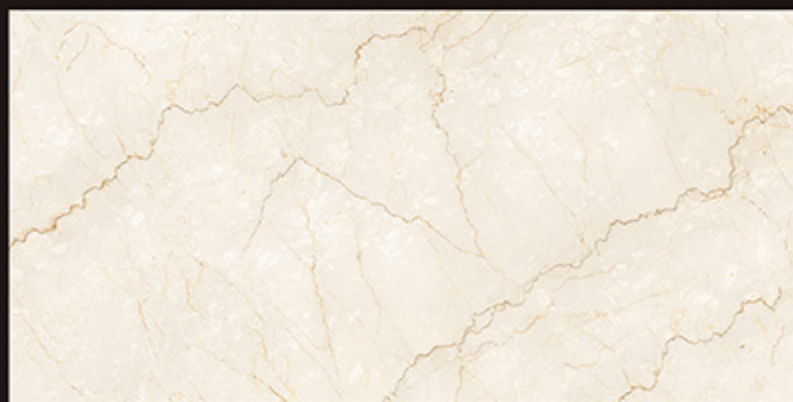

REGAL BOTTOCHINO