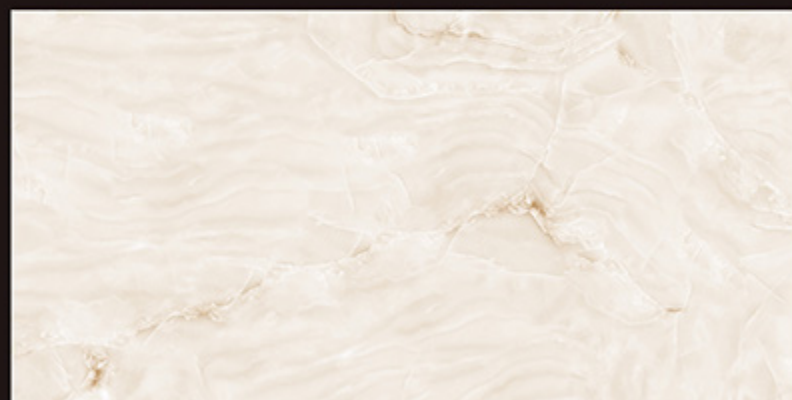

REGAL VINUS GREY

REGAL VERSO SATUARIO

REGAL ONYX SILVER

REGAL NATURAL BEIGE

D
60X
120cm

SATIN FINISH

Digital
Glazed
Vitrified
Tiles

600x1200 mm | GVT