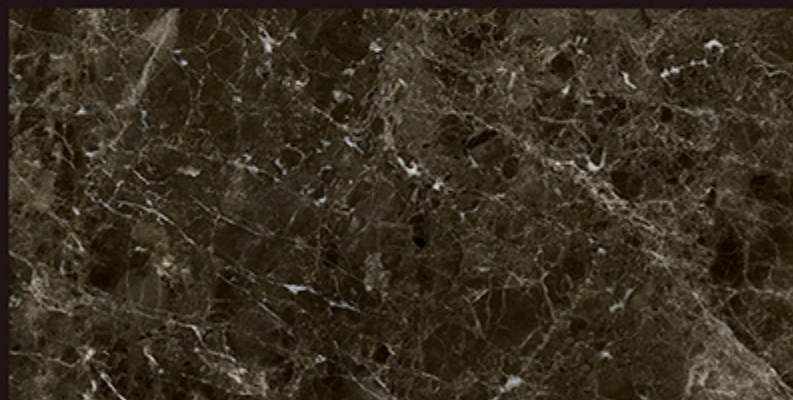

REGAL SPIDER GRISS