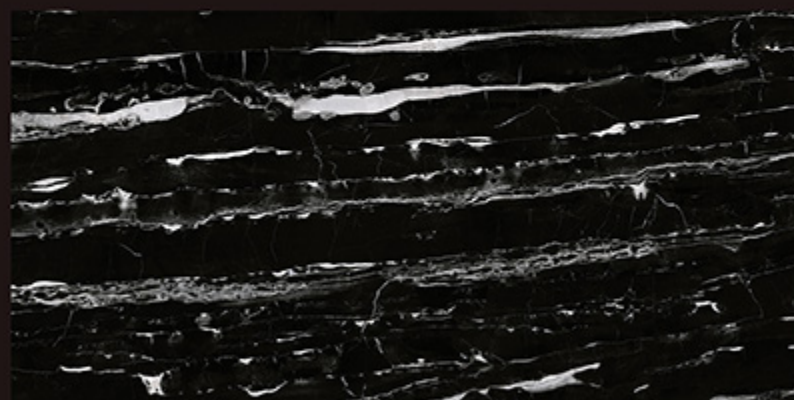

MIRROR POLISH

Digital
Glazed
Vitrified
Tiles

RAM
DOM
printing

600x1200 mm | HI-GLOSS

REGAL LEZARIO BLACK

REGAL LEZARIO LAVA

REGAL JELISKA WHITE

REGAL JELISKA BLACK