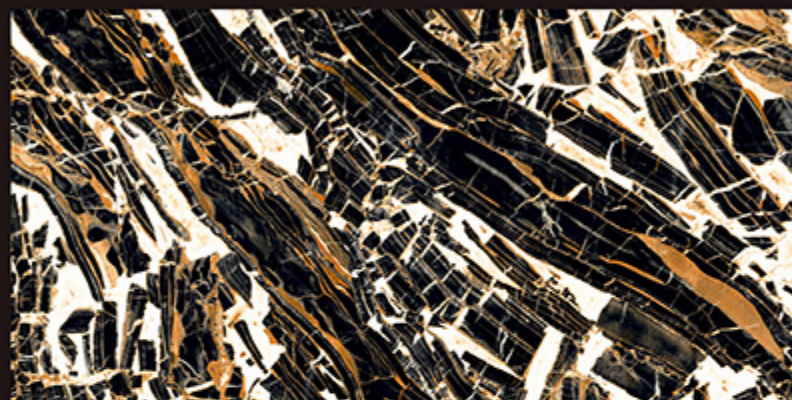

60X
120cm

MIRROR POLISH

Digital
Glazed
Vitrified
Tiles

RAI
DOM
printing

600x1200 mm | HI-GLOSS

REGAL MYSTIC BLUE

REGAL MYSTIC BLACK

REGAL SHELL