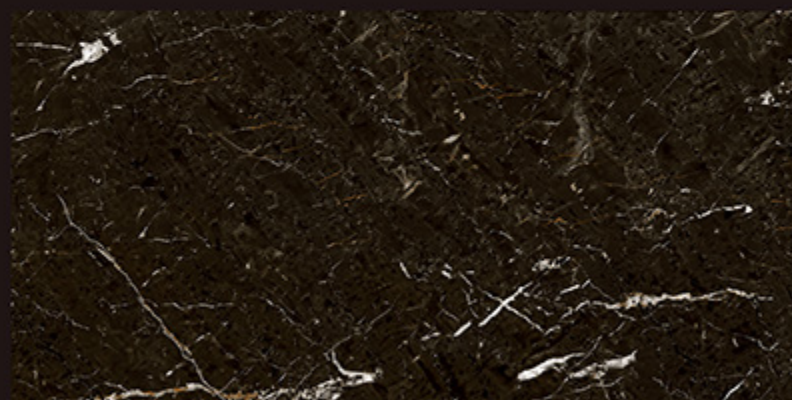

REGAL GOLDEN PORTROW

REGAL AURORA BLACK

REGAL ORACLE NERO

REGAL ORACLE CHOCO

60X
120cm

MIRROR POLISH

Digital
Glazed
Vitrified
Tiles

RAI
DOM
printing