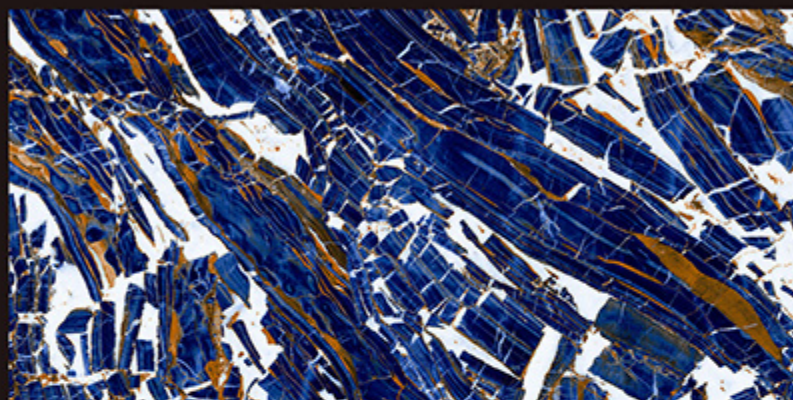

60X
120cm

MIRROR POLISH

Digital
Glazed
Vitrified
Tiles

RAI
DOM
printing

600x1200 mm | HI-GLOSS

REGAL MYSTIC BLUE

REGAL MYSTIC BLACK

REGAL SHELL