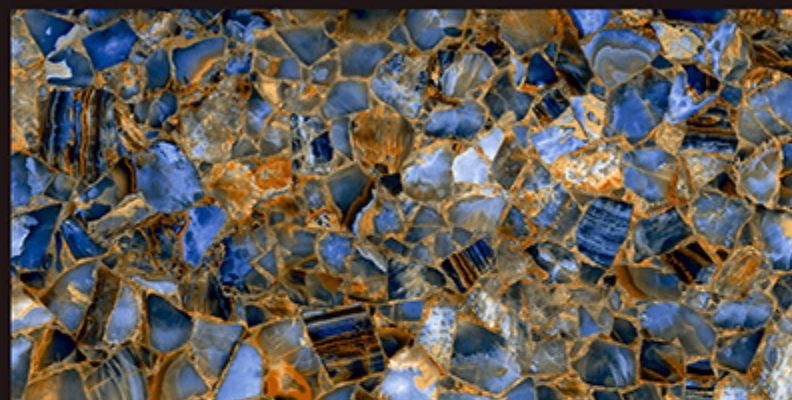

REGAL AZURITE