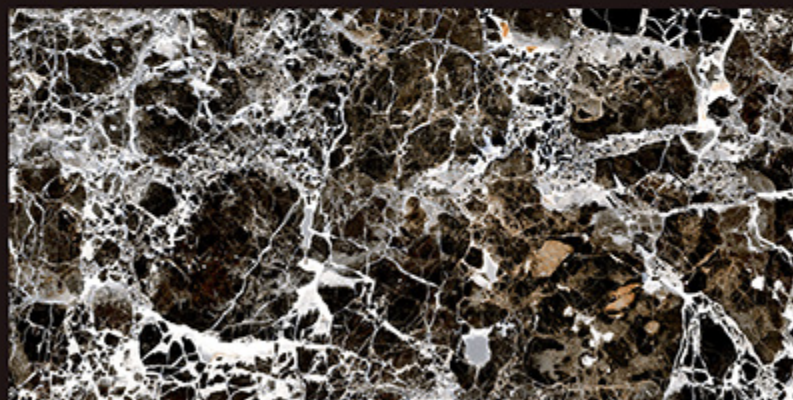

REGAL MOZART COPPER

60X
120cm

MIRROR POLISH

Digital
Glazed
Vitrified
Tiles

RAI
DOM
printing

600x1200 mm | HI-GLOSS

REGAL PACIFIC BLACK

REGAL VIOLET BLUE