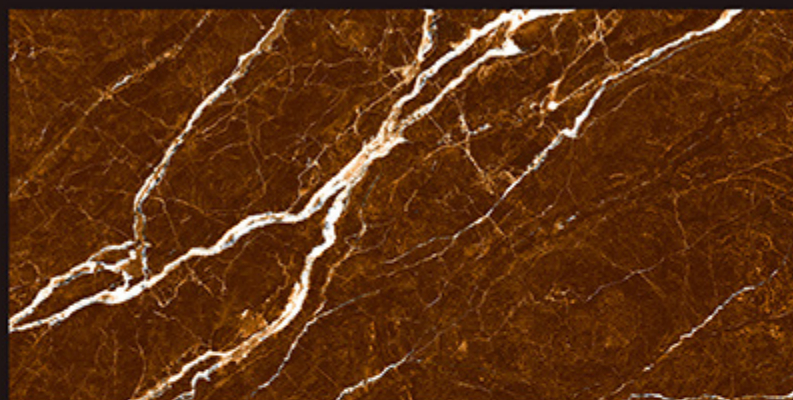

60X
120cm

MIRROR POLISH

Digital
Glazed
Vitrified
Tiles

RAI
DOM
printing

600x1200 mm | HI-GLOSS

REGAL ARBES BROWN