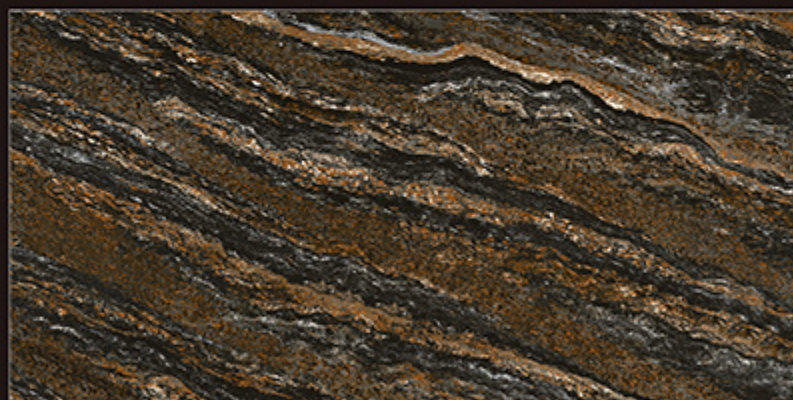

REGAL AMAZE COFFEE