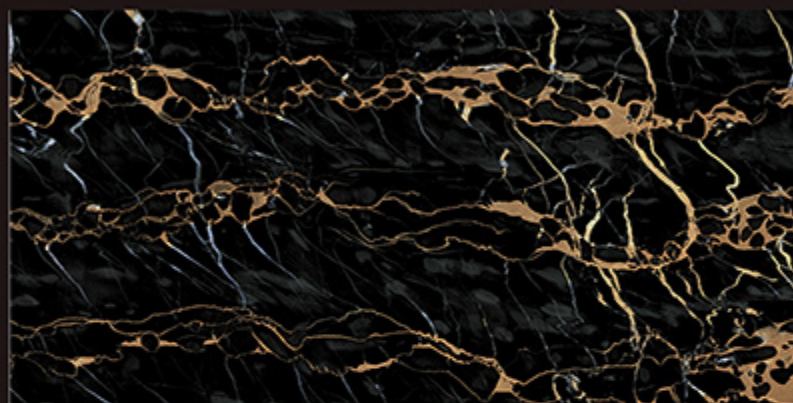

600x1200 mm | HI-GLOSS

REGAL ELECTRA BLACK

REGAL FLORIAN BLUE

REGAL VINTAGE STONE

REGAL LIRICA BLACK

60X
120cm

MIRROR POLISH

Digital
Glazed
Vitrified
Tiles