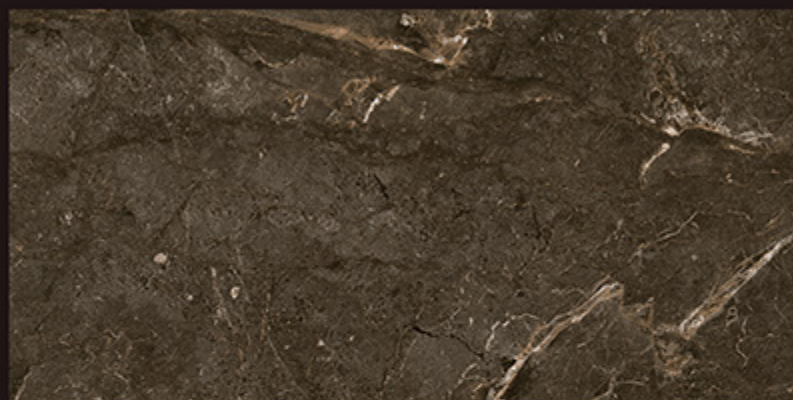

REGAL GLITTER NERO

REGAL HENRIX NERO

REGAL LOSSETO RUST

REGAL EMPERADORE COFFEE

60X
120cm

MIRROR POLISH

Digital
Glazed
Vitrified
Tiles

600x1200 mm | HI-GLOSS