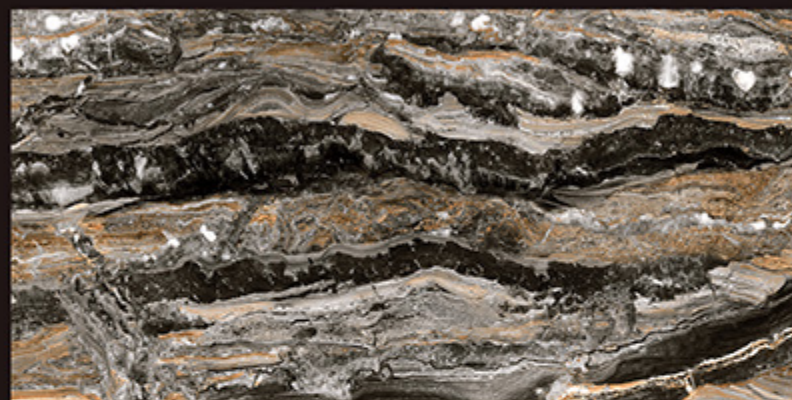

REGAL HENRIX NERO