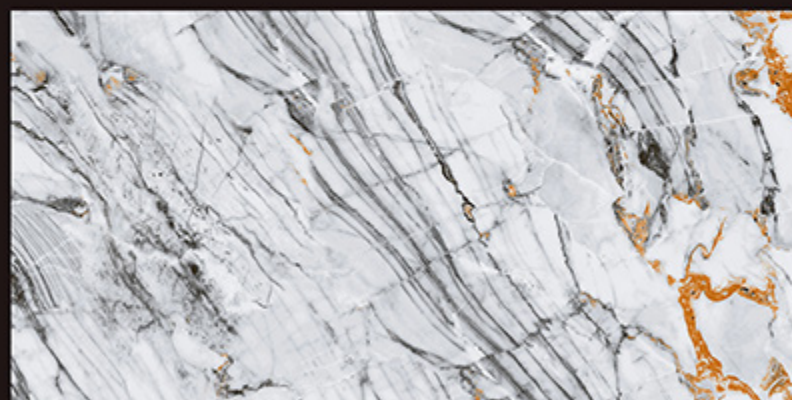

RAI
DOM
printing

600x1200 mm | HI-GLOSS

REGAL EMPERADORE NERO

REGAL EMPERADORE NOCHE

REGAL BLACK PORTROW

REGAL FANTASY WHITE

60X
120cm

MIRROR POLISH