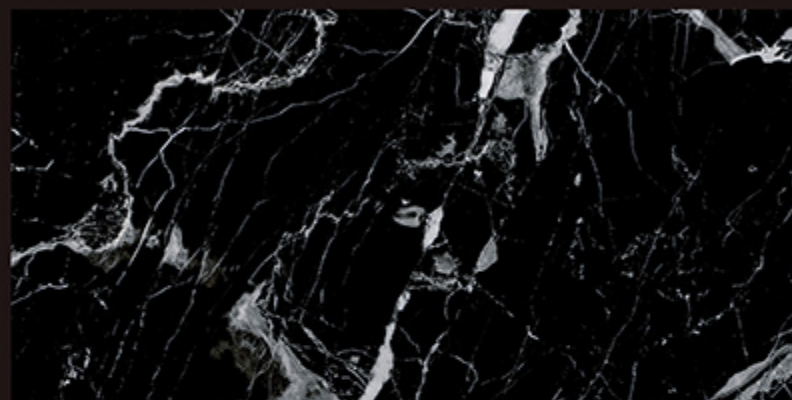

REGAL AURORA BLACK