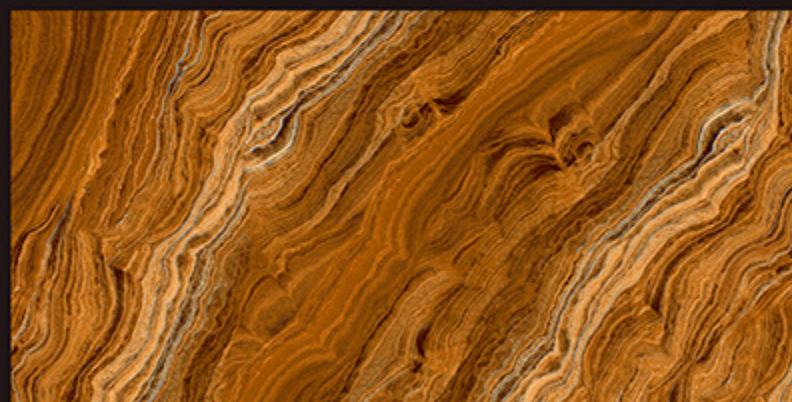

REGAL BROWN BERRY