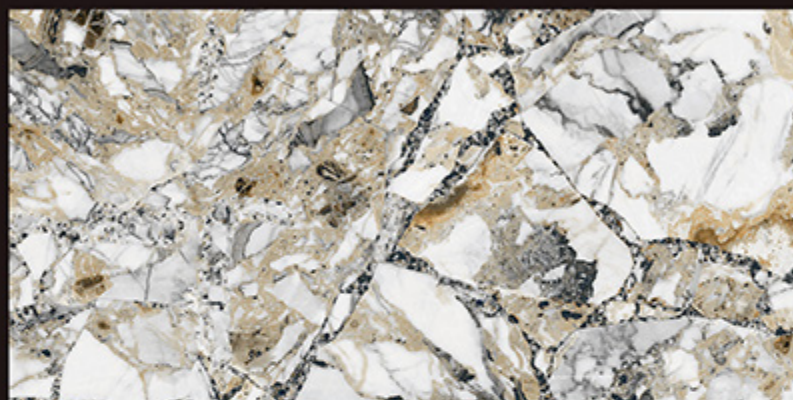

60X
120cm

MIRROR POLISH

Digital
Glazed
Vitrified
Tiles

RAI
DOM
printing

600x1200 mm | HI-GLOSS

REGAL FOSSIL