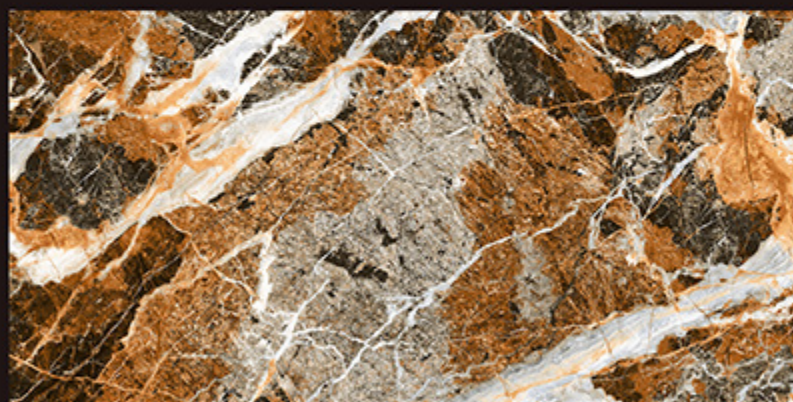

REGAL ARTIZA