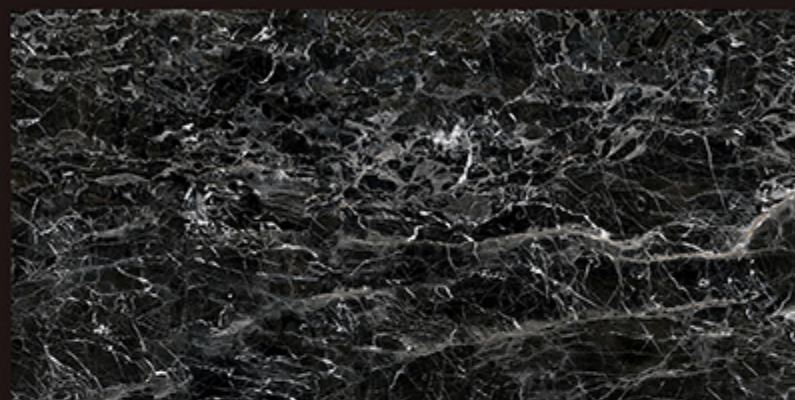

60X
120cm

MIRROR POLISH

Digital
Glazed
Vitrified
Tiles

RAM
DOM
printing

600x1200 mm | HI-GLOSS

REGAL LEZARIO BLACK