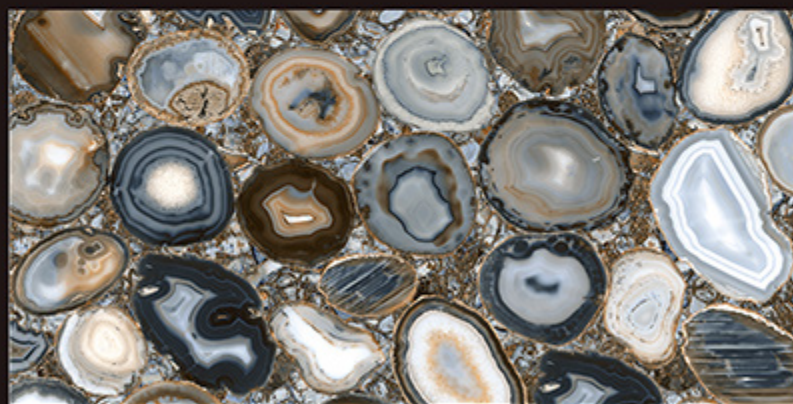

600x1200 mm | HI-GLOSS

REGAL ELECTRA BLACK

REGAL FLORIAN BLUE

REGAL VINTAGE STONE

REGAL LIRICA BLACK

60X
120cm

MIRROR POLISH

Digital
Glazed
Vitrified
Tiles