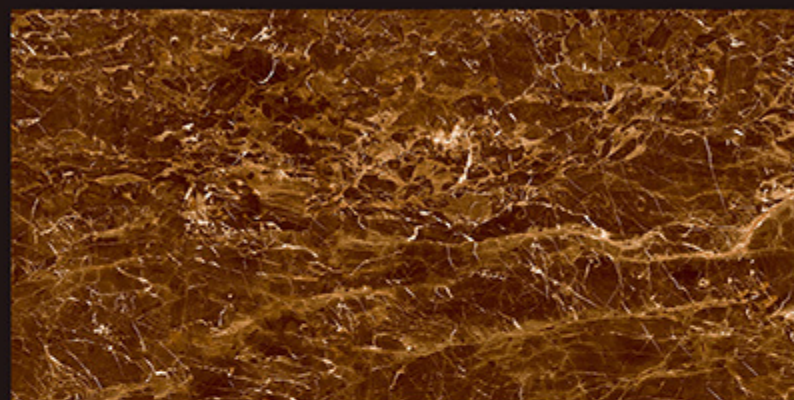

MIRROR POLISH

Digital
Glazed
Vitrified
Tiles

RAM
DOM
printing

600x1200 mm | HI-GLOSS

REGAL LEZARIO BLACK

REGAL LEZARIO LAVA

REGAL JELISKA WHITE

REGAL JELISKA BLACK