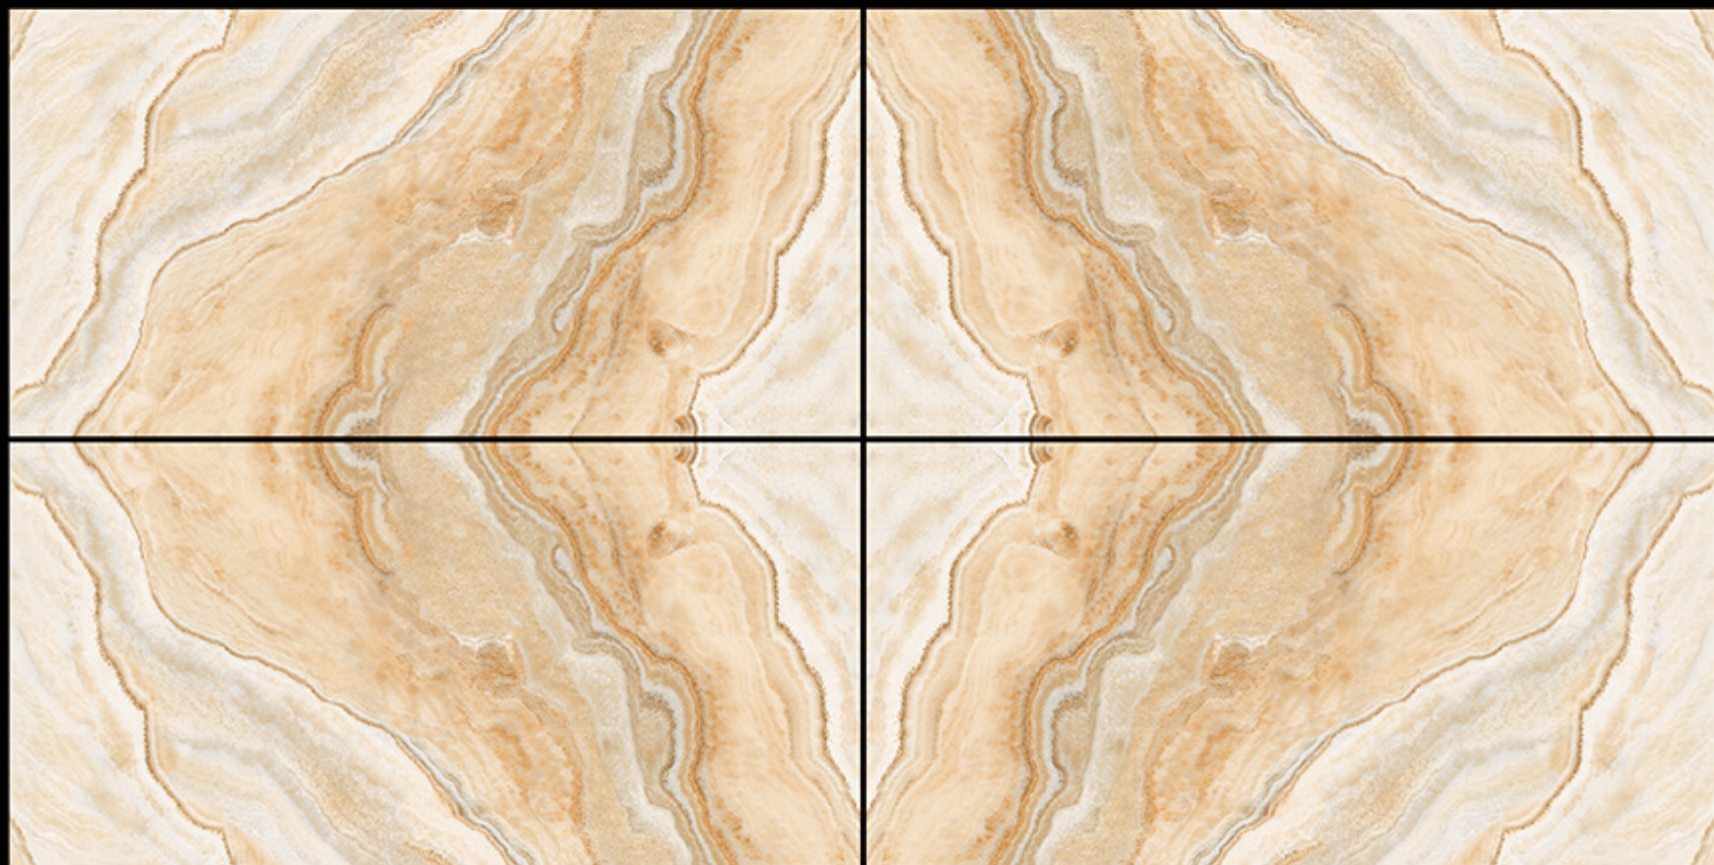

GLOSSY

REGAL CLASSIC SATUARIO A/B

Polished Glaze Vitrified Tile

600x1200 MM

BOOKMATCH

GLOSSY

REGAL CASATA PEACH A/B

Polished Glaze Vitrified Tile