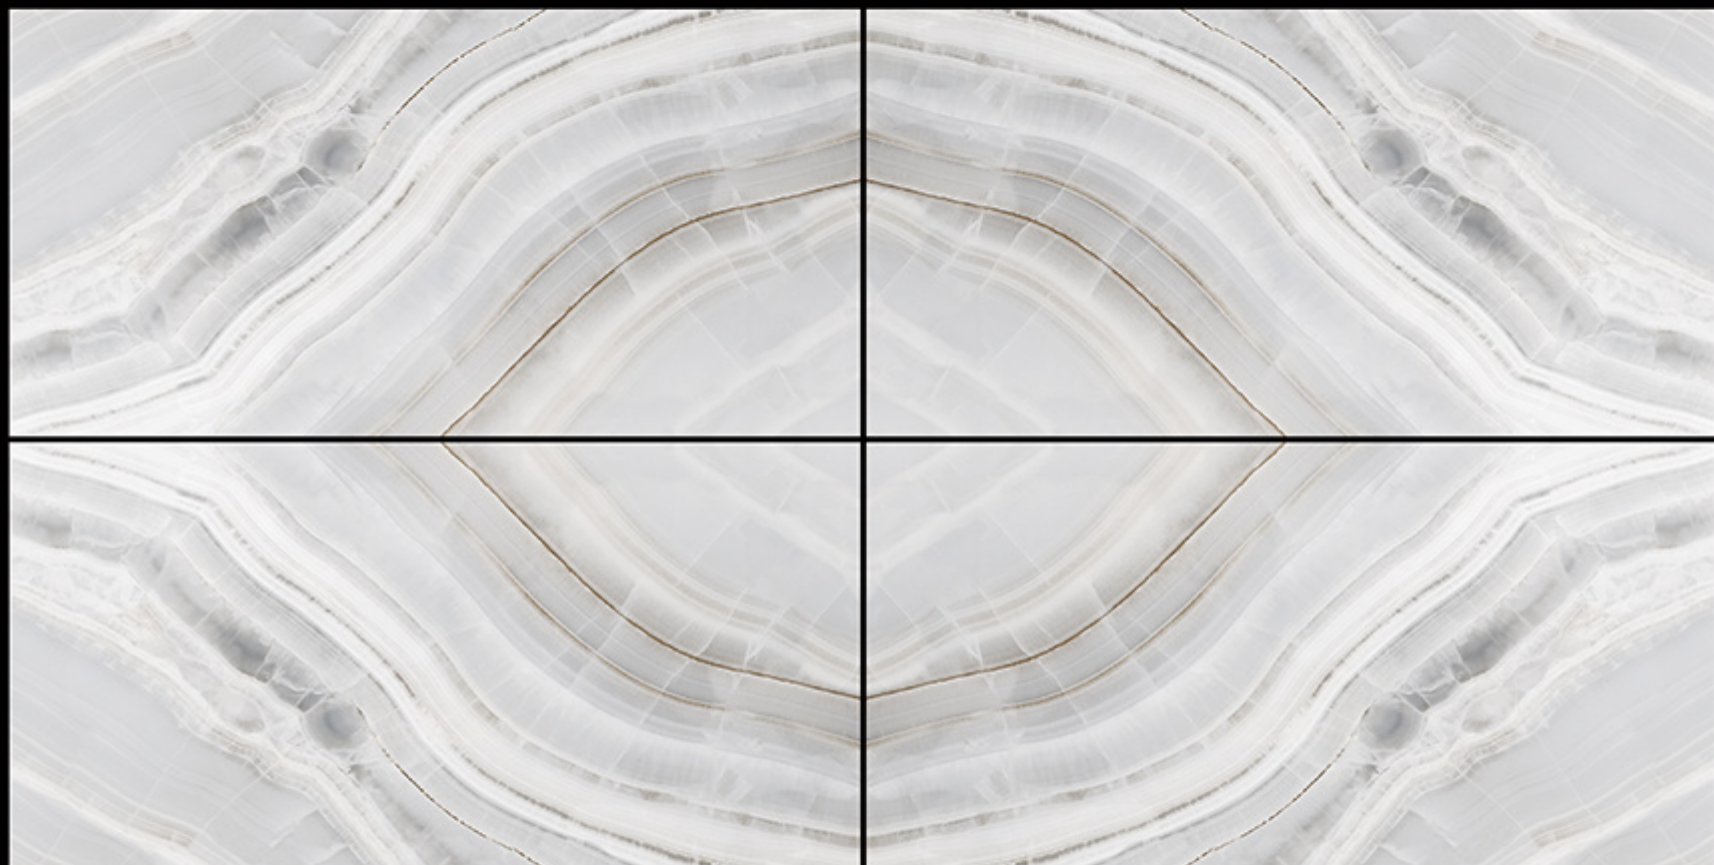

Polished Glaze Vitrified Tile

600x1200 MM

BOOKMATCH

GLOSSY

REGAL WAVE BLUE A/B