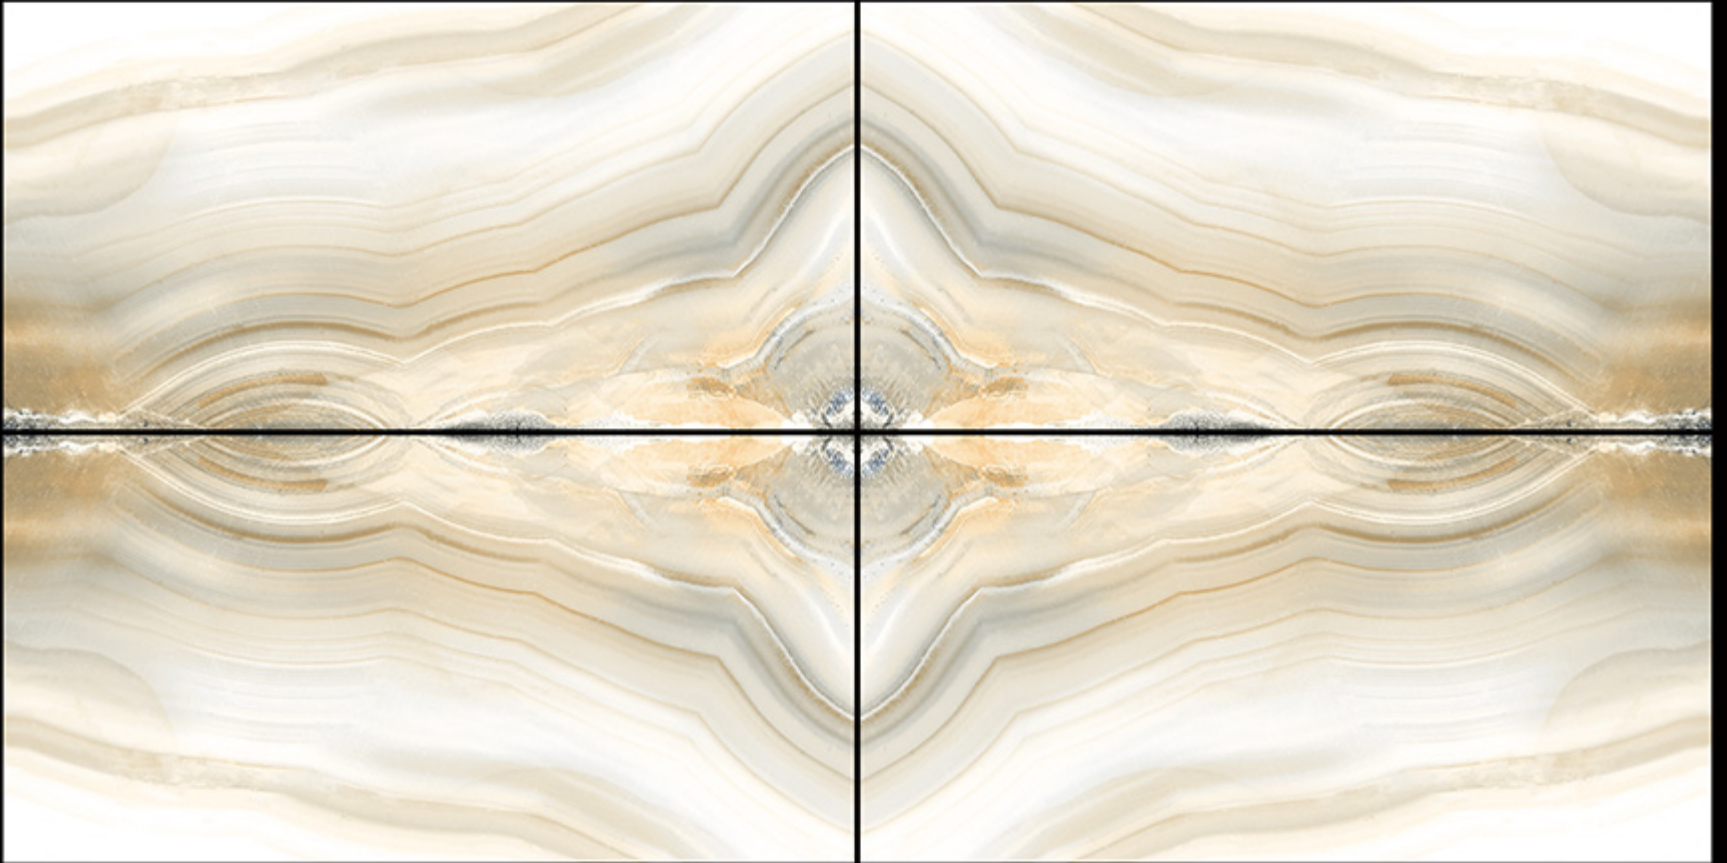

600x1200 MM

BOOKMATCH

GLOSSY

REGAL ELISE BEIGE A/B

Polished Glaze Vitrified Tile

600x1200 MM

BOOKMATCH

GLOSSY