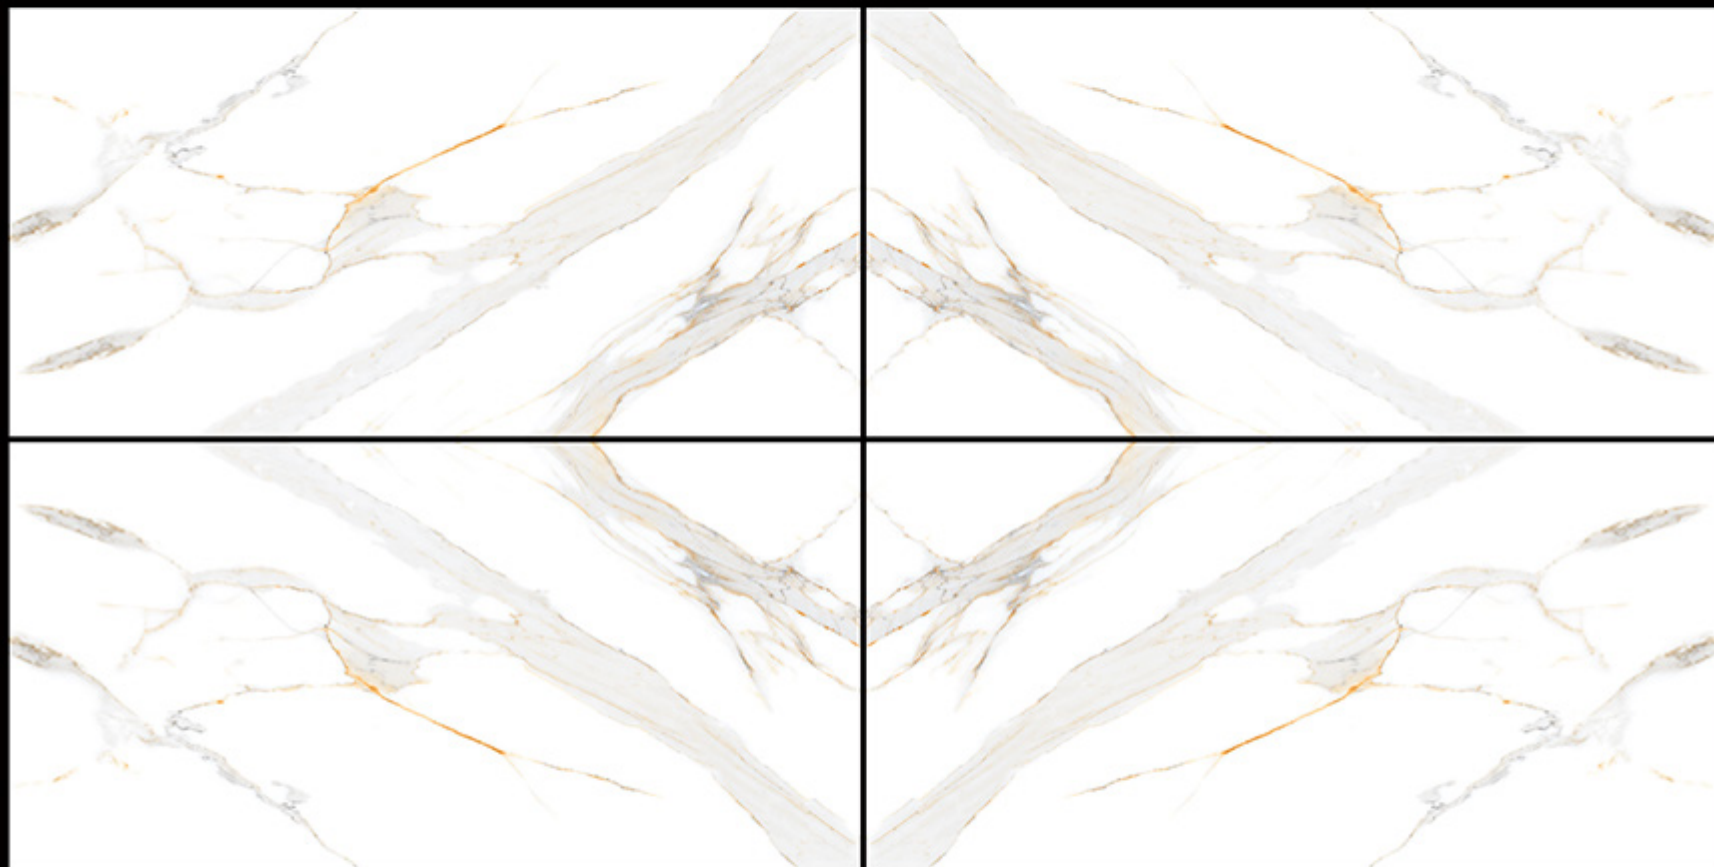

Polished Glaze Vitrified Tile

600x1200 MM

BOOKMATCH

GLOSSY

REGAL CARARA A/B

Polished Glaze Vitrified Tile

600x1200 MM

BOOKMATCH