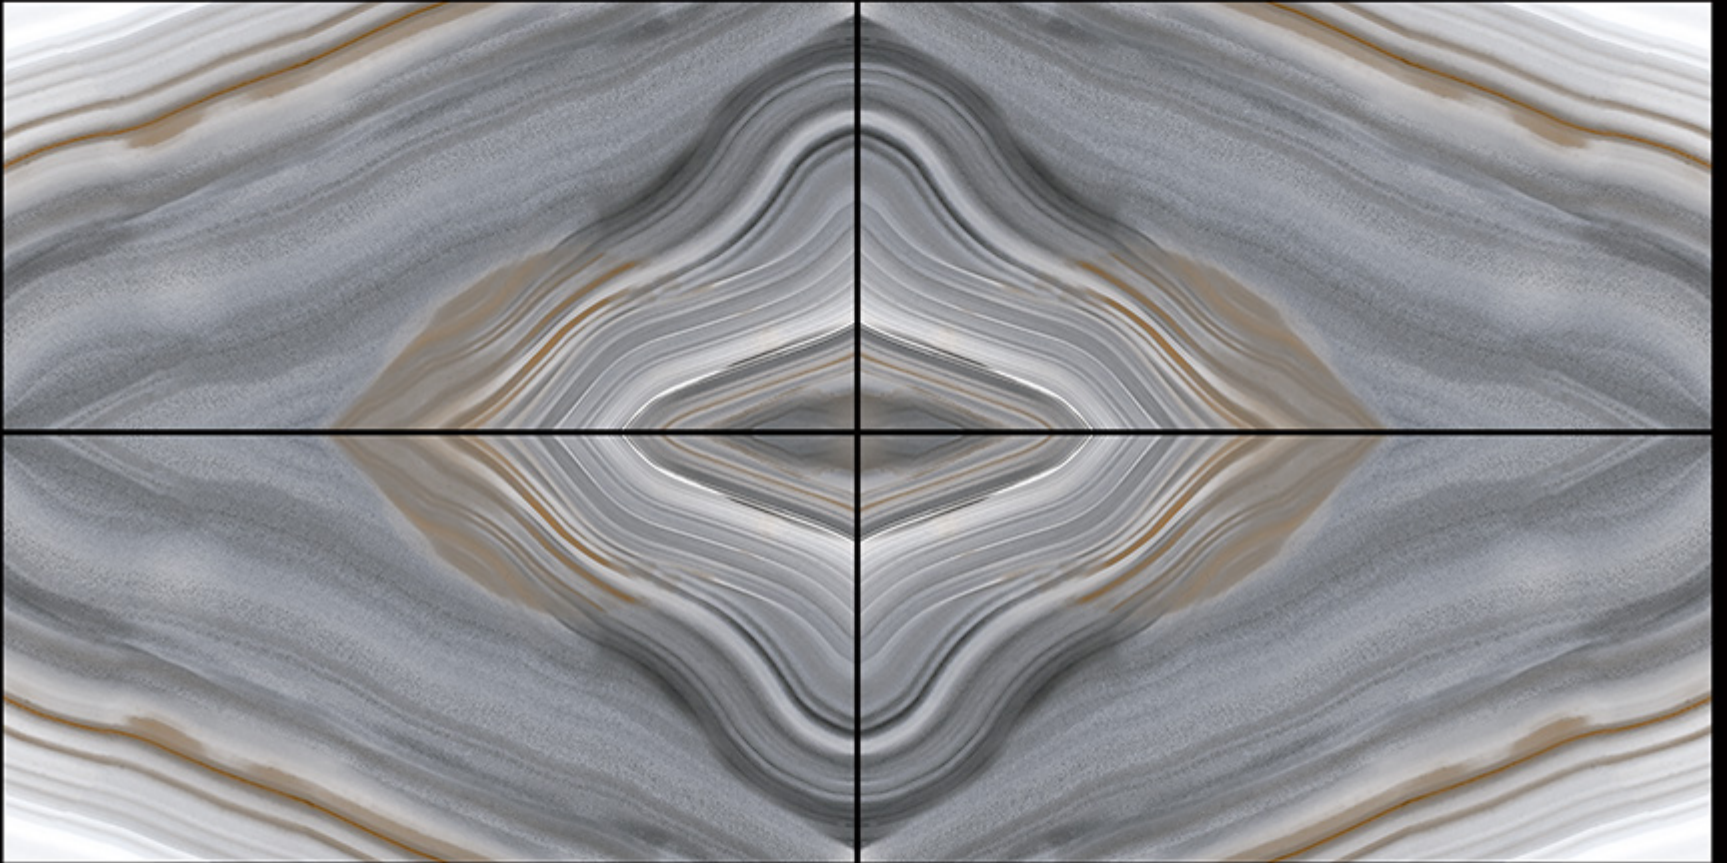

Polished Glaze Vitrified Tile

600x1200 MM

BOOKMATCH

GLOSSY

REGAL PEARL MARBLE A/B