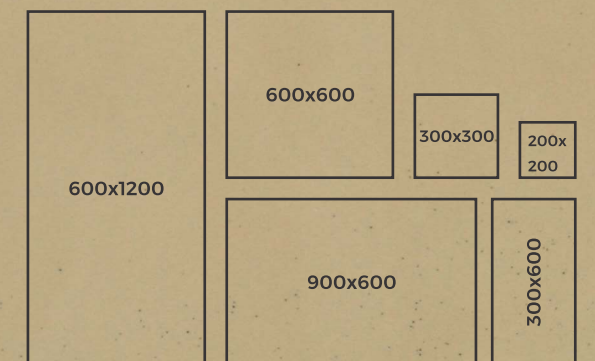

also available sizes