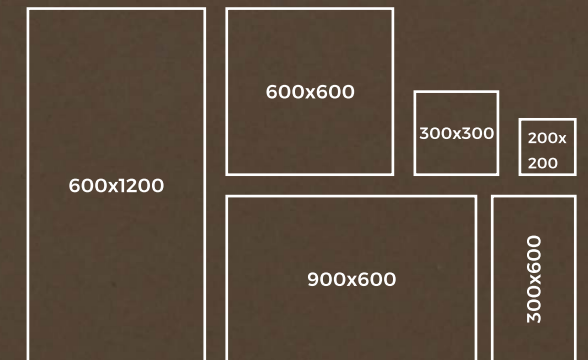

MONO TAN

also available sizes

FULL BODY  
SALT & PEPPER

MONO CHOCO

MONO CHOCO

MONO CHOCO

MONO CHOCO

MODERN AND  
TIMELESS  
PIECES