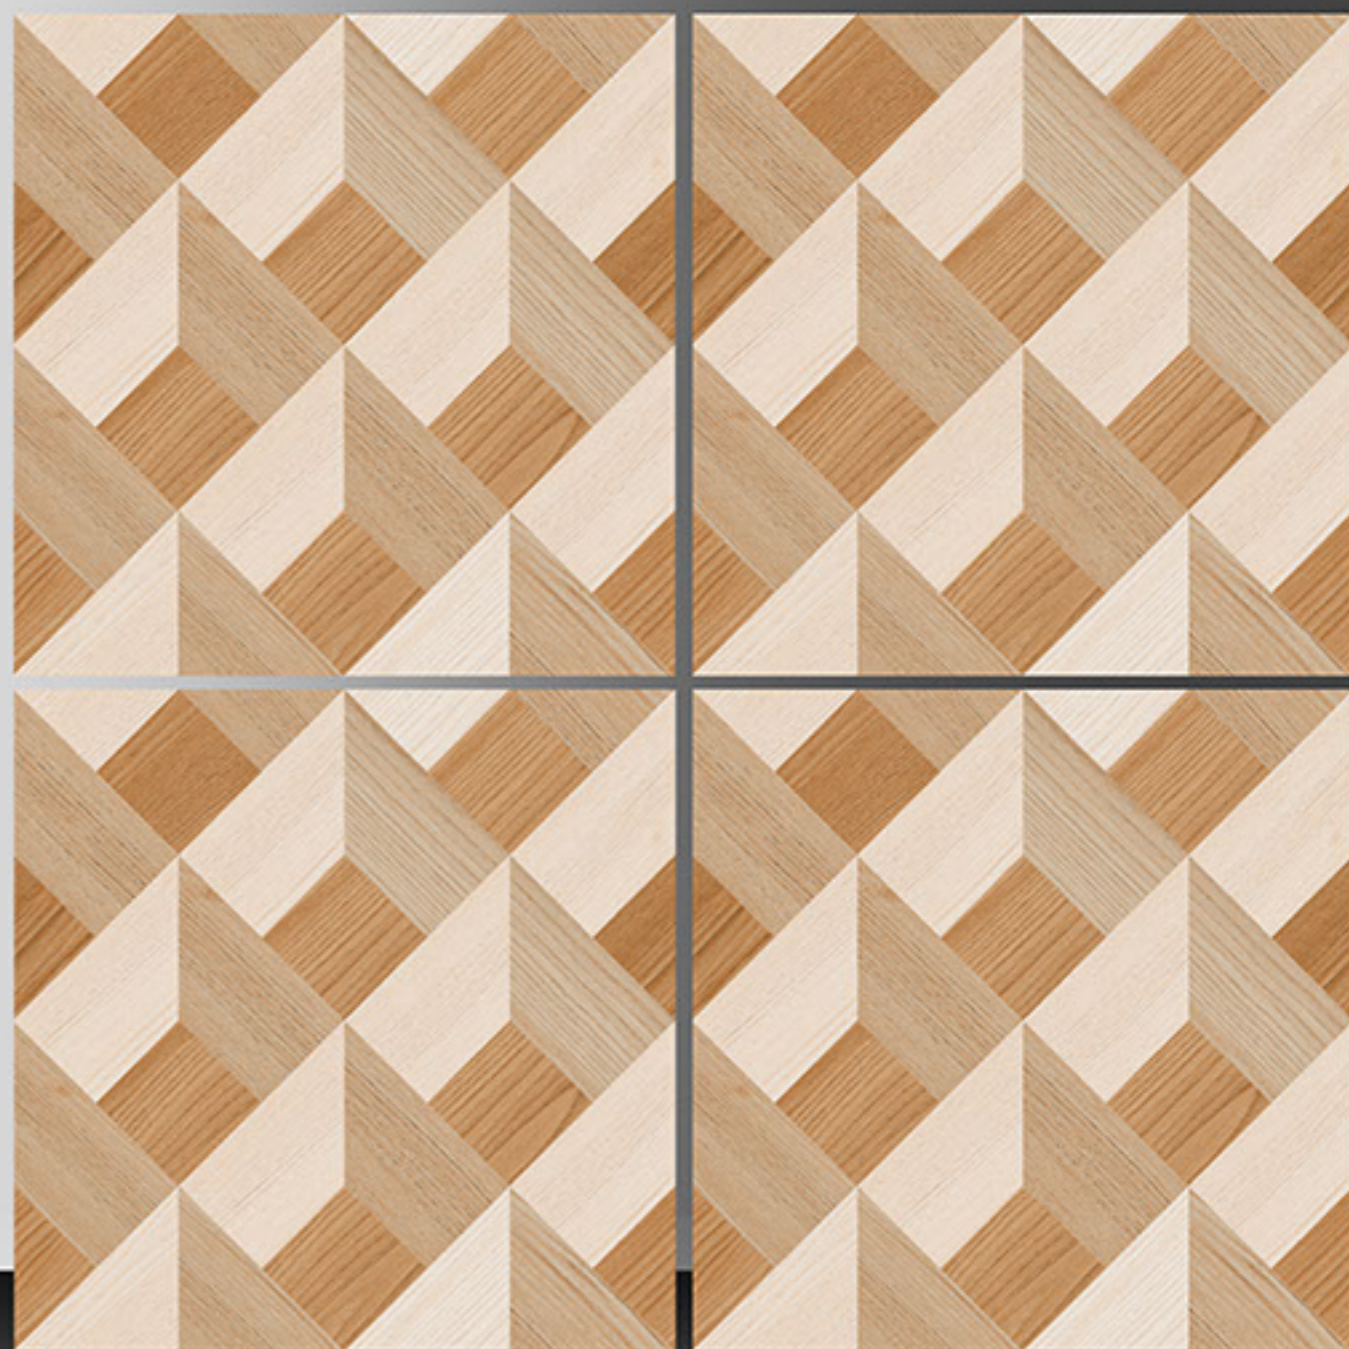

GVT PORCELAIN
600X600

MATT SERIES