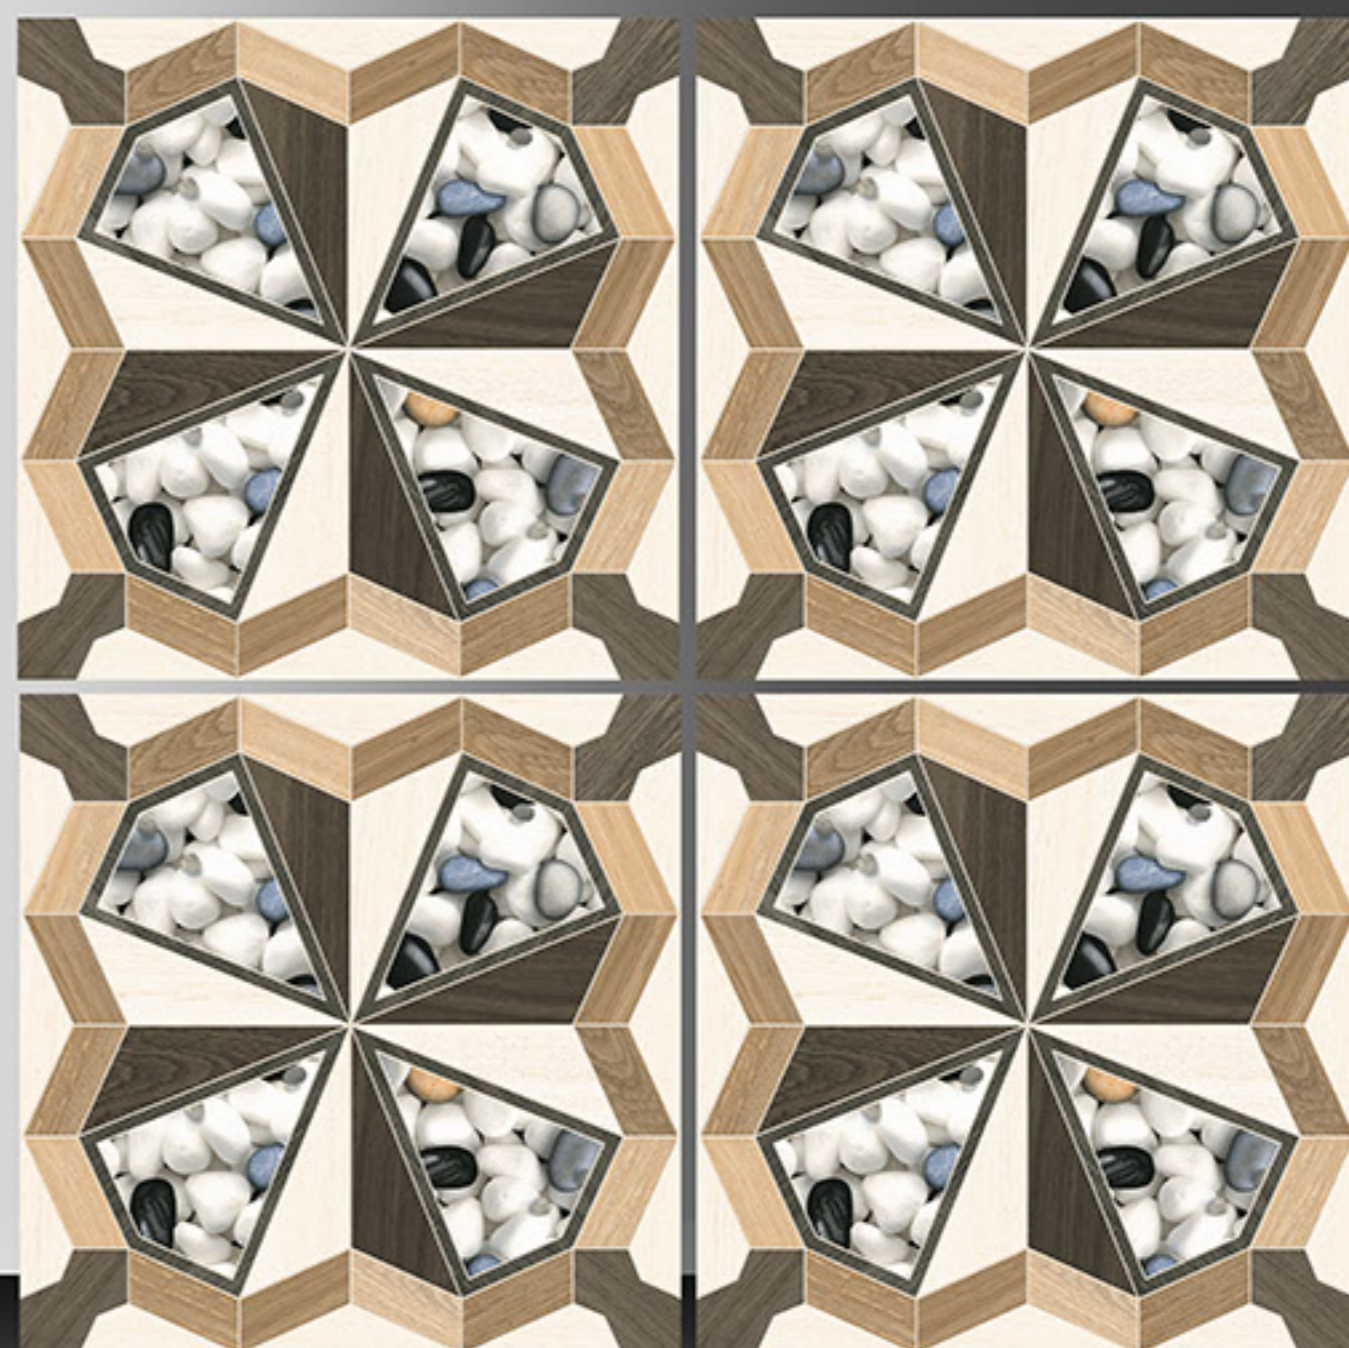

MATT SERIES