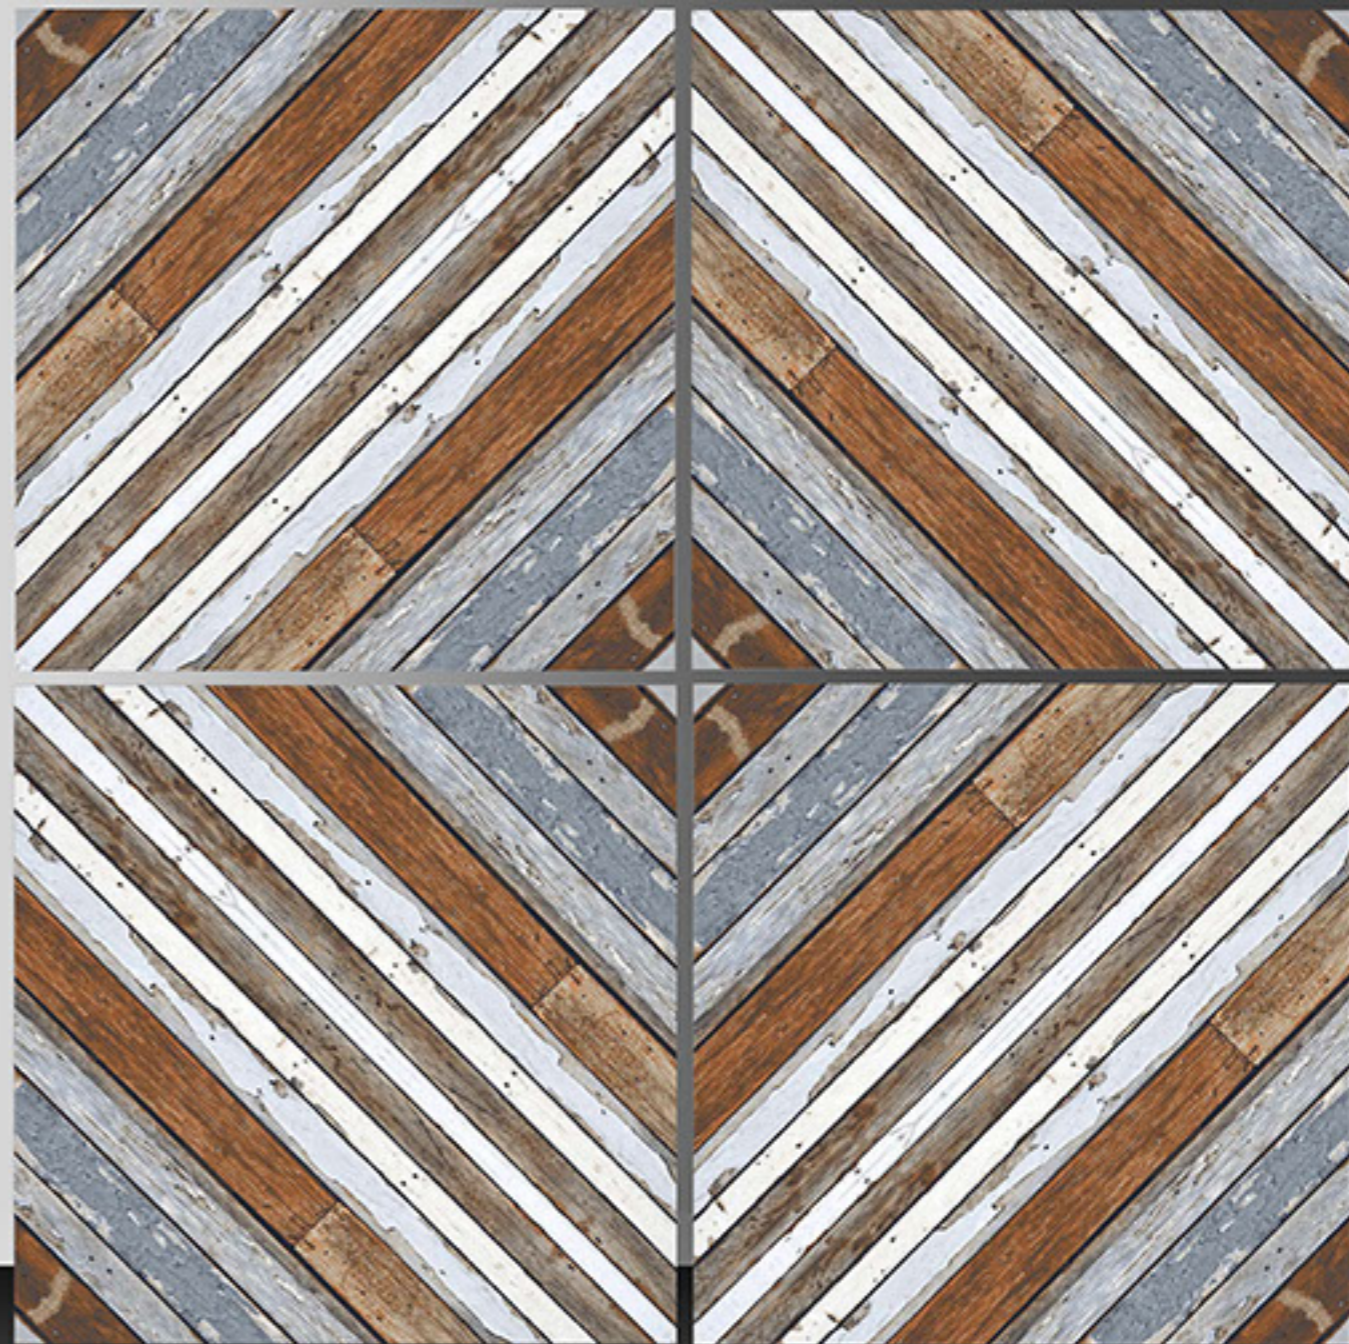

MATT SERIES

GVT PORCELAIN
600X600 mm

9098

GVT PORCELAIN
600X600

MATT SERIES

GVT PORCELAIN
600X600 mm

9099

GVT PORCELAIN
600X600