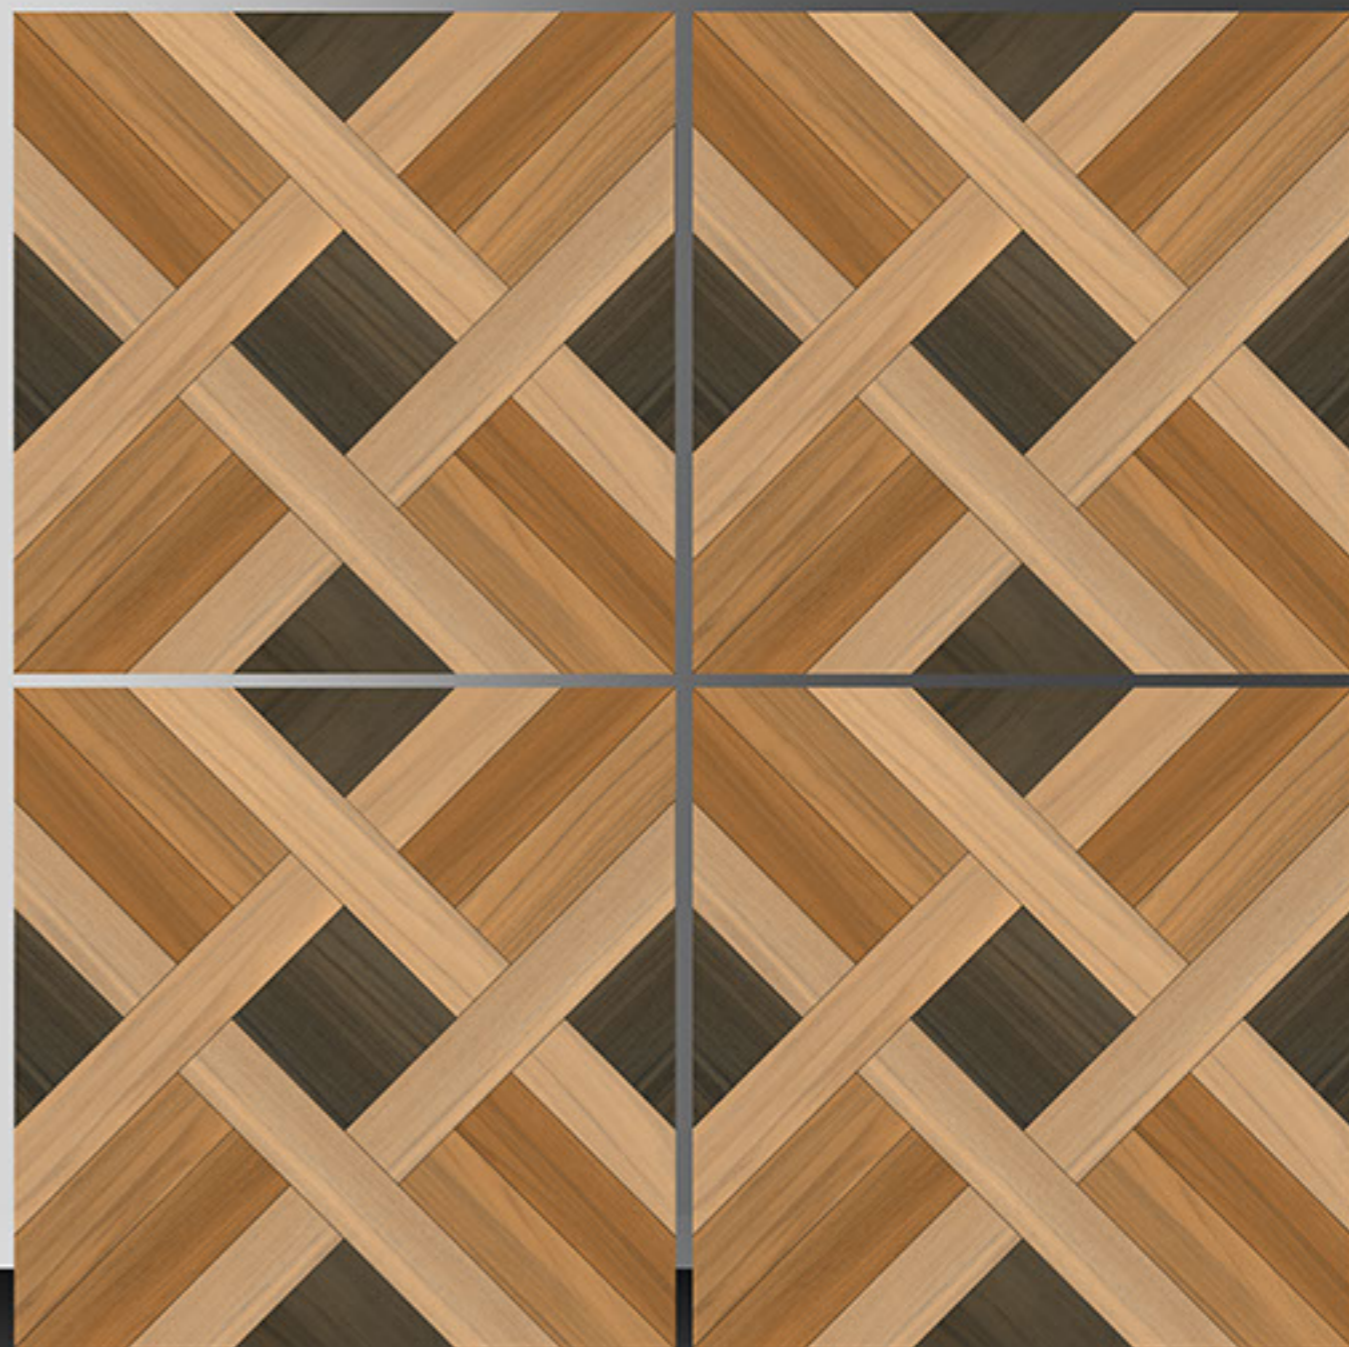

GVT PORCELAIN
600X600 mm

9088

GVT PORCELAIN
600X600

MATT SERIES

GVT PORCELAIN
600X600 mm

9089

GVT PORCELAIN
600X600

MATT SERIES