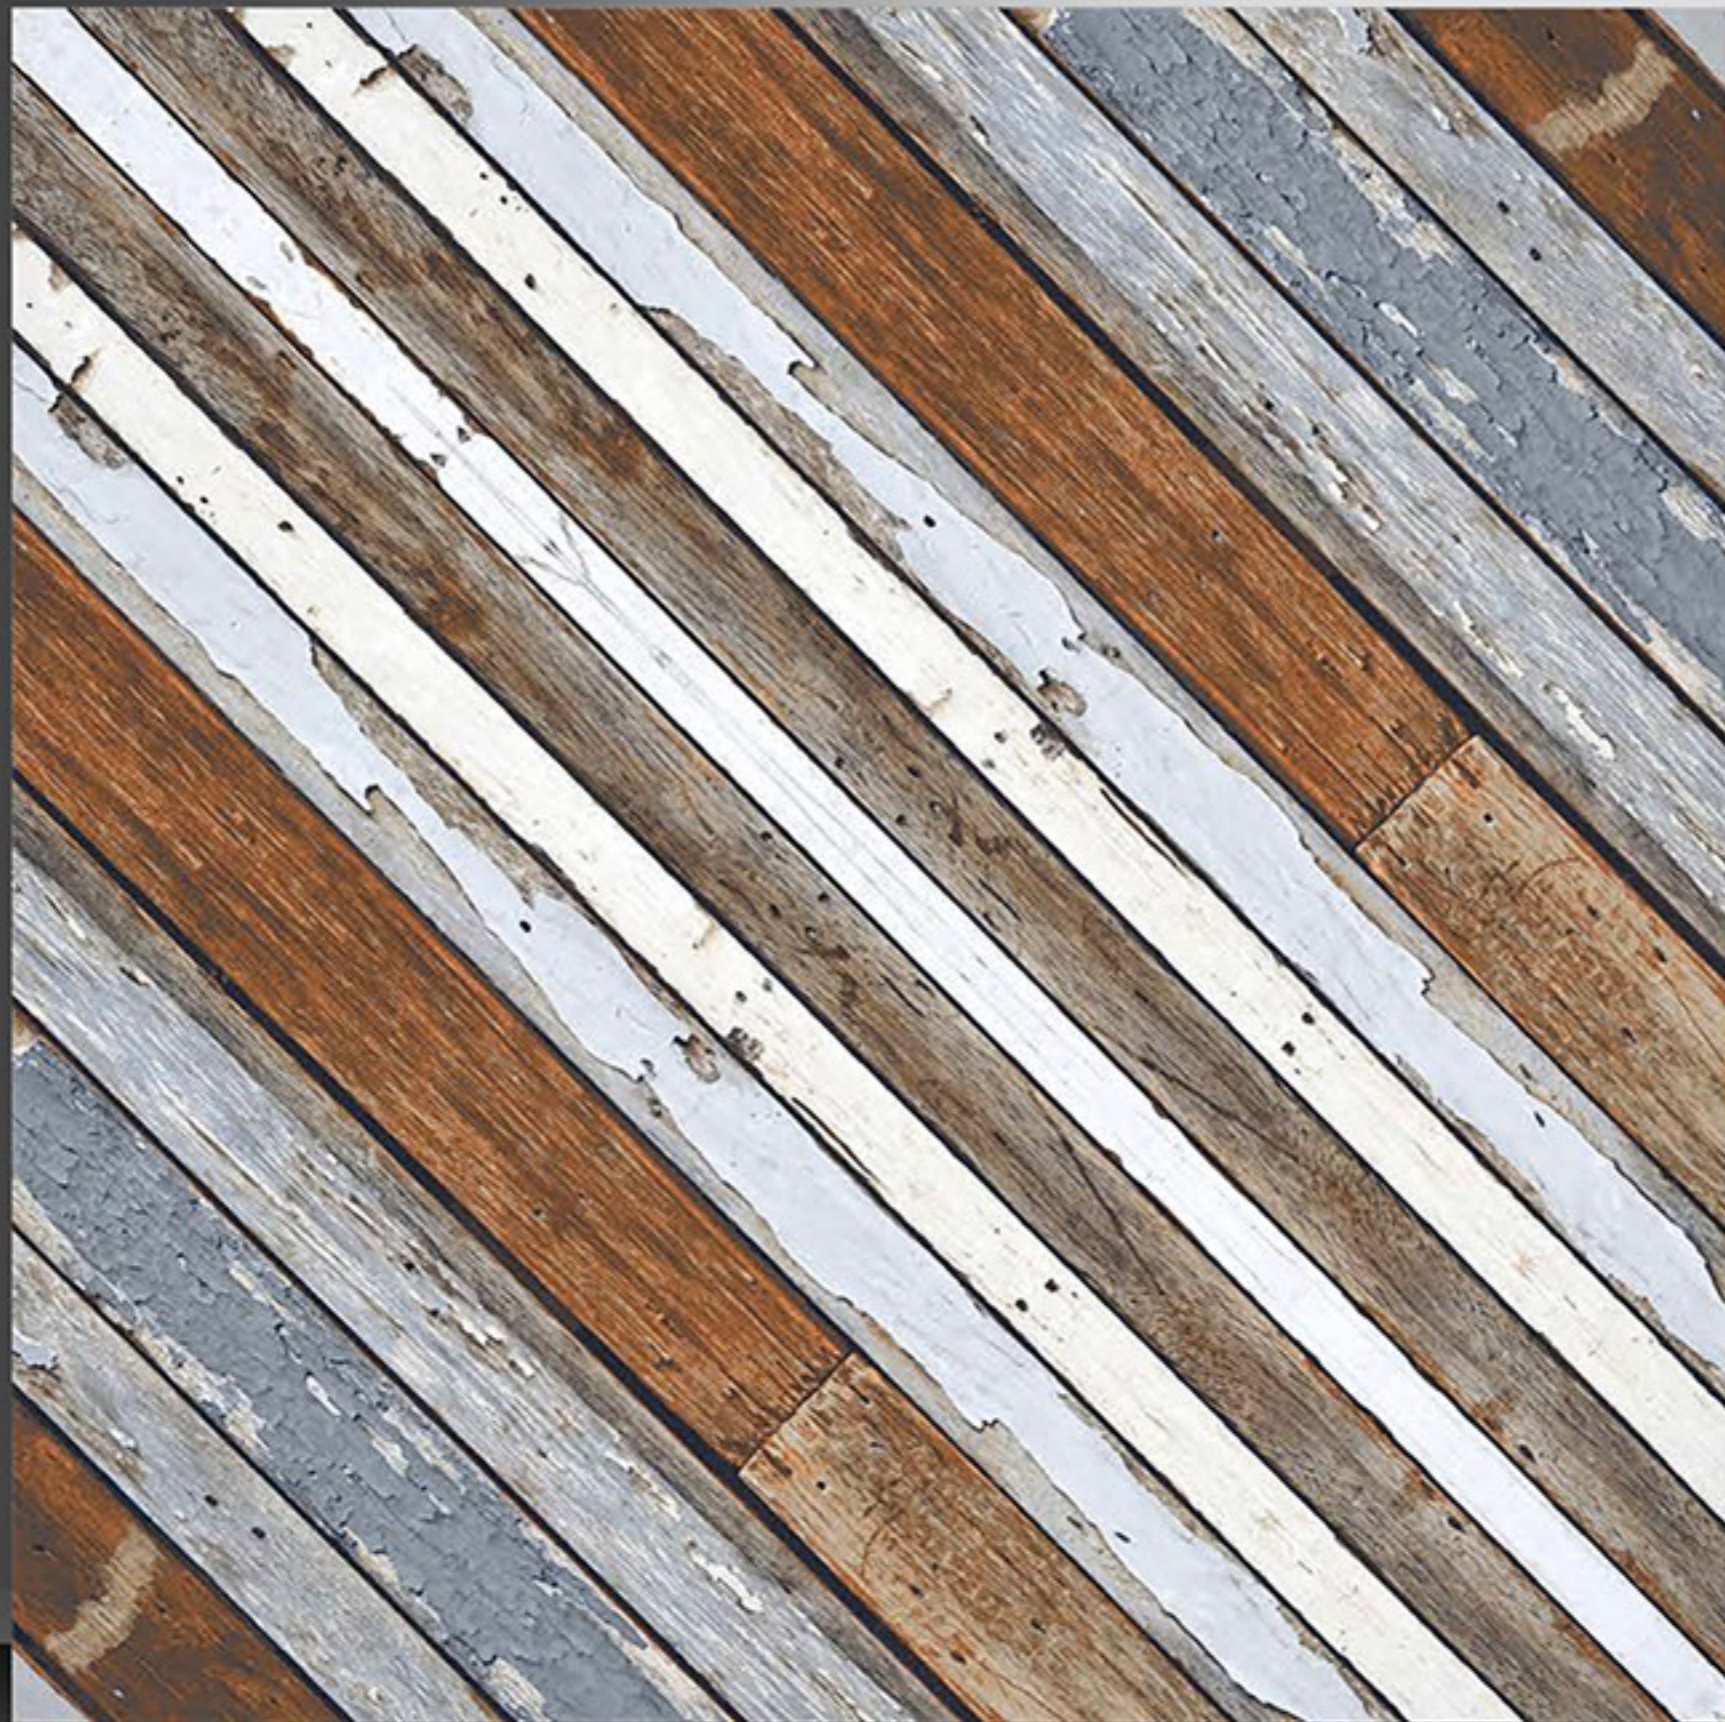

GVT PORCELAIN
600X600 mm

9098