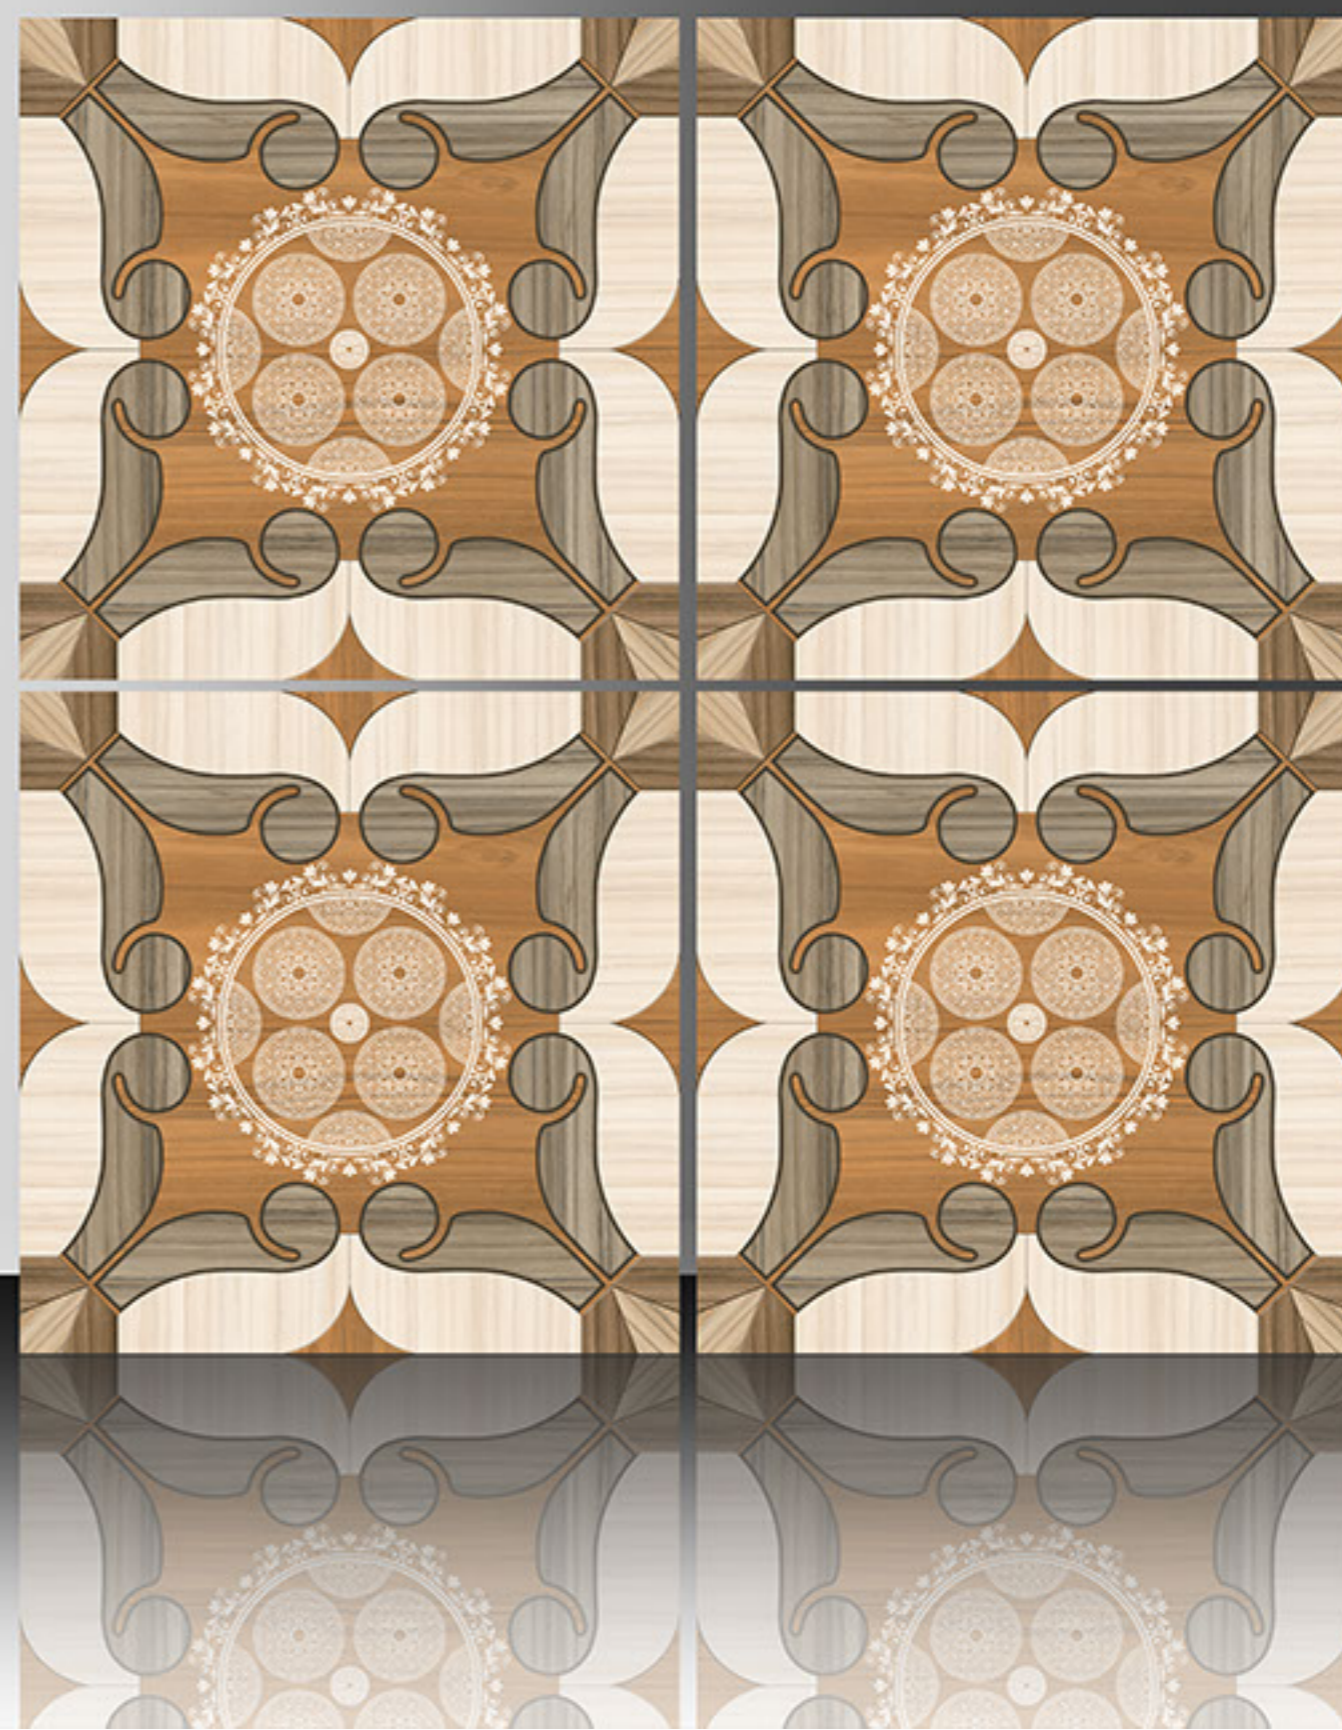

GVT PORCELAIN
600X600

MATT SERIES