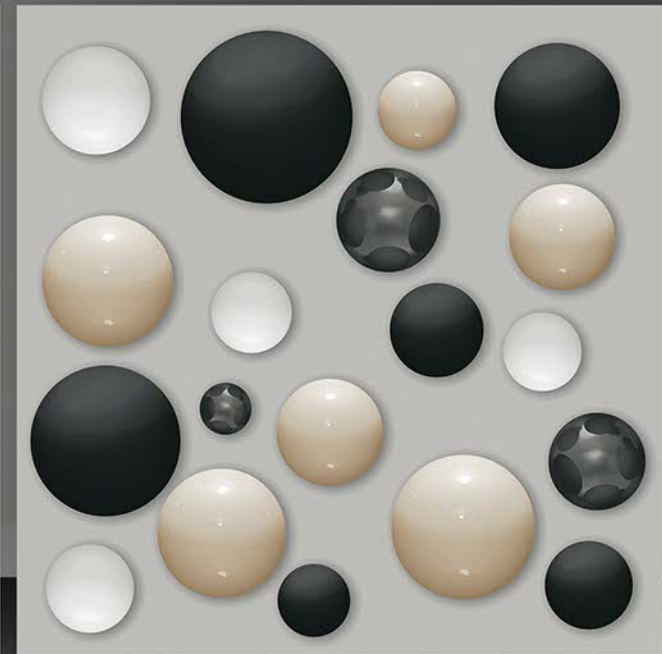

GVT PORCELAIN
600X600

3D SERIES

GLOSSY

GVT PORCELAIN
600X600 mm

5040

GVT PORCELAIN
600X600

3D SERIES

GLOSSY