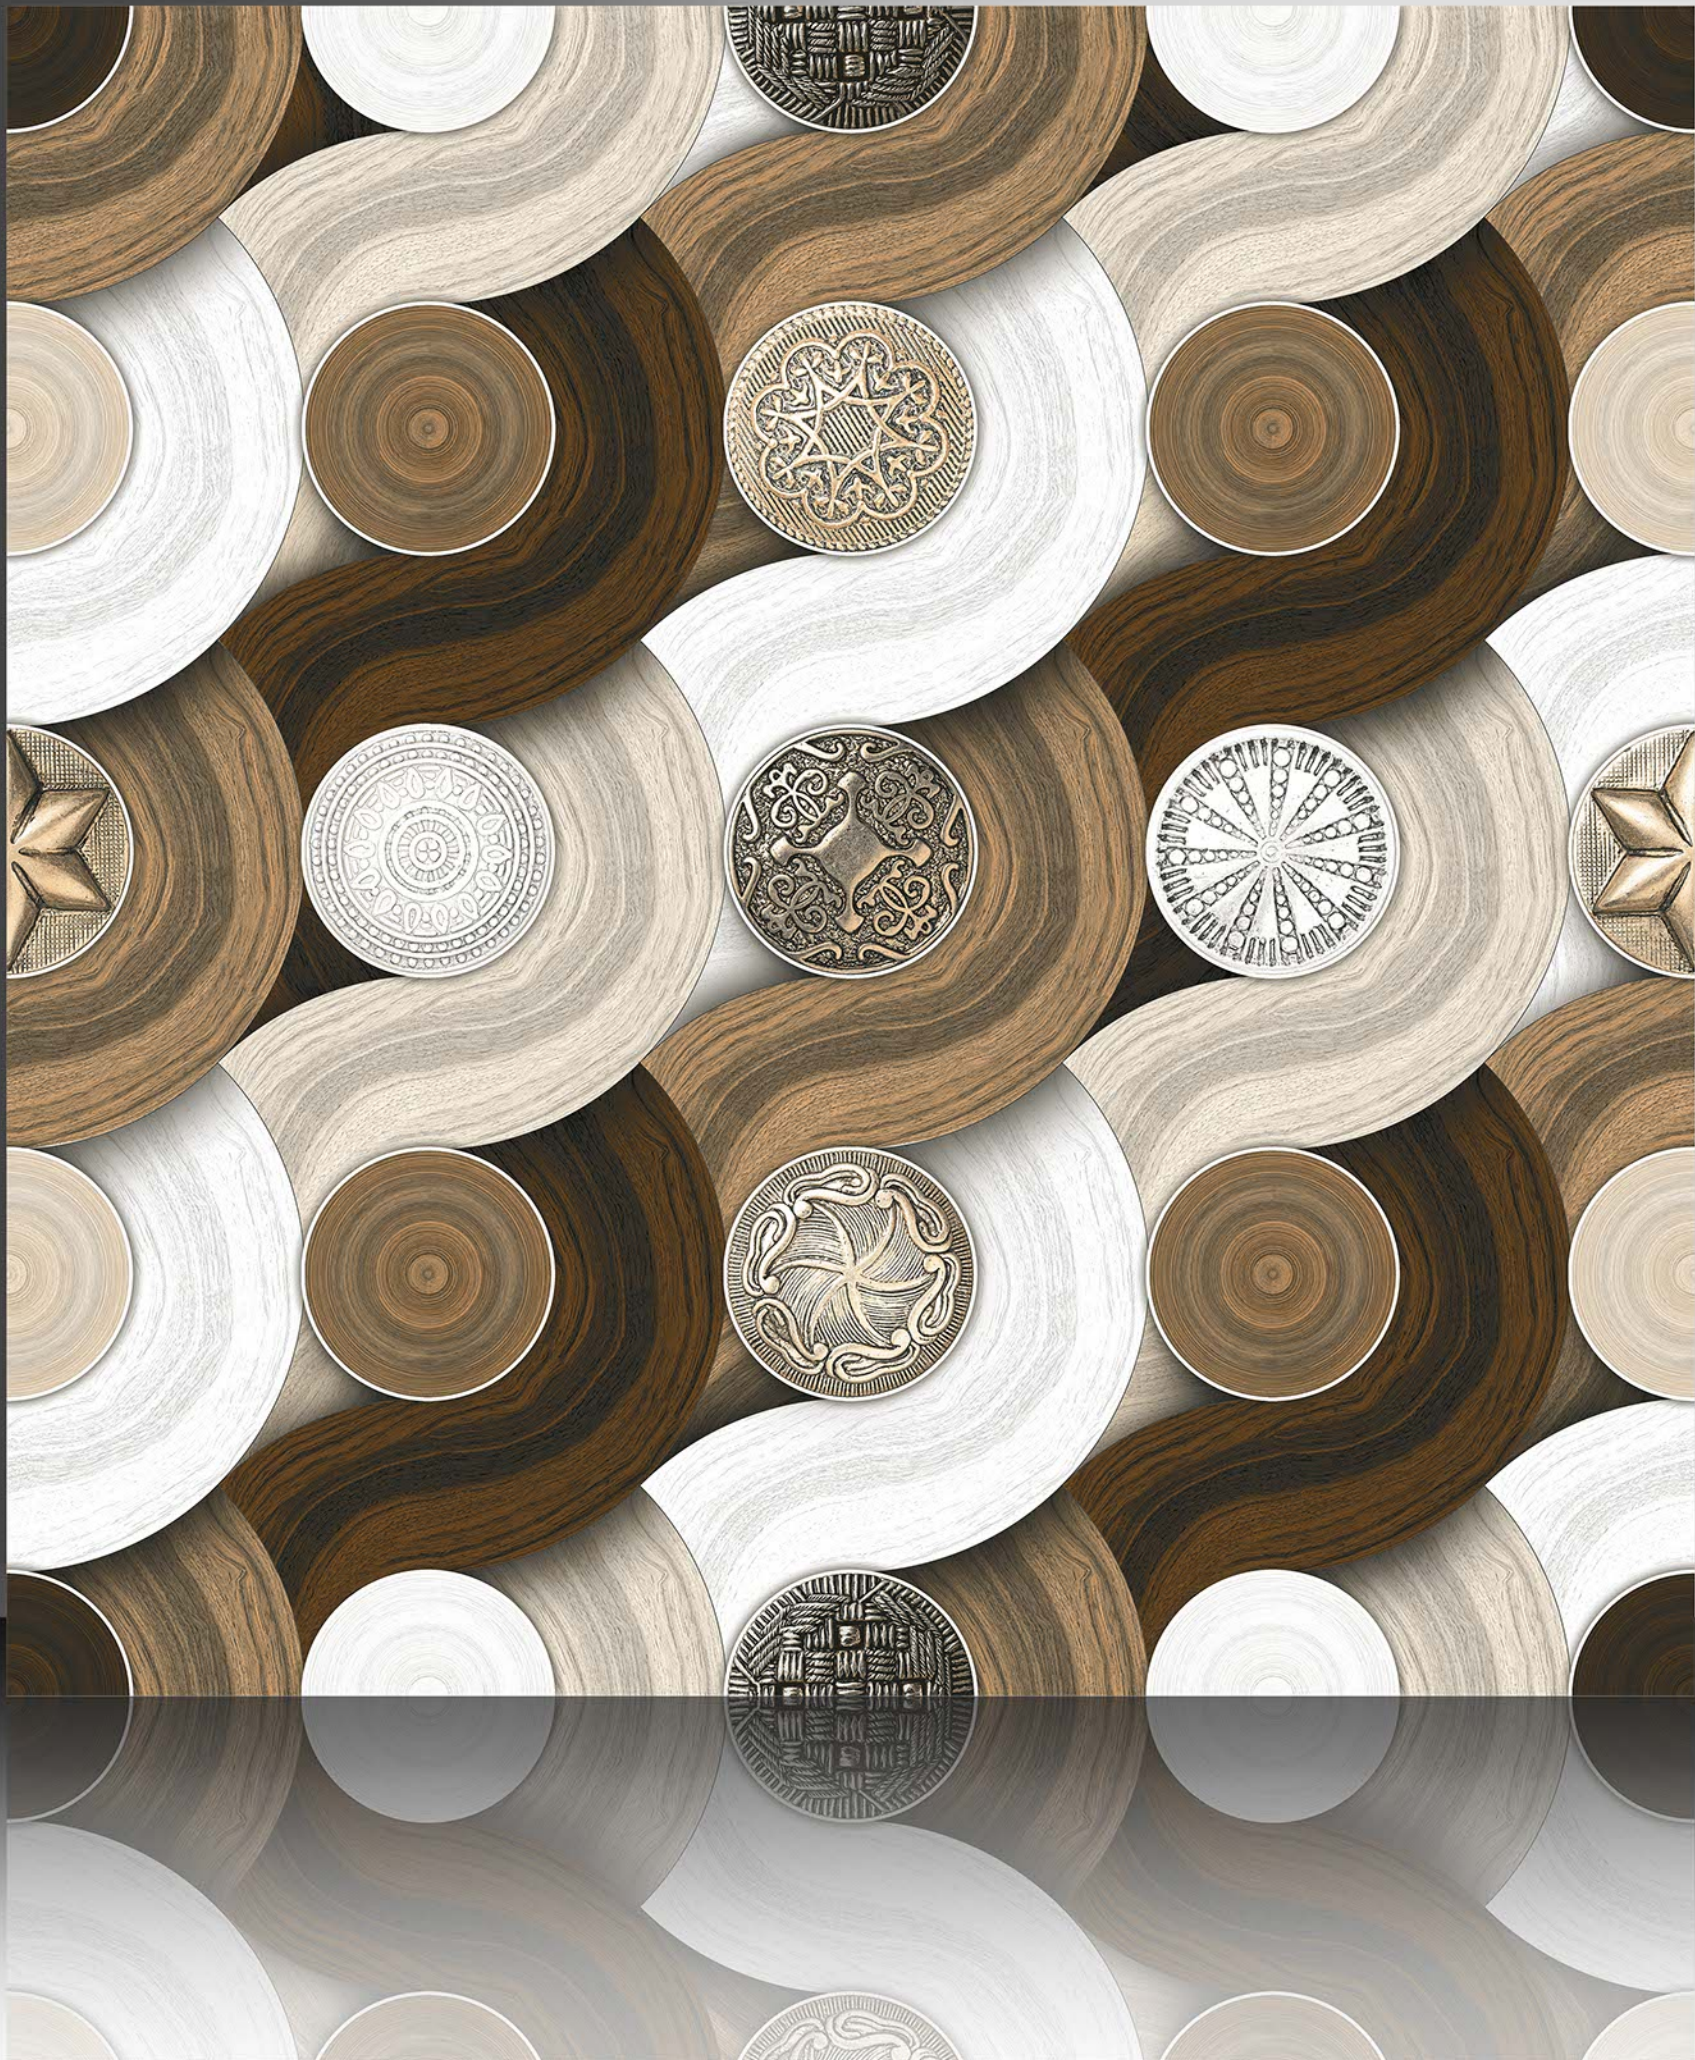

GVT PORCELAIN
600X600 mm

5032