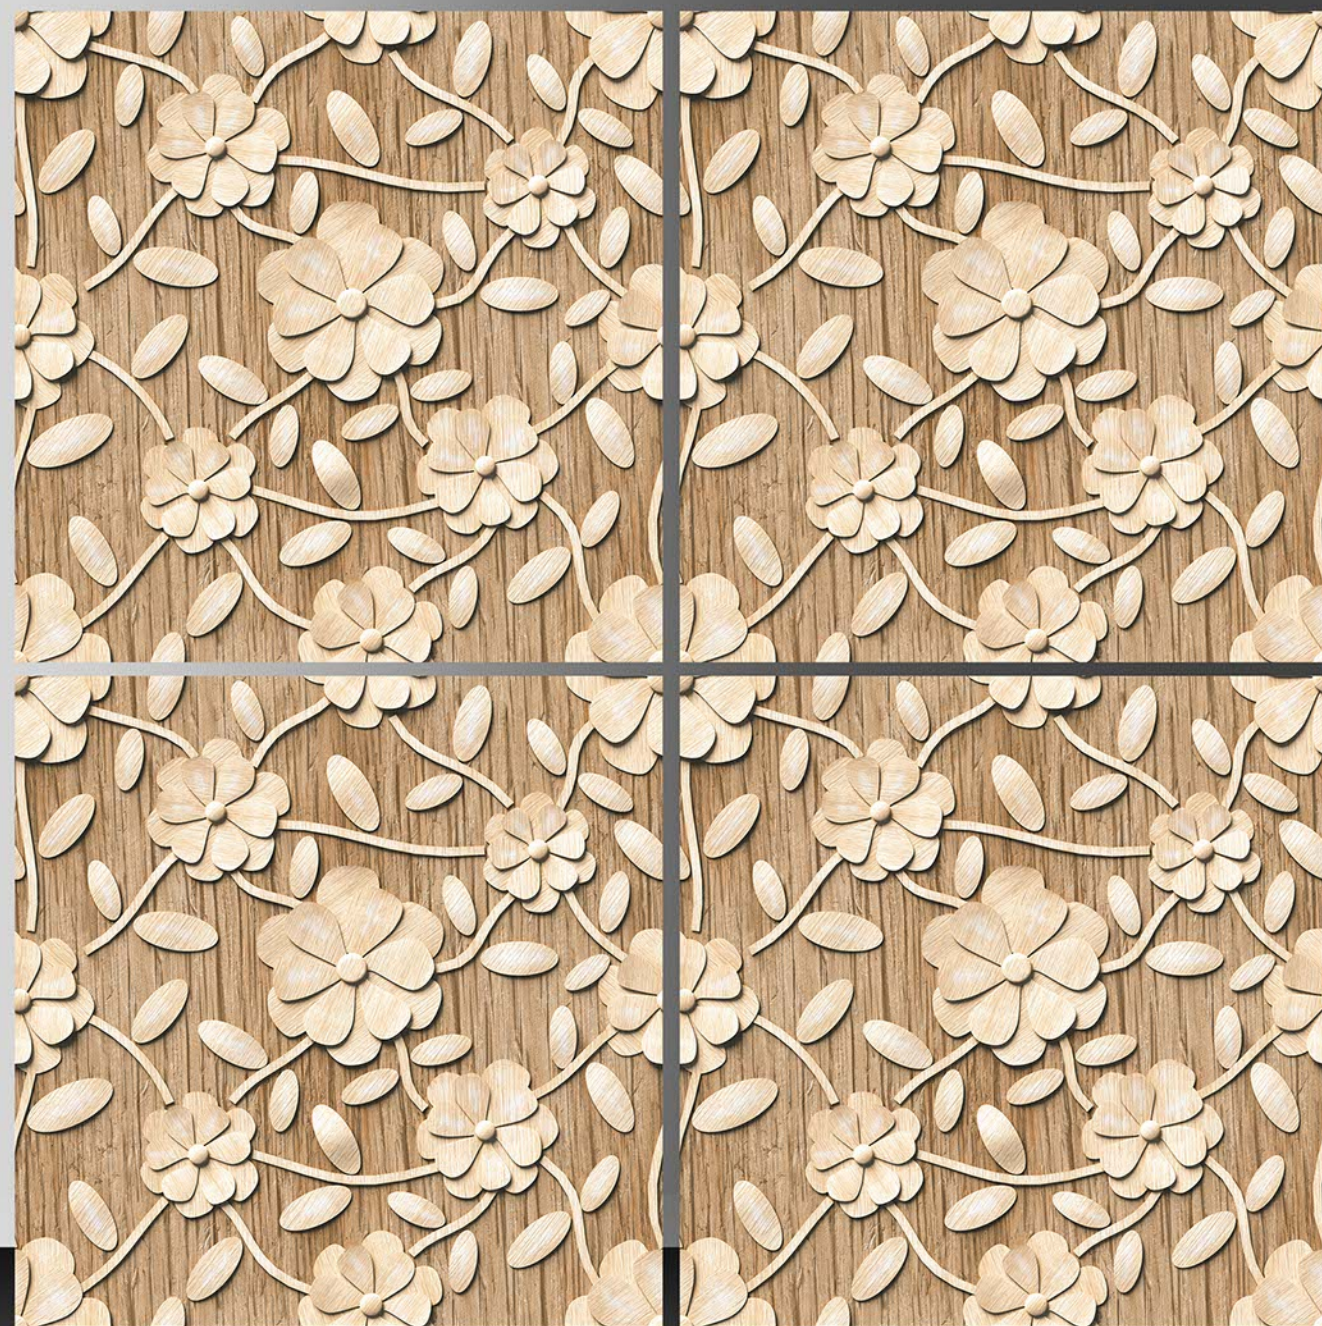

GVT PORCELAIN
600X600

3D SERIES

GLOSSY