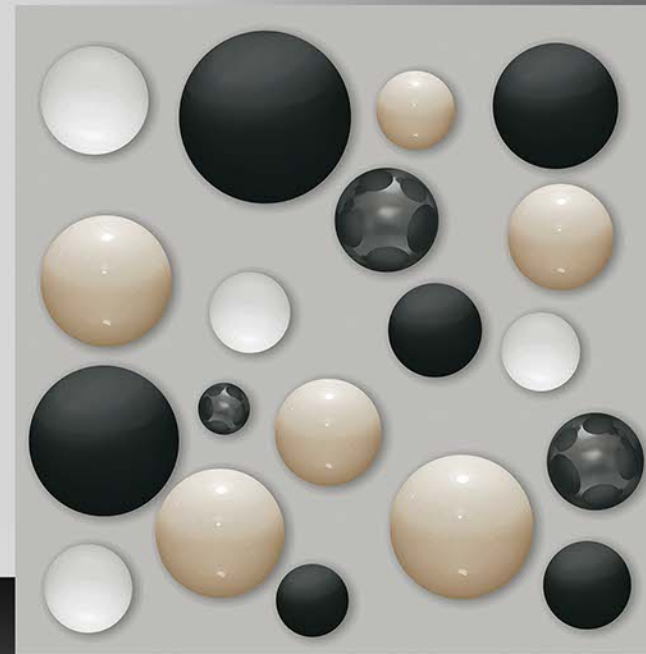

GVT PORCELAIN
600X600

3D SERIES

GLOSSY

GVT PORCELAIN
600X600 mm

5040

GVT PORCELAIN
600X600

3D SERIES

GLOSSY