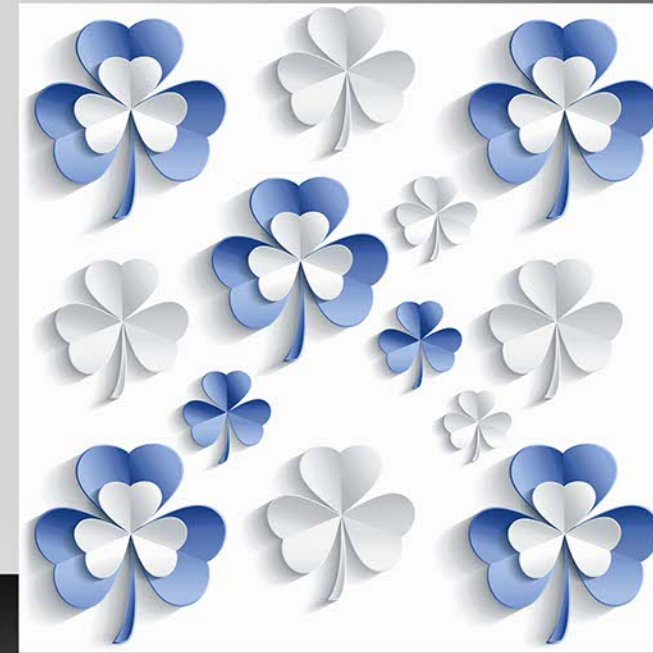

GVT PORCELAIN
600X600 mm

GVT PORCELAIN
600X600

5001

3D SERIES

GLOSSY

GVT PORCELAIN
600X600 mm

GVT PORCELAIN
600X600 mm

5002