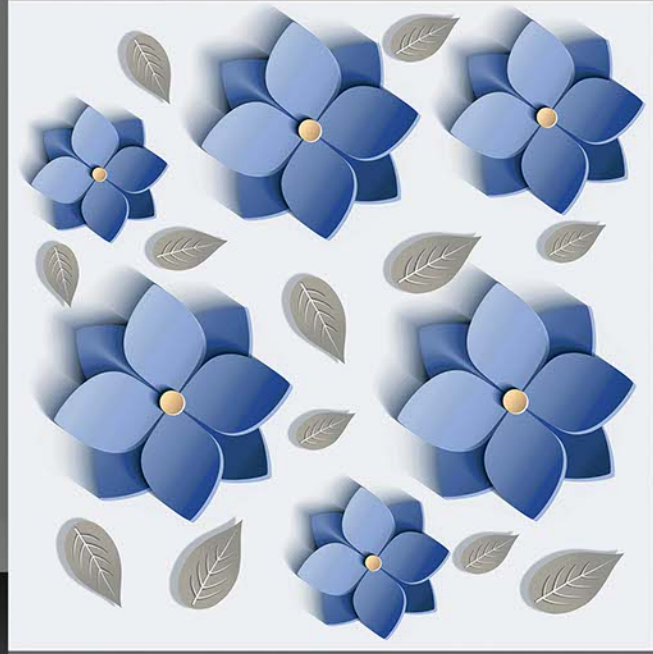

GVT PORCELAIN
600X600

3D SERIES

GLOSSY