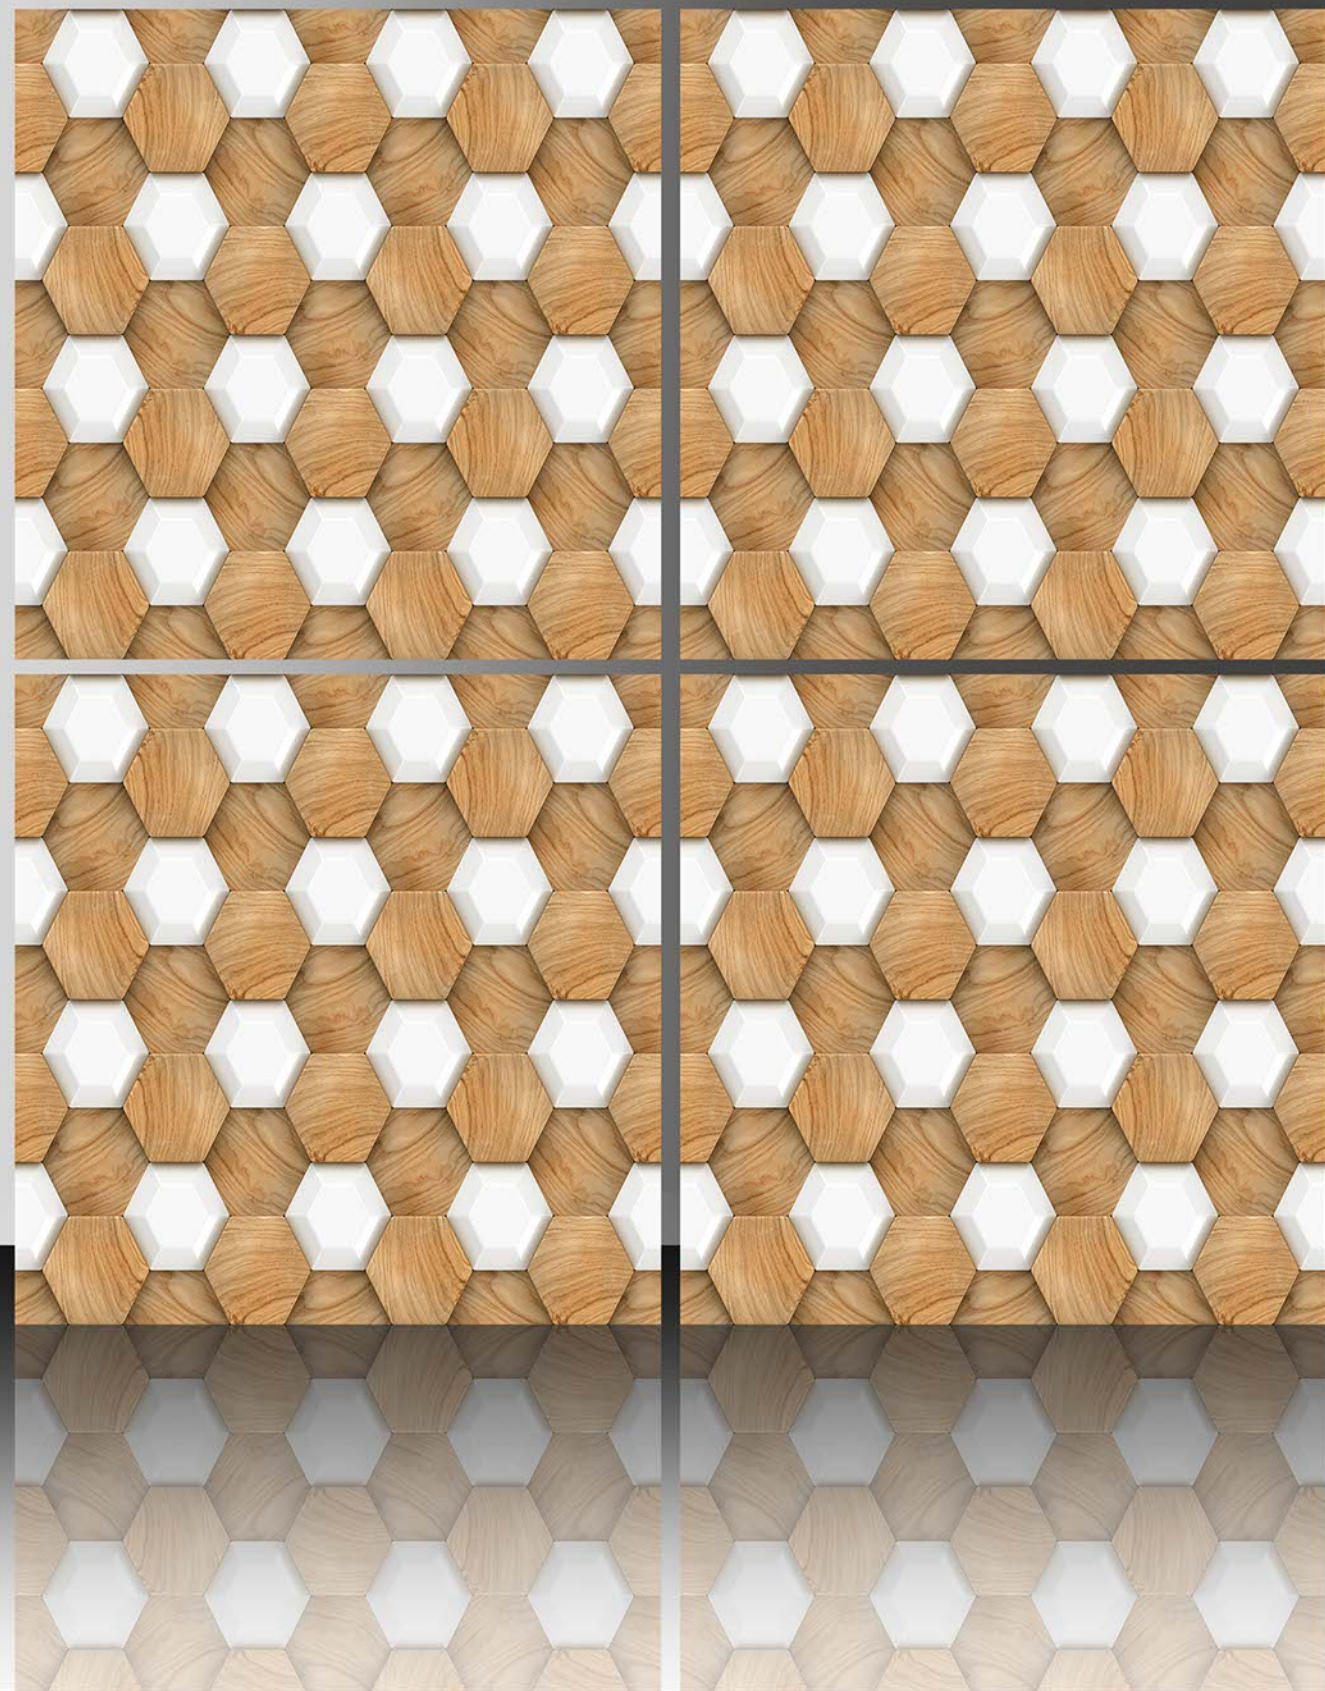

GLOSSY

GVT PORCELAIN
600X600 mm

5009

GVT PORCELAIN
600X600

3D SERIES

GLOSSY

GVT PORCELAIN
600X600 mm

GVT PORCELAIN
600X600