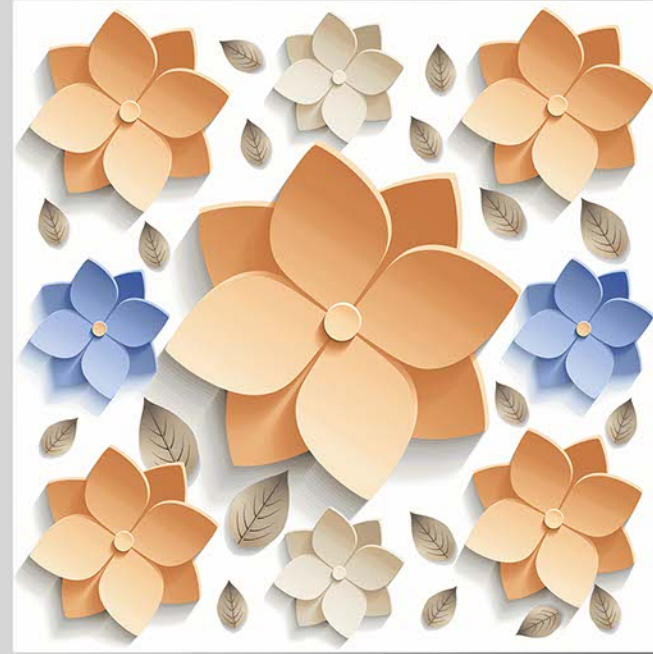

GVT PORCELAIN
600X600

3D SERIES

GLOSSY