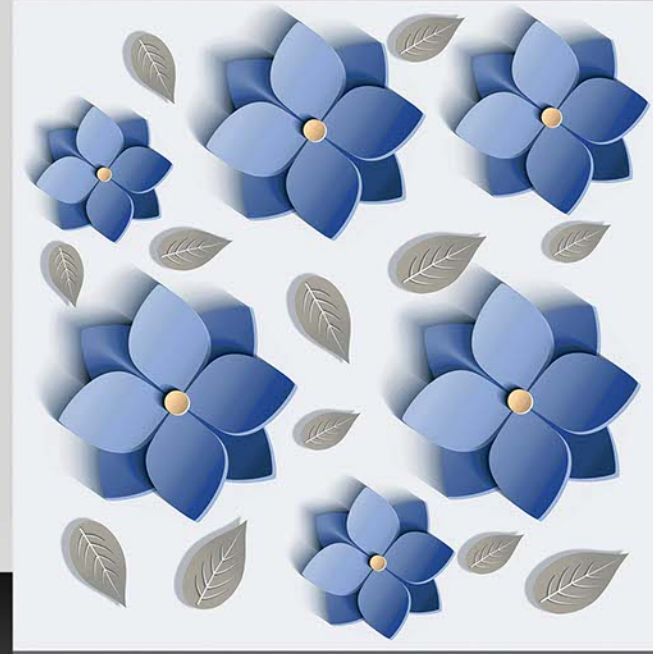

GVT PORCELAIN
600X600

3D SERIES

GLOSSY