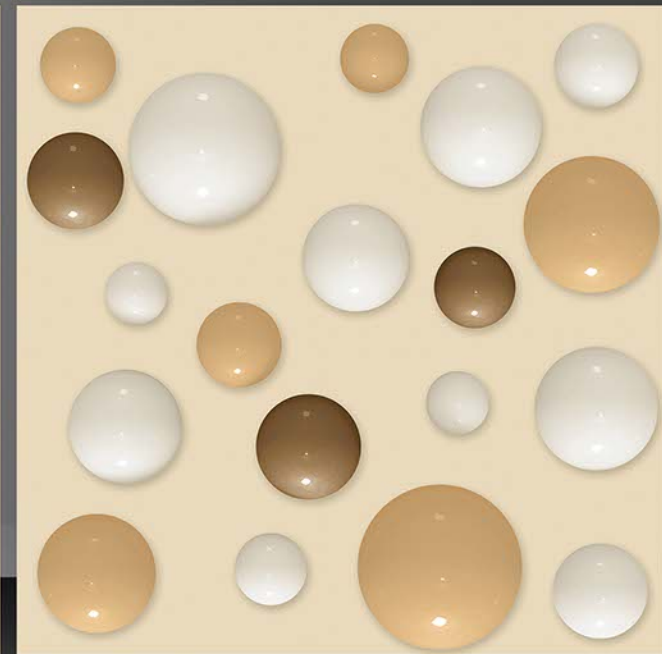

GLOSSY

GVT PORCELAIN
600X600 mm

5046

GVT PORCELAIN
600X600

3D SERIES

GLOSSY

GVT PORCELAIN
600X600 mm

GVT PORCELAIN
600X600