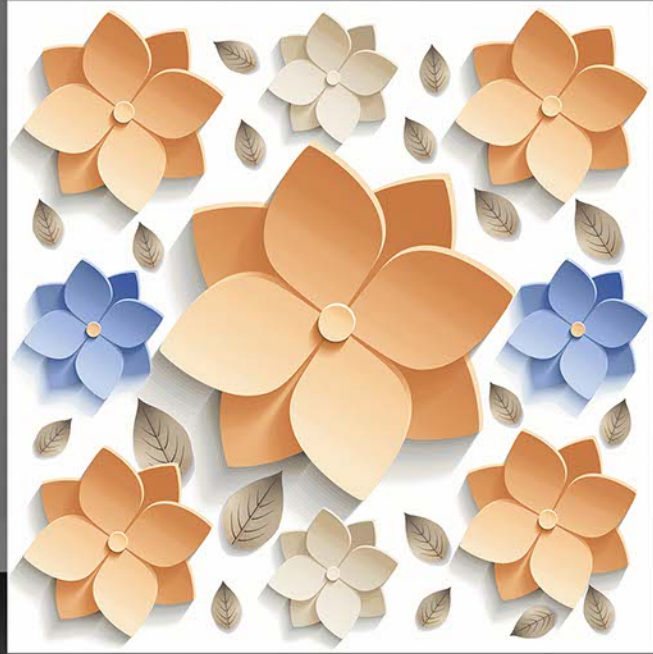

GVT PORCELAIN
600X600

3D SERIES

GLOSSY