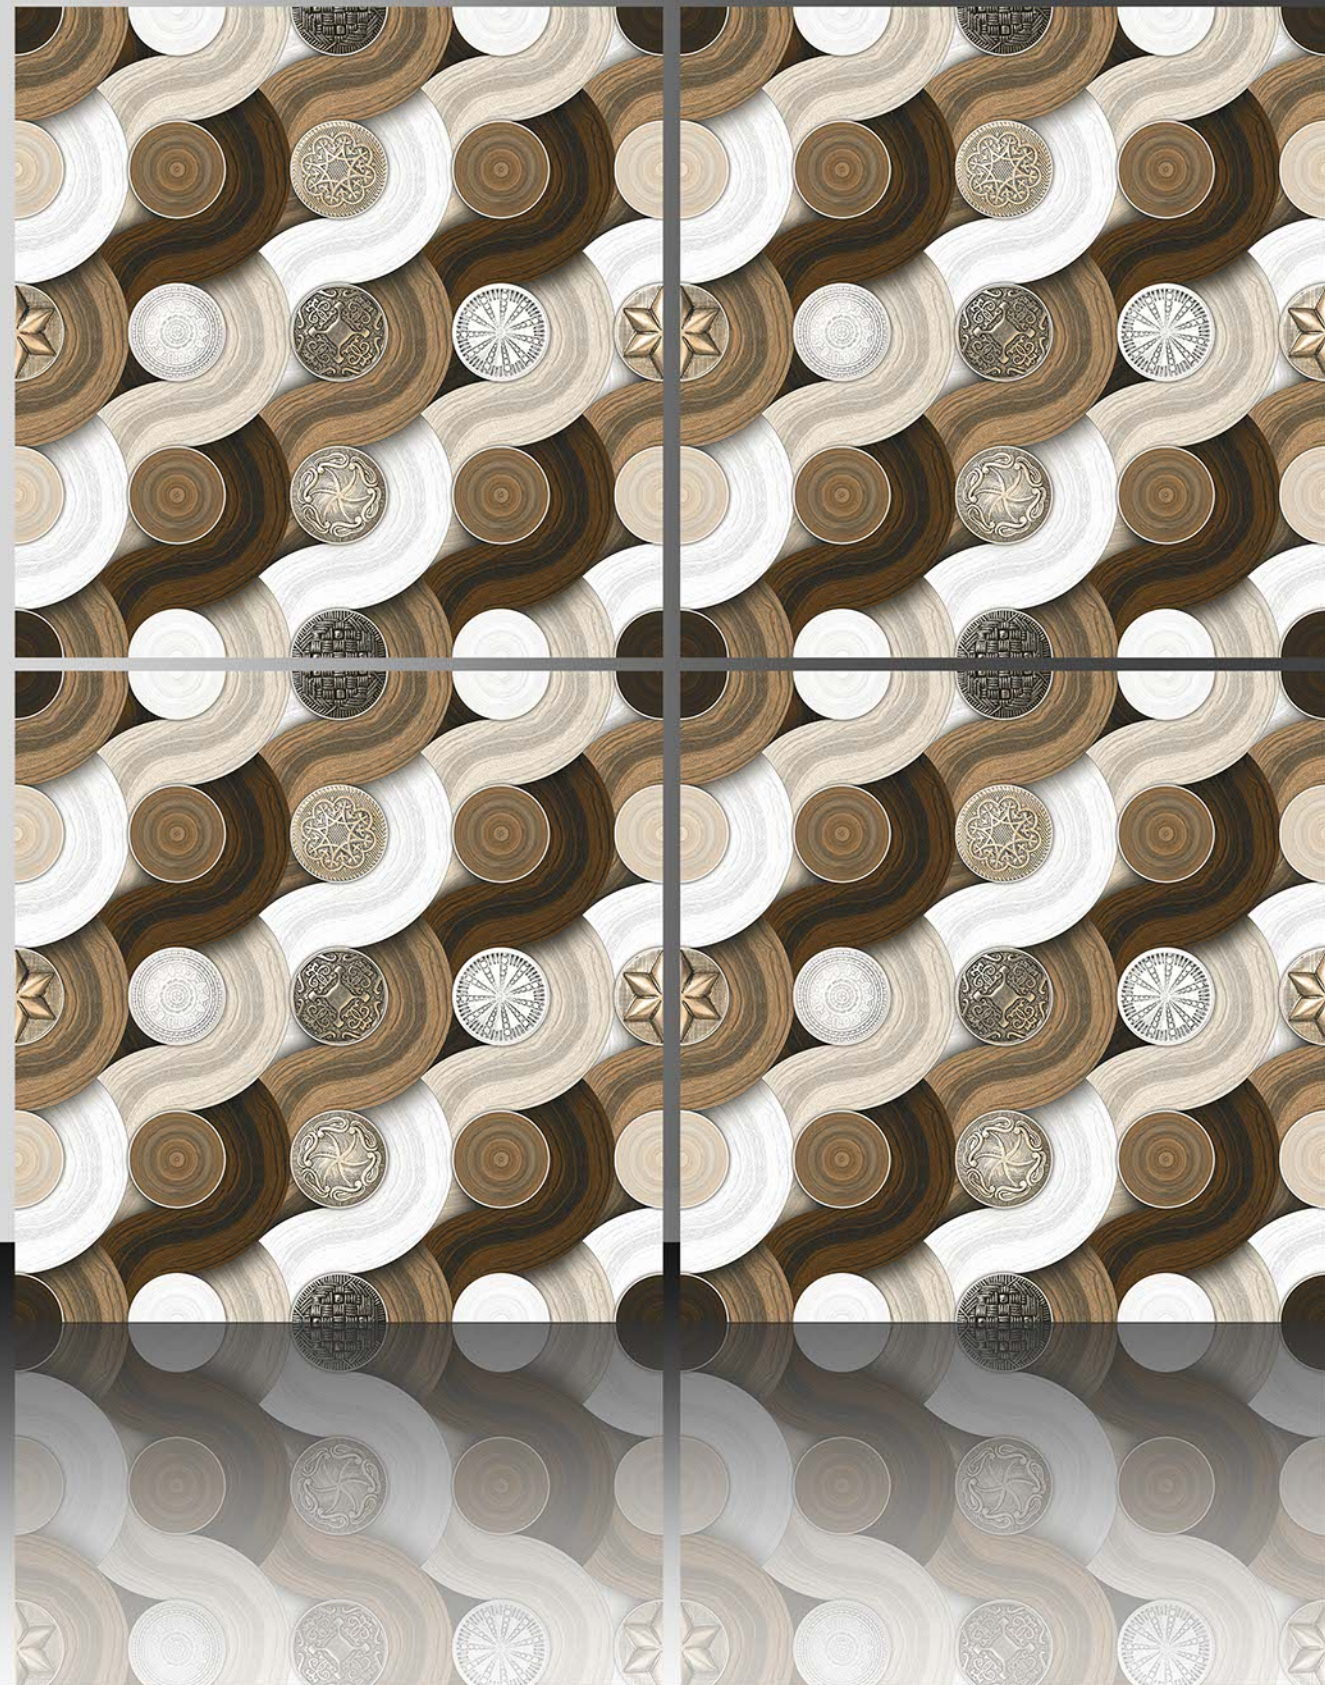

3D SERIES

GLOSSY

GVT PORCELAIN
600X600 mm

5032

GVT PORCELAIN
600X600

3D SERIES

GLOSSY

GVT PORCELAIN
600X600 mm