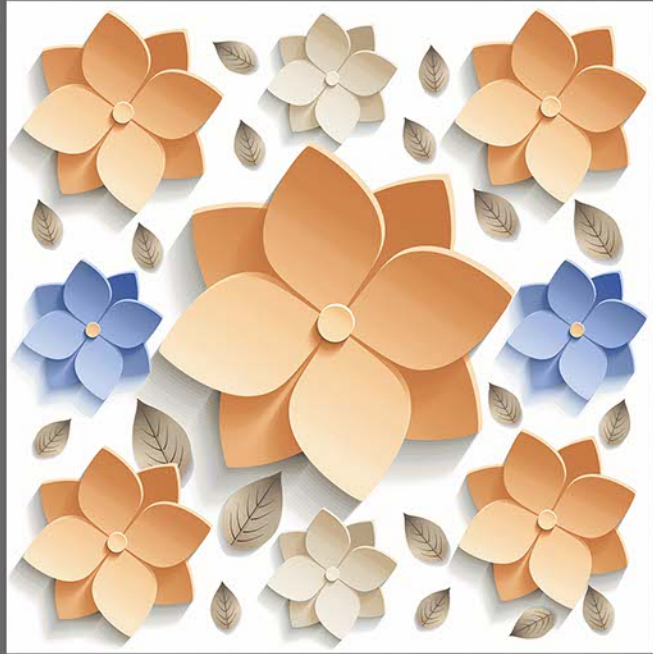

GVT PORCELAIN
600X600

3D SERIES

GLOSSY