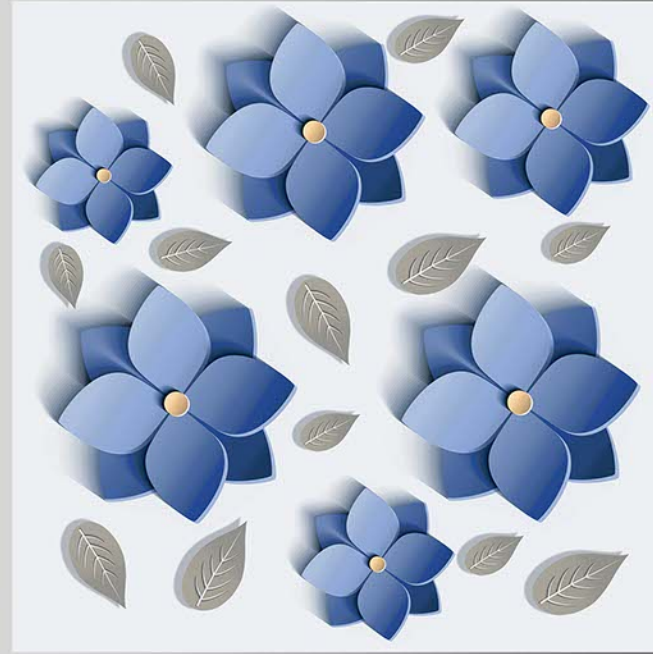

GVT PORCELAIN
600X600

3D SERIES

GLOSSY