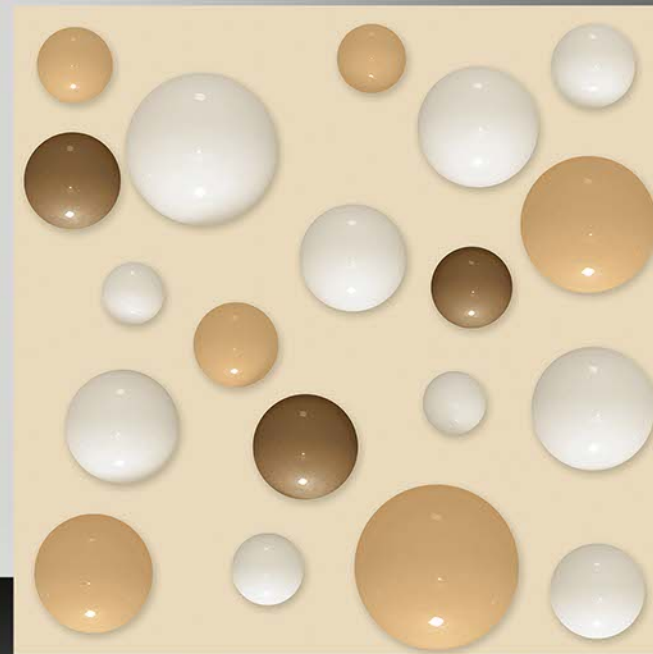

GLOSSY

GVT PORCELAIN
600X600 mm

5046

GVT PORCELAIN
600X600

3D SERIES

GLOSSY

GVT PORCELAIN
600X600 mm

GVT PORCELAIN
600X600