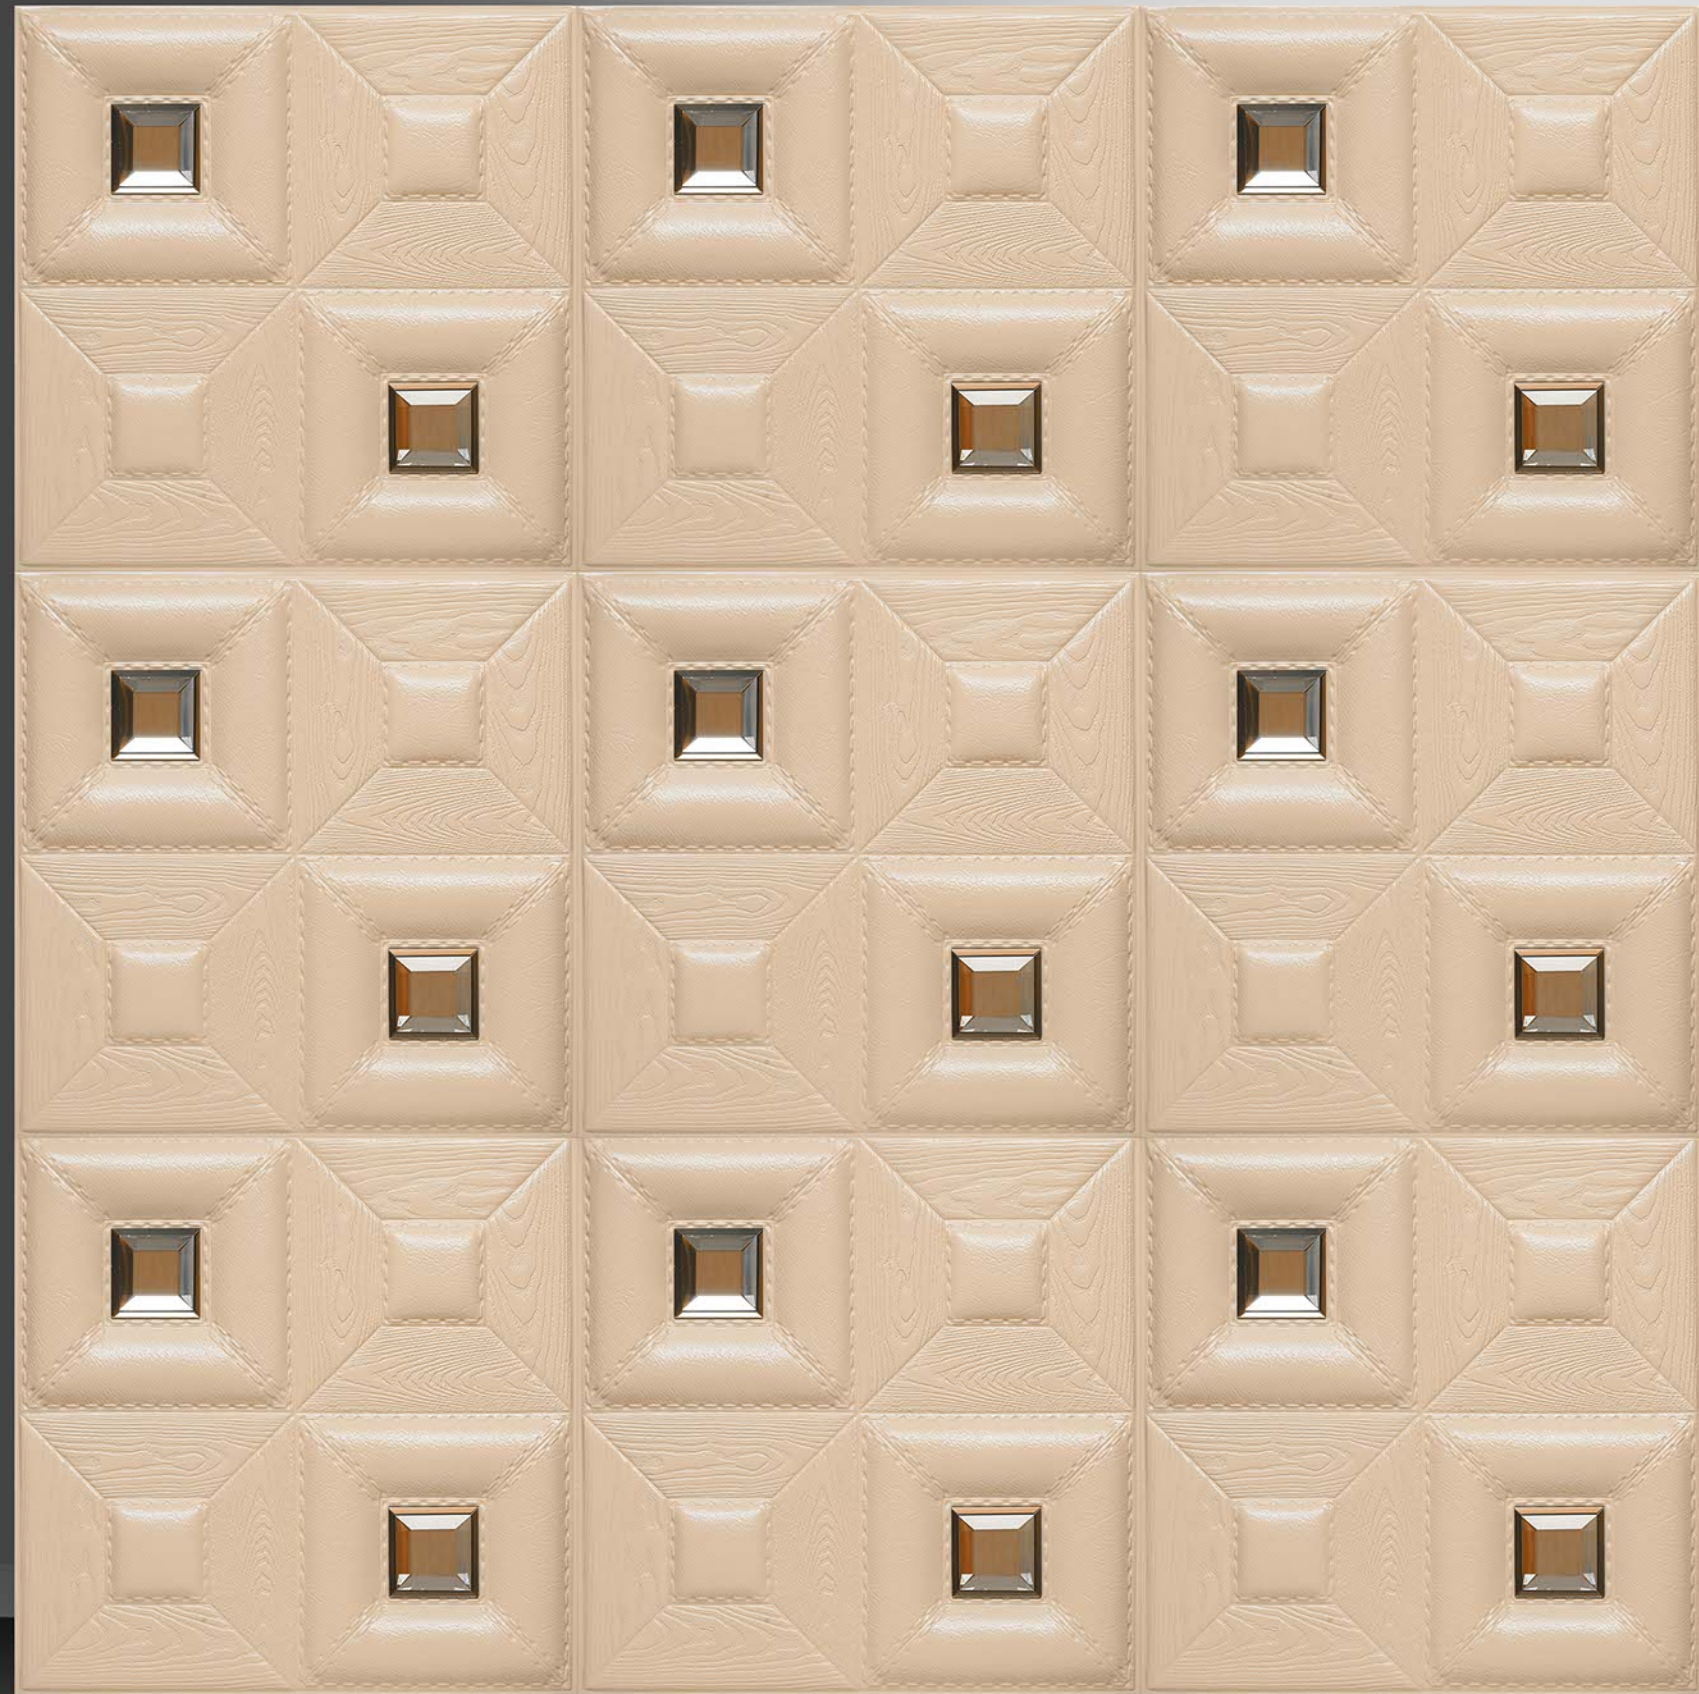

5007

GVT PORCELAIN
600X600

3D SERIES

GLOSSY

GVT PORCELAIN
600X600 mm

5008

GVT PORCELAIN
600X600

3D SERIES