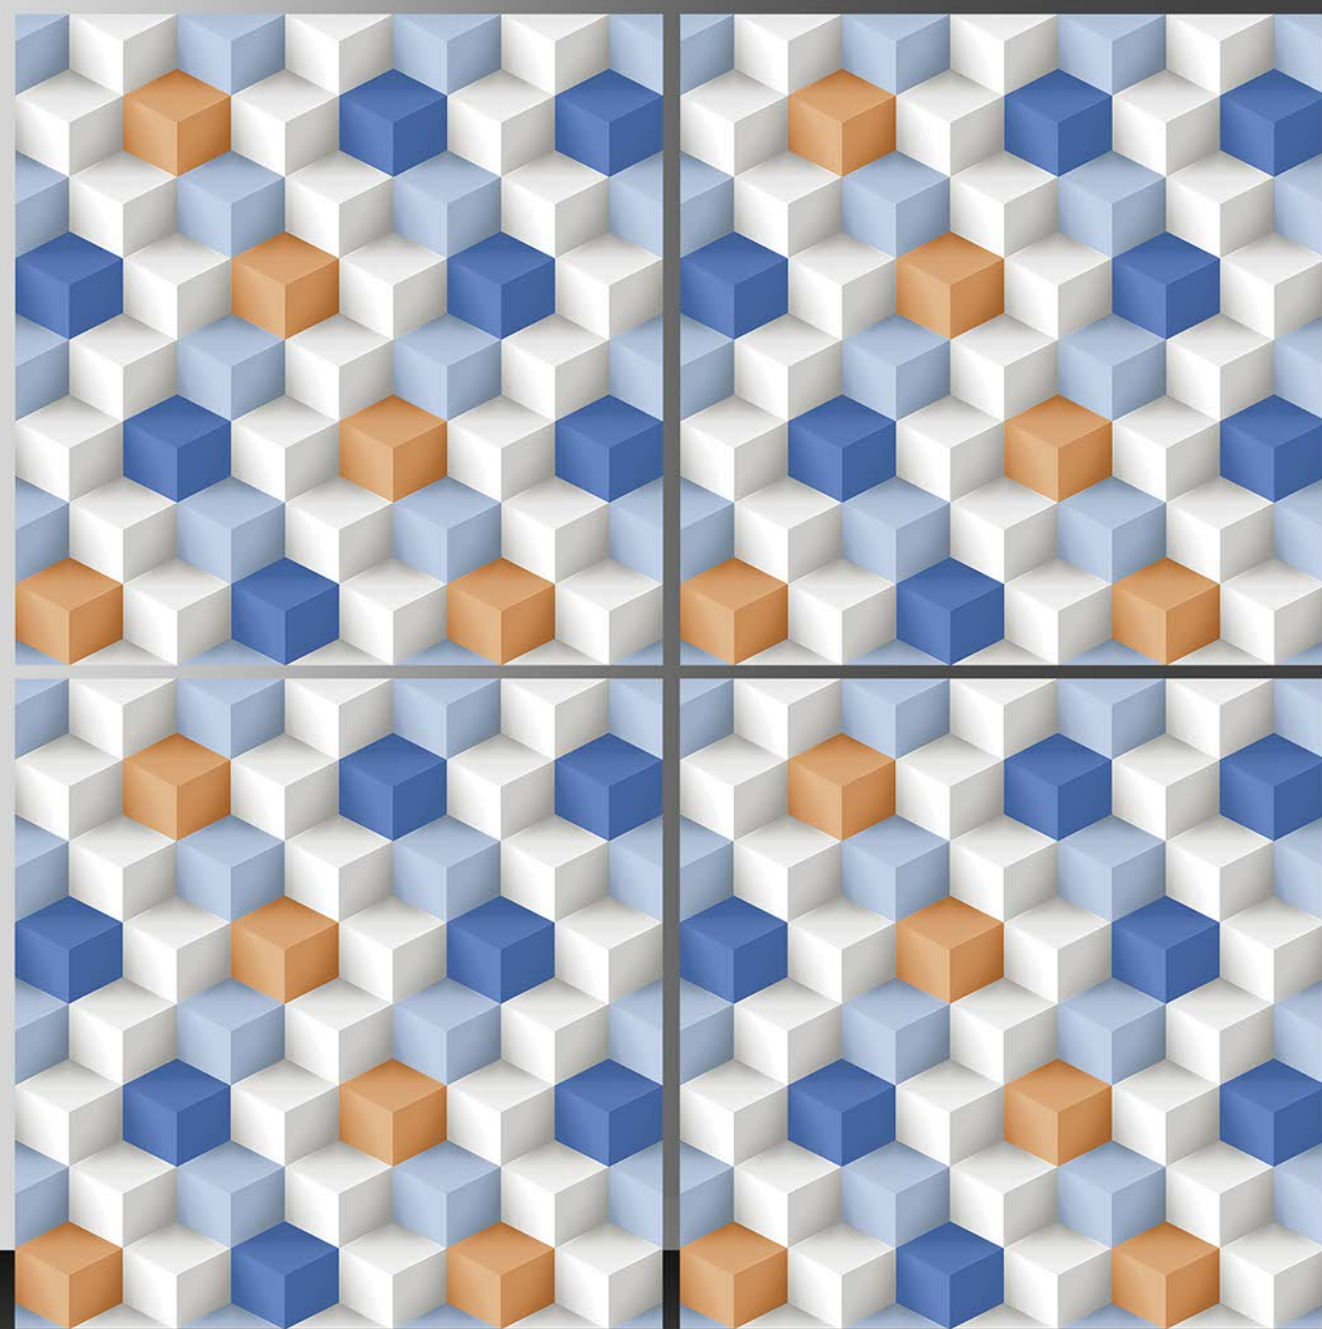

GVT PORCELAIN
600X600

3D SERIES

GLOSSY