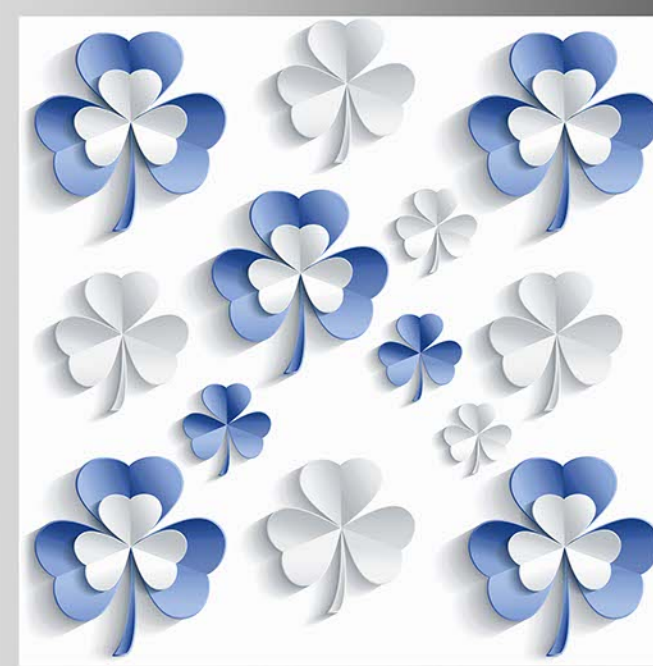

GVT PORCELAIN
600X600 mm

GVT PORCELAIN
600X600

5001

3D SERIES

GLOSSY

GVT PORCELAIN
600X600 mm

GVT PORCELAIN
600X600 mm

5002