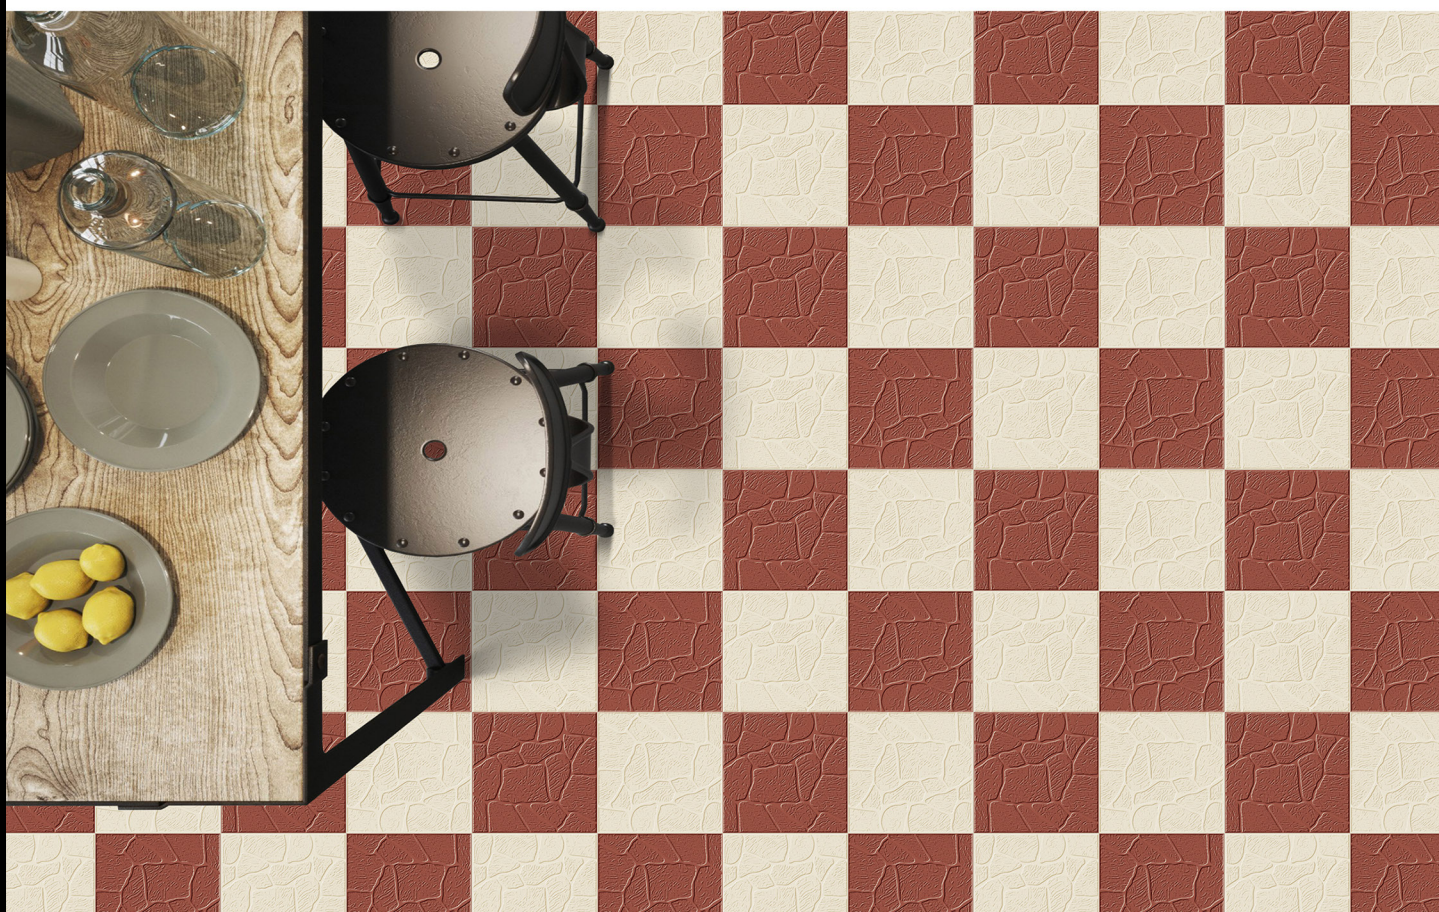

Ordinary Series

Heavy Duty

Parking Tiles

300
X
300MM

Punch

Stonica Terracotta

Stonica Ivory

Ordinary Series