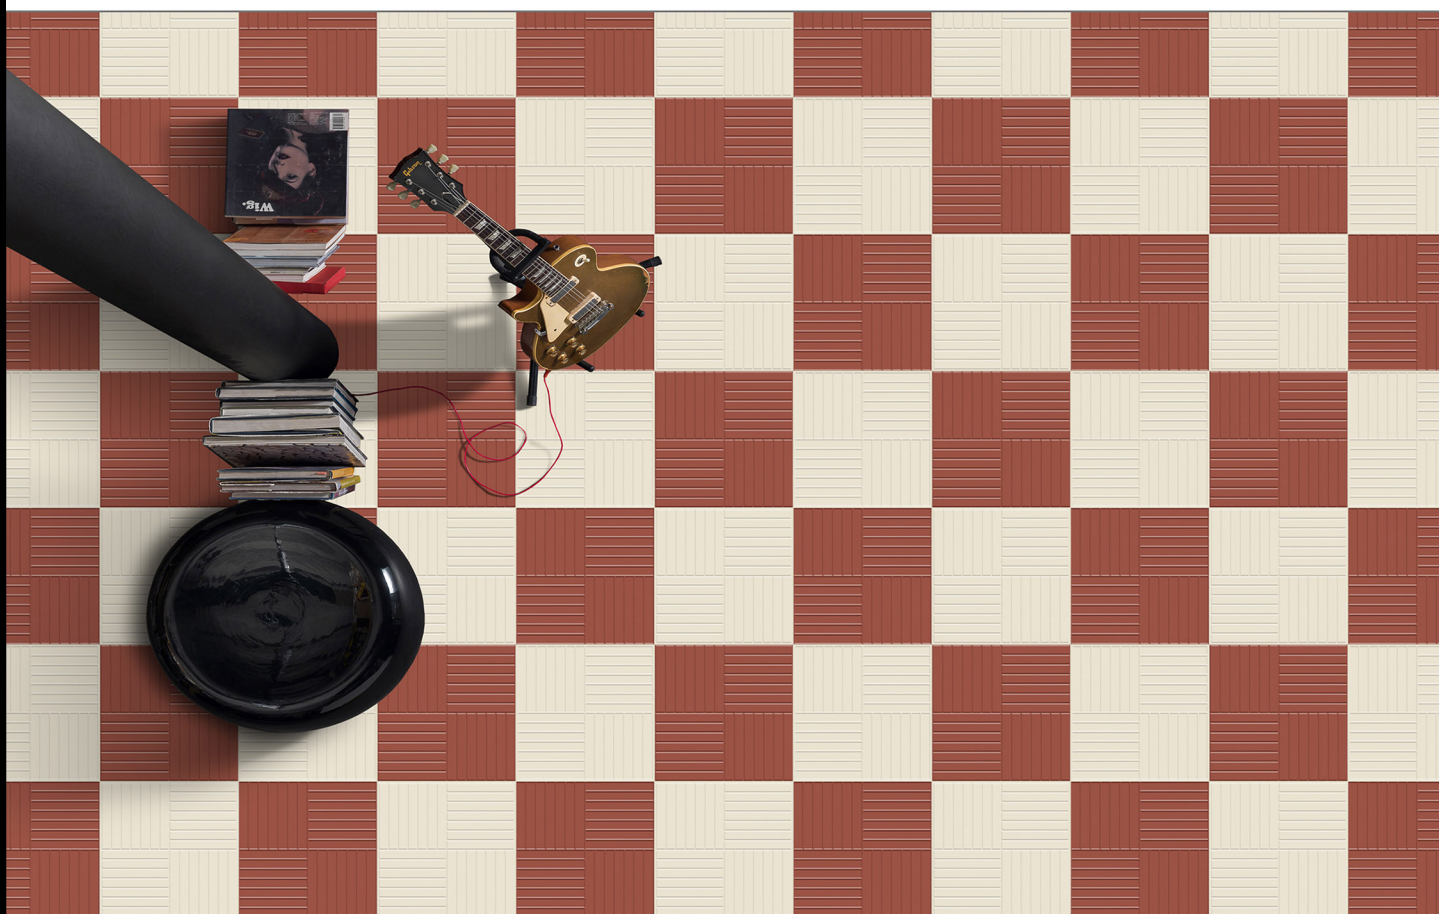

Parking Tiles

300
X
300MM

Punch

Liner Terracotta

Liner Ivory

Heavy Duty

Parking Tiles

300
X
300MM