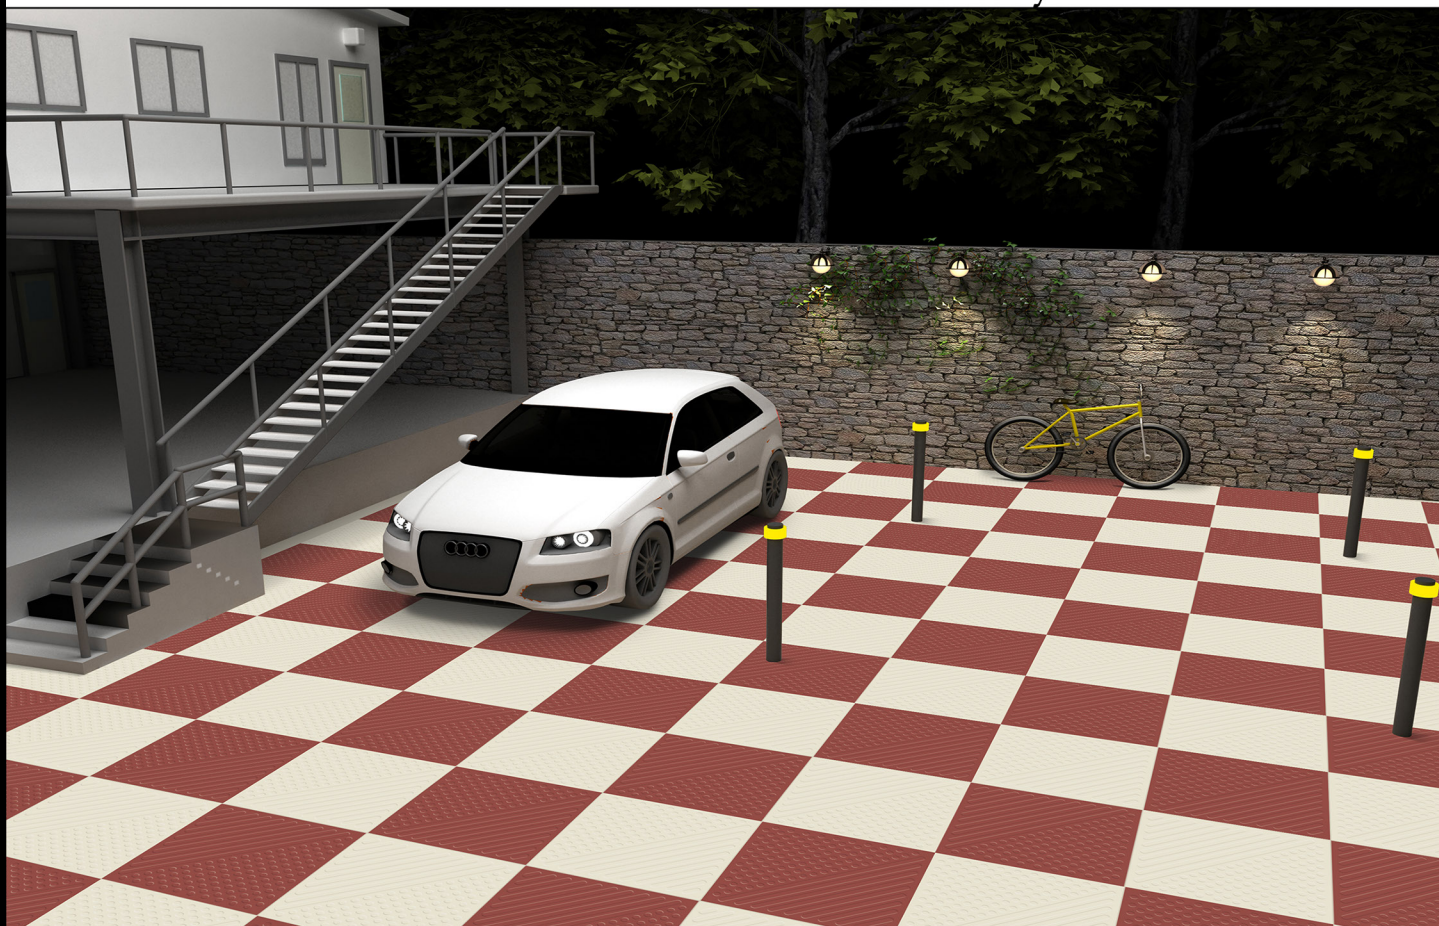

Heavy Duty

Parking Tiles

300
X
300MM

Punch

Dotline Terracotta

Dotline Ivory

Ordinary Series

Heavy Duty

Sonica Terracotta

Sonica Ivory

Ordinary Series

Heavy Duty

Parking Tiles

300
X
300MM

Punch

Classic Terracotta