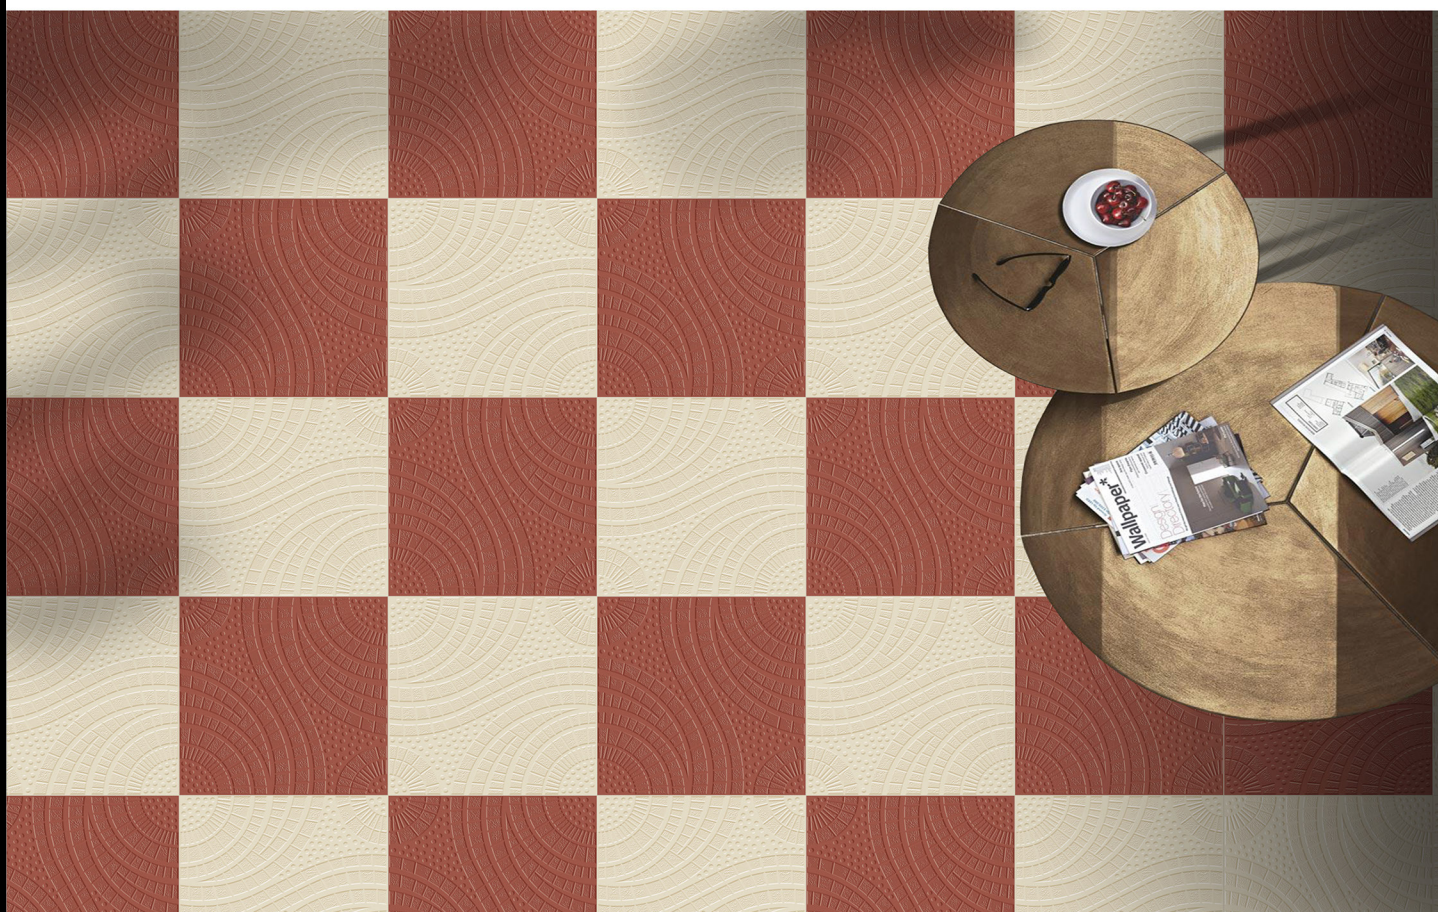

Sonica Terracotta

Sonica Ivory

Ordinary Series

Heavy Duty

Parking Tiles

300
X
300MM

Punch

Classic Terracotta